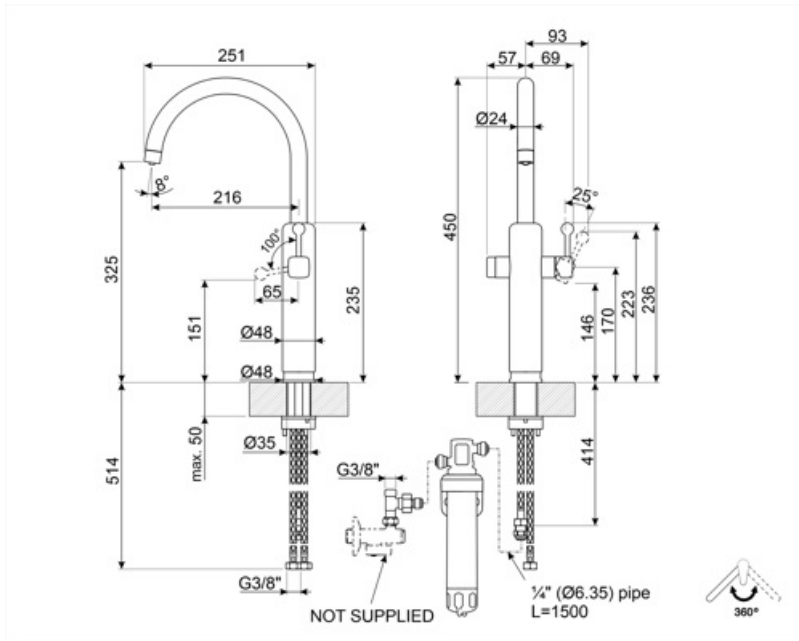

## Technical Features

Flexible hoses lenght	650 mm	Filtered water cartridge type	On-off
Flexible hoses connection	3/8 "	Water depuration filter	Yes, filter cartridge included
Maximum pressure	5 bar	Water depuration filter type	Activated carbon
Minimum pressure	0,5 bar	Filtration	Cloro, sedimenti, protozoi e cisti, composti organici volatili
Optimal pressure	3 bar	Filtration degree	0.5 micron
Ceramic disc cartridge type	25 Ø	Inlet temperature	4.4 - 38 °C
Tap hole diameter	35 mm		

## Logistic Information

Product Height (mm)	450 mm
---------------------	--------

---

## Symbols glossary

---

Swivel spout rotation 360°