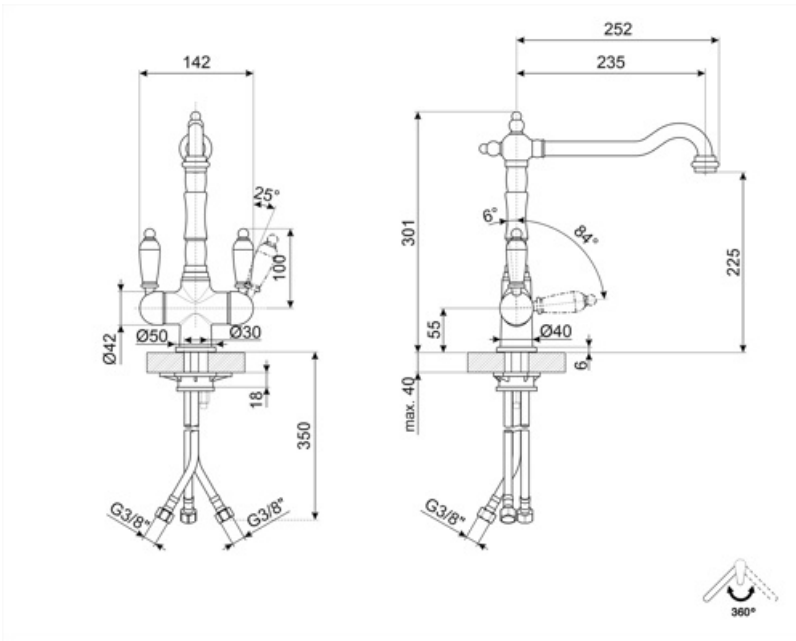

MAP770T

Product family	Taps
Material	Brass
Swivelling spout	Yes
Swivelling spout rotation	360 °

Aesthetics

Aesthetic	Coloniale	Handle for filtered water supply	Yes
Colour	Brass	Jet type	Single jet
Spout type	L spout	Aerator	Yes with double flow for filtered water
Tap type	Double lever filtered water	Flexible hoses number	3
Finishing	Brass		

Technical Features

Characteristics	ESC	Optimal pressure	3 bar
Flexible hoses lenght	400 mm	Ceramic disc cartridge type	35 Ø
Flexible hoses connection	3/8 "	Tap hole diameter	35 mm
Maximum pressure	5 bar	Filtered water cartridge type	20x1
Minimum pressure	0,5 bar		

Logistic Information

Product height (mm)	301 mm
---------------------	--------

Symbols glossary

ESC: with the ESC Energy Saving Cartridge system the control lever positioned in the middle dispenses only cold water, and not 50% of hot and 50% of c

Swivel spout rotation 360°