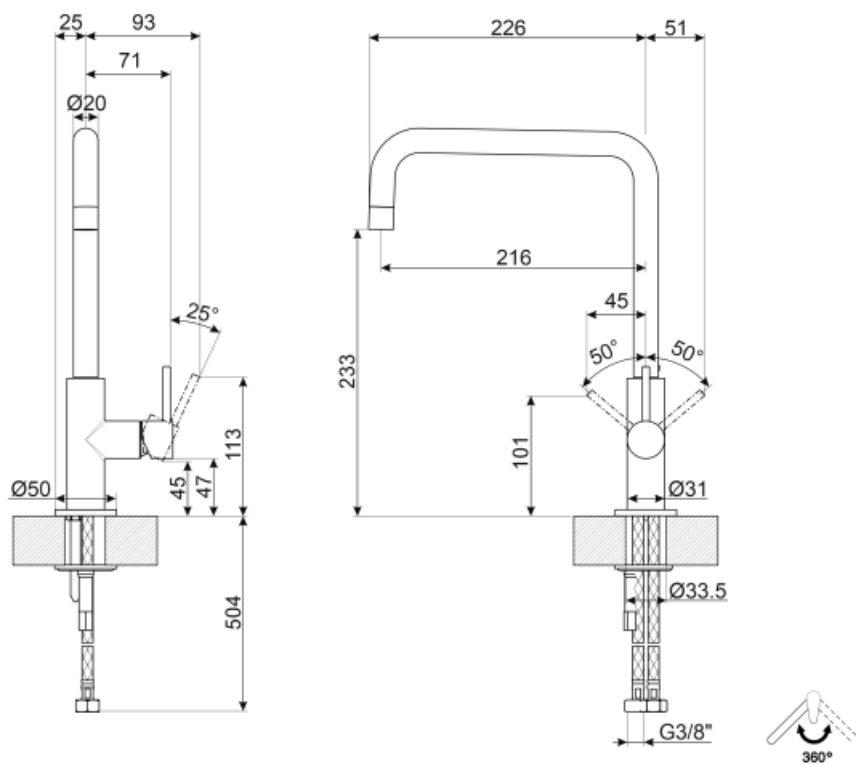

MC18B

Product family	Taps
Material	Brass
Swivelling spout	Yes
Swivelling spout rotation	360 °

Aesthetics

Aesthetic	Universale	Jet type	Single jet
Colour	White	Aerator	Yes
Spout type	U spout	Flexible hoses number	2
Tap type	Single lever		

Technical Features

Flexible hoses lenght	450 mm	Minimum pressure	0,5 bar
Flexible hoses connection	3/8 "	Optimal pressure	3 bar
Ceramic disc cartridge type	35 Ø	Water production (l/min)	11 l
Maximum pressure	5 bar	Tap hole diameter	35 mm

Logistic Information

Product height (mm)	315 mm
---------------------	--------

Not included accessories

STABMIX
Tap stabiliser

Symbols glossary (TT)

Swivel spout rotation 360°