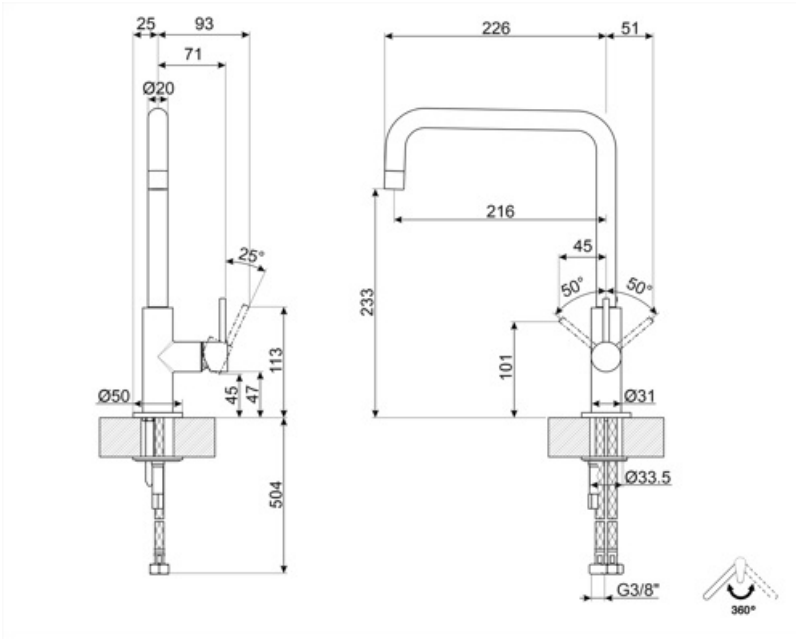

MC18B

Product family	Taps
Material	Brass
Swivelling spout	Yes
Swivelling spout rotation	360 °

Aesthetics

Aesthetic	Universale	Jet type	Single jet
Colour	White	Aerator	Yes
Spout type	U spout	Flexible hoses number	2
Tap type	Single lever		

Technical Features

Flexible hoses lenght	450 mm	Optimal pressure	3 bar
Flexible hoses connection	3/8 "	Water production (l/min)	11 l
Maximum pressure	5 bar	Ceramic disc cartridge type	35 Ø
Minimum pressure	0,5 bar	Tap hole diameter	35 mm

Logistic Information

Product height (mm)	315 mm
---------------------	--------

Compatible Accessories

STABMIX
Tap stabiliser

Symbols glossary

Swivel spout rotation 360°