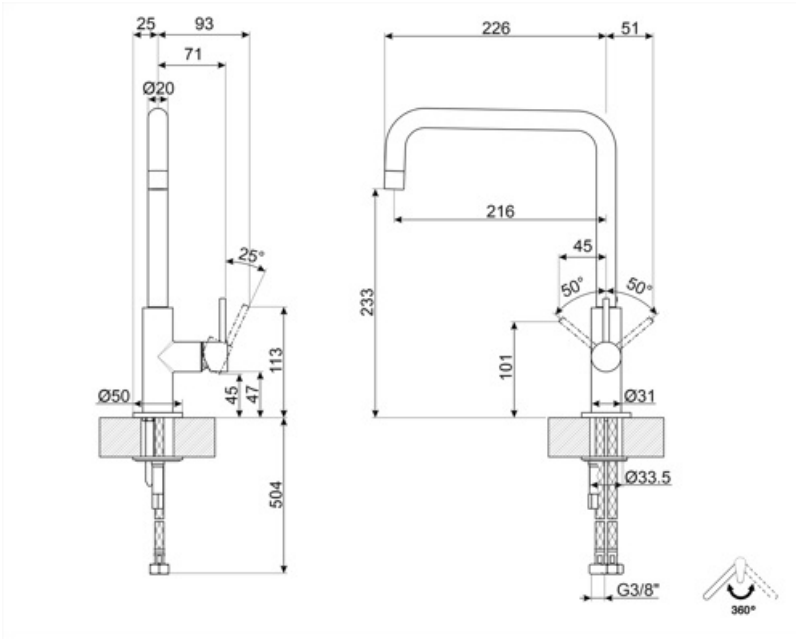

## MC18CR

Product family	Taps
Material	Brass
Swivelling spout	Yes
Swivelling spout rotation	360 °

### Technical Features

Flexible hoses lenght	450 mm	Optimal pressure	3 bar
Flexible hoses connection	3/8 "	Water production (l/min)	11 l
Maximum pressure	5 bar	Ceramic disc cartridge type	35 Ø
Minimum pressure	0,5 bar	Tap hole diameter	35 mm

### Logistic Information

Product height (mm)	315 mm
---------------------	--------

---

## Symbols glossary

---

Swivel spout rotation 360°