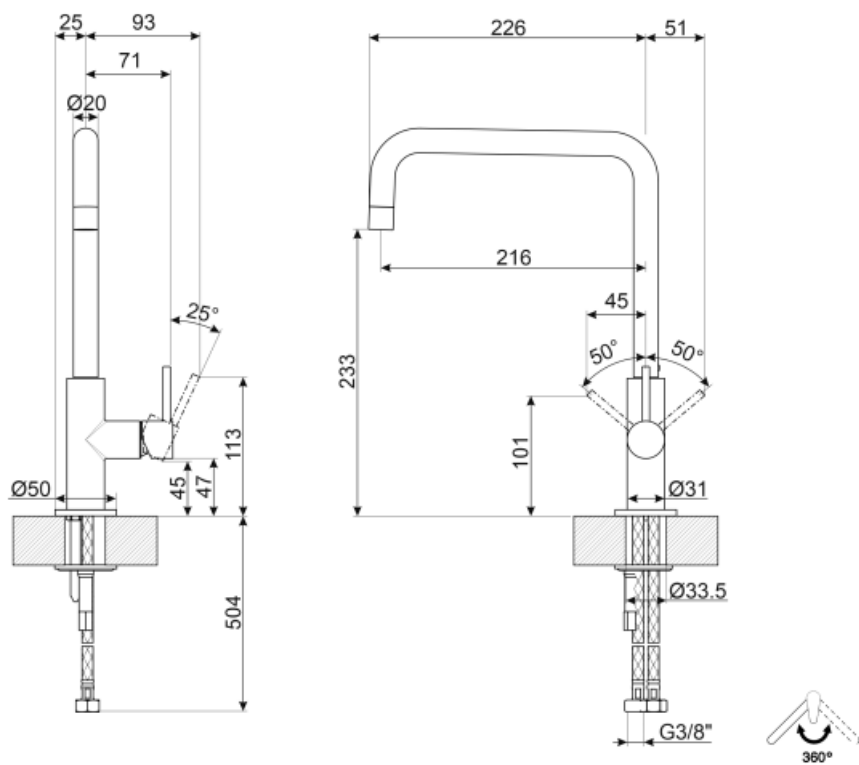

## MC18CR

Product family	Taps
Material	Brass
Swivelling spout	Yes
Swivelling spout rotation	360 °

### Technical Features

Flexible hoses lenght	450 mm	Minimum pressure	0,5 bar
Flexible hoses connection	3/8 "	Optimal pressure	3 bar
Ceramic disc cartridge type	35 Ø	Water production (l/min)	11 l
Maximum pressure	5 bar	Tap hole diameter	35 mm

### Logistic Information

Product height (mm)	315 mm
---------------------	--------

## Symbols glossary (TT)

---

Swivel spout rotation 360°