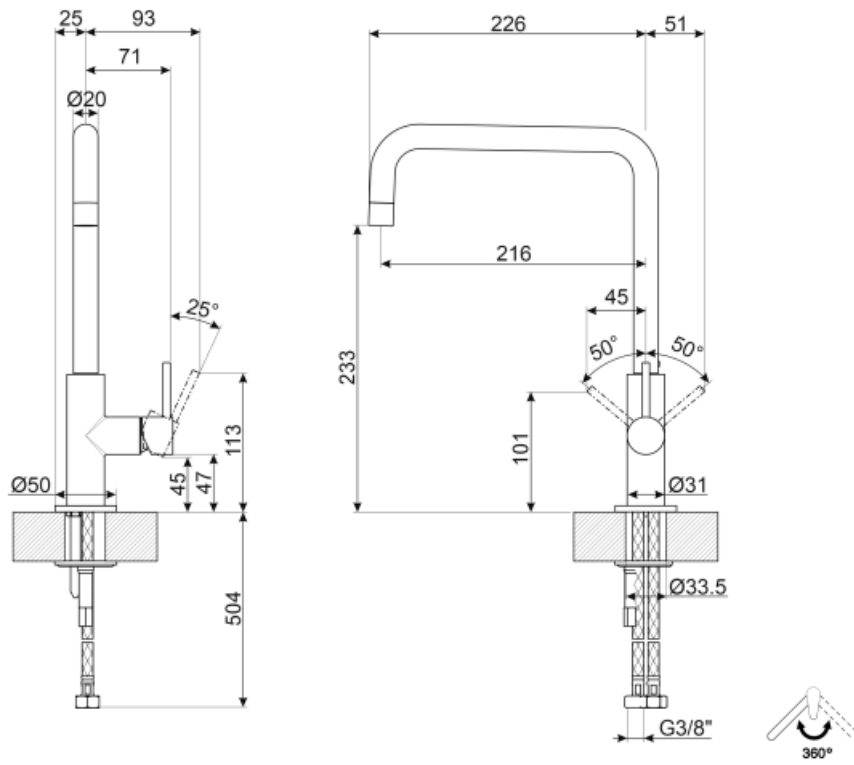

MC18N

Product family	Taps
Material	Brass
Swivelling spout	Yes
Swivelling spout rotation	360 °

Aesthetics

Aesthetic	Universale	Jet type	Single jet
Colour	Black	Aerator	Yes
Spout type	U spout	Flexible hoses number	2
Tap type	Single lever		

Technical Features

Flexible hoses lenght	450 mm	Minimum pressure	0,5 bar
Flexible hoses connection	3/8 "	Optimal pressure	3 bar
Ceramic disc cartridge type	35 Ø	Water production (l/min)	11 l
Maximum pressure	5 bar	Tap hole diameter	35 mm

Logistic Information

Product height (mm)	315 mm
---------------------	--------

Not included accessories

STABMIX
Tap stabiliser

Symbols glossary (TT)

Swivel spout rotation 360°