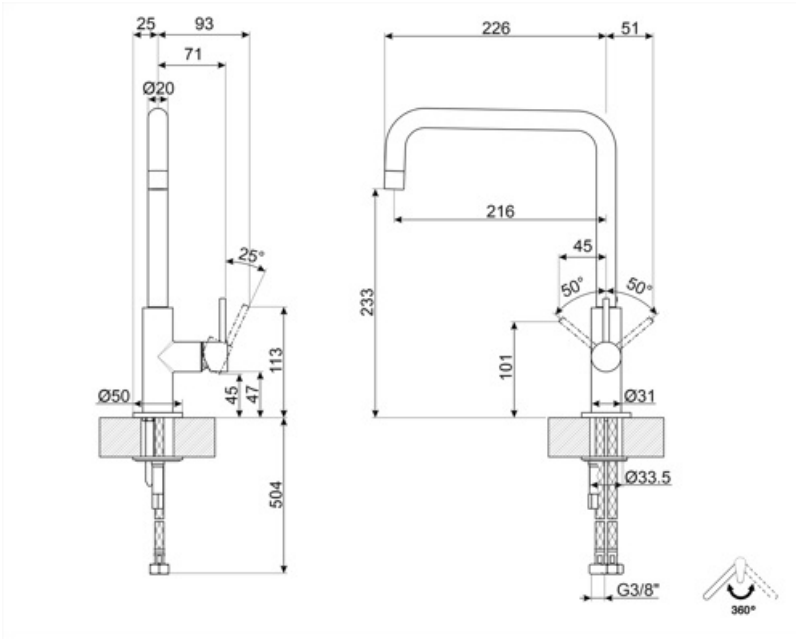

## MC18N

Product family	Taps
Material	Brass
Swivelling spout	Yes
Swivelling spout rotation	360 °

## Technical Features

Flexible hoses lenght	450 mm	Optimal pressure	3 bar
Flexible hoses connection	3/8 "	Water production (l/min)	11 l
Maximum pressure	5 bar	Ceramic disc cartridge type	35 Ø
Minimum pressure	0,5 bar	Tap hole diameter	35 mm

## Logistic Information

Product height (mm)	315 mm
---------------------	--------

---

## Symbols glossary

---

Swivel spout rotation 360°