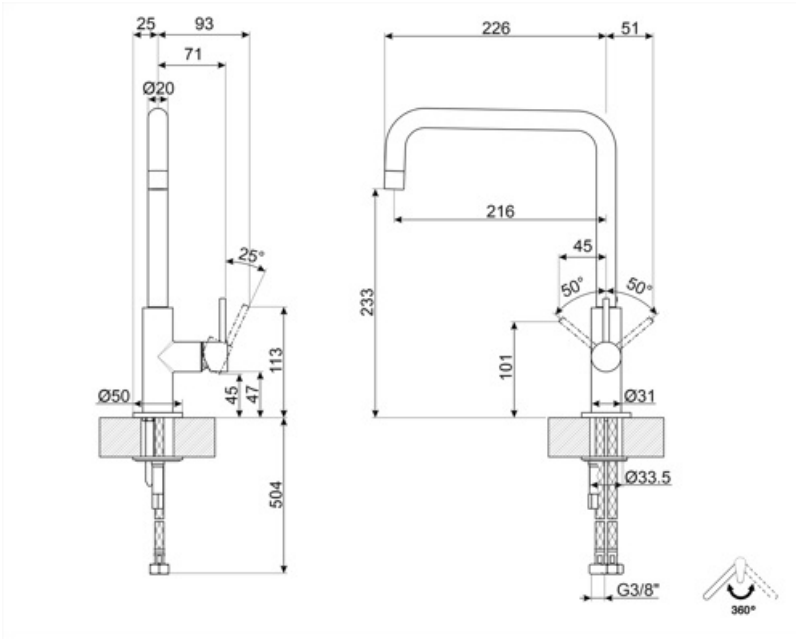

MC18N

Product family	Taps
Material	Brass
Swivelling spout	Yes
Swivelling spout rotation	360 °

Aesthetics

Aesthetic	Universale	Jet type	Single jet
Colour	Black	Aerator	Yes
Spout type	U spout	Flexible hoses number	2
Tap type	Single lever		

Technical Features

Flexible hoses lenght	450 mm	Optimal pressure	3 bar
Flexible hoses connection	3/8 "	Water production (l/min)	11 l
Maximum pressure	5 bar	Ceramic disc cartridge type	35 Ø
Minimum pressure	0,5 bar	Tap hole diameter	35 mm

Logistic Information

Product height (mm)	315 mm
---------------------	--------

Compatible Accessories

STABMIX
Tap stabiliser

Symbols glossary

Swivel spout rotation 360°