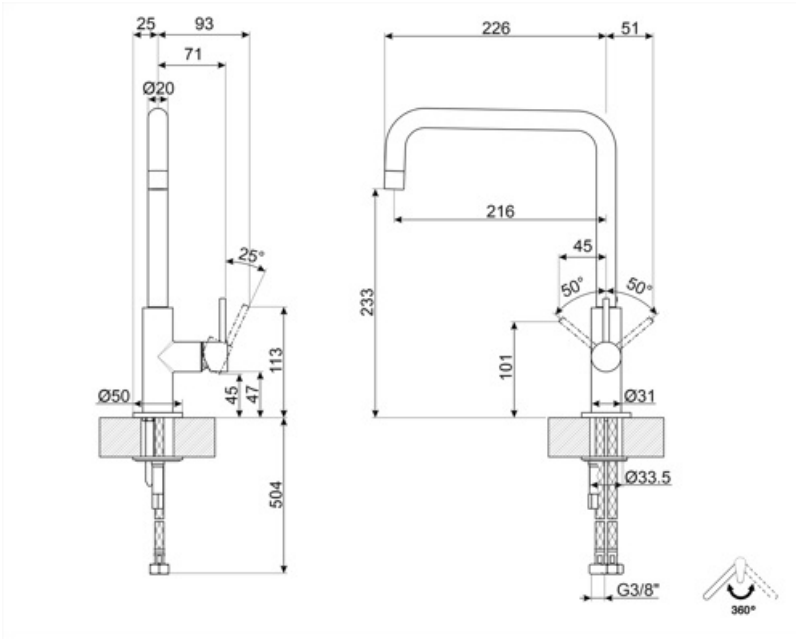

## MC18N

Product family	Taps
Material	Brass
Swivelling spout	Yes
Swivelling spout rotation	360 °

### Technical Features

Flexible hoses lenght	450 mm	Optimal pressure	3 bar
Flexible hoses connection	3/8 "	Water production (l/min)	11 l
Maximum pressure	5 bar	Ceramic disc cartridge type	35 Ø
Minimum pressure	0,5 bar	Tap hole diameter	35 mm

### Logistic Information

Product height (mm)	315 mm
---------------------	--------

---

## Symbols glossary

---

Swivel spout rotation 360°