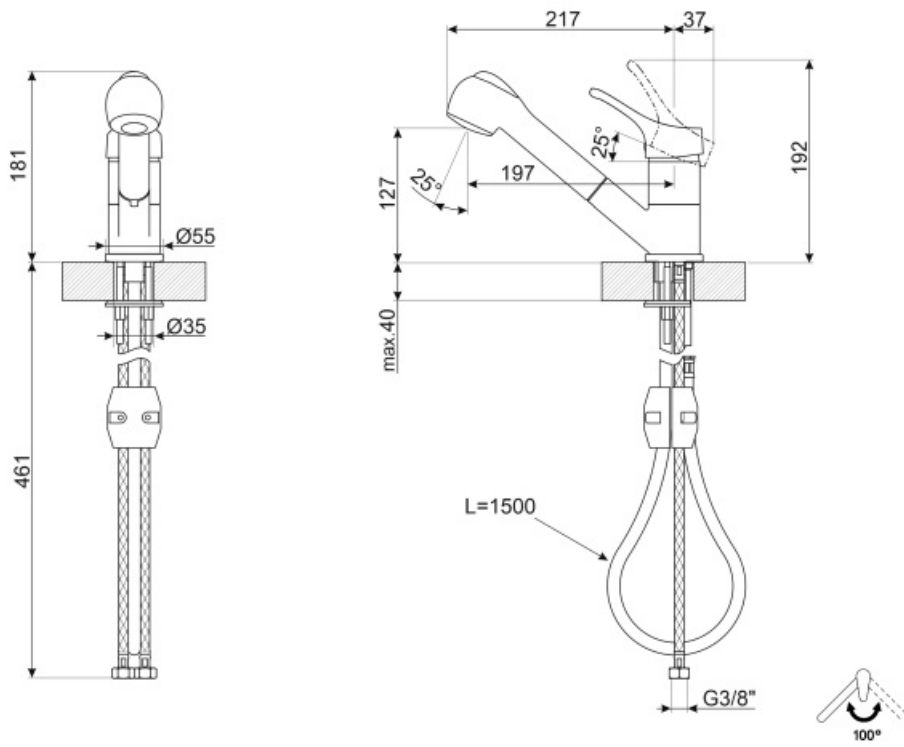

MD10AV3

Product family	Taps
Material	Brass
Swivelling spout	Yes
Swivelling spout rotation	100 °

Aesthetics

Aesthetic	Universale	Handshower	Extractable
Colour	Oats	Jet type	Double jets
Spout type	Straight spout	Aerator	Yes
Tap type	Single lever	Flexible hoses number	2

Technical Features

Flexible hoses lenght	450 mm	Maximum pressure	5 bar
Flexible hoses connection	3/8 "	Minimum pressure	0,5 bar
Ceramic disc cartridge type	40 Ø	Optimal pressure	3 bar
Non-return valve	Yes	Tap hole diameter	35 mm

Logistic Information

Product height (mm)	192 mm
---------------------	--------

Symbols glossary (TT)

Swivel spout rotation 100°

Double jet handshower. It is possible to simply switch between a standard stream mode and a spray mode.

The extractable handshower allows to increase the range of action of the tap and it is extremely versatile, practical and comfortable.