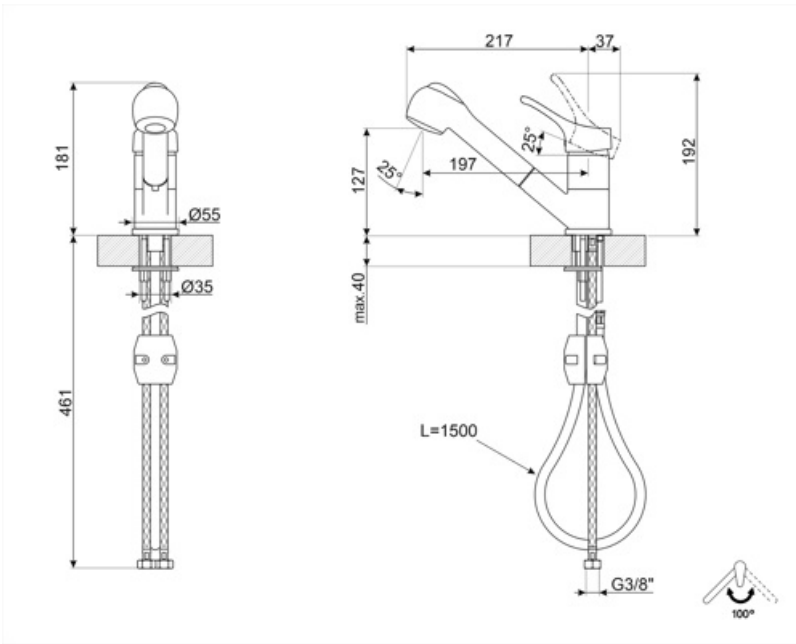

## MD10CR3

Product family	Taps
Material	Brass
Swivelling spout	Yes
Swivelling spout rotation	100 °

## Technical Features

Flexible hoses lenght	450 mm	Optimal pressure	3 bar
Flexible hoses connection	3/8 "	Ceramic disc cartridge type	40 Ø
Maximum pressure	5 bar	Tap hole diameter	35 mm
Minimum pressure	0,5 bar	Non-return valve	Yes

## Logistic Information

Product height (mm)	192 mm
---------------------	--------

---

## Symbols glossary

---

- |  |  |   |   |
|--|--|---|---|
|  | Swivel spout rotation 100°   |  | Double jet handshower. It is possible to simply switch between a standard stream mode and a spray mode. |
|  | The extractable handshower allows to increase the range of action of the tap and it is extremely versatile, practical and comfortable. |   |   |