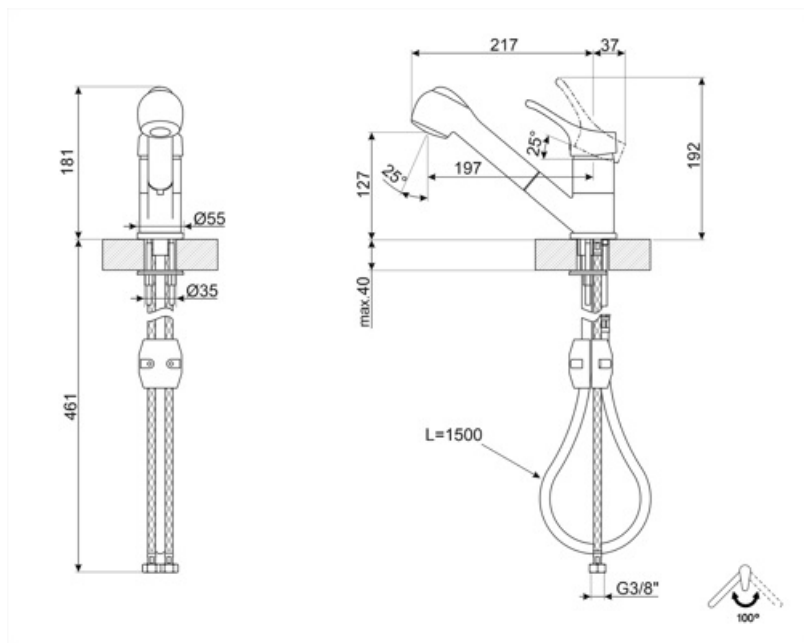

## MD10CR3

Product family	Taps
Material	Brass
Swivelling spout	Yes
Swivelling spout rotation	100 °

## Technical Features

Flexible hoses lenght	450 mm	Maximum pressure	5 bar
Flexible hoses connection	3/8 "	Minimum pressure	0,5 bar
Ceramic disc cartridge type	40 Ø	Optimal pressure	3 bar
Non-return valve	Yes	Tap hole diameter	35 mm

## Logistic Information

Product height (mm)	192 mm
---------------------	--------

---

## Symbols glossary

---

Swivel spout rotation 100°

Double jet handshower. It is possible to simply switch between a standard stream mode and a spray mode.

The extractable handshower allows to increase the range of action of the tap and it is extremely versatile, practical and comfortable.