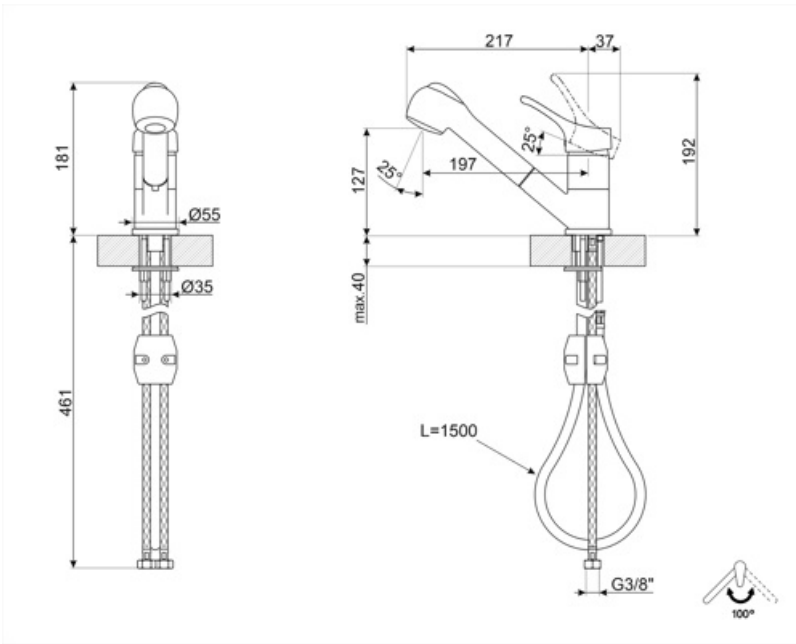

MD10CR3

Product family	Taps
Material	Brass
Swivelling spout	Yes
Swivelling spout rotation	100 °

Aesthetics

Aesthetic	Universale	Handshower	Extractable
Colour	Chrome	Jet type	Double jets
Spout type	Straight spout	Aerator	Yes
Tap type	Single lever	Flexible hoses number	2
Finishing	Glossy		

Technical Features

Flexible hoses lenght	450 mm	Optimal pressure	3 bar
Flexible hoses connection	3/8 "	Ceramic disc cartridge type	40 Ø
Maximum pressure	5 bar	Tap hole diameter	35 mm
Minimum pressure	0,5 bar	Non-return valve	Yes

Logistic Information

Product height (mm)	192 mm
---------------------	--------

Symbols glossary

Swivel spout rotation 100°

Double jet handshower. It is possible to simply switch between a standard stream mode and a spray mode.

The extractable handshower allows to increase the range of action of the tap and it is extremely versatile, practical and comfortable.