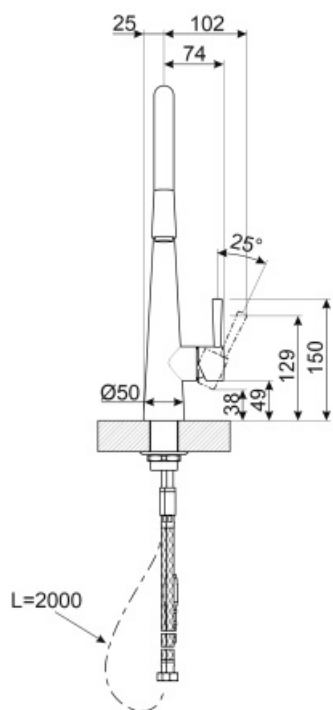

## MD14CR

Product family	Taps
Material	Brass
Swivelling spout	Yes
Swivelling spout rotation	170 °

## Technical Features

Flexible hoses lenght	500 mm	Minimum pressure	0,5 bar
Flexible hoses connection	3/8 "	Optimal pressure	3 bar
Ceramic disc cartridge type	25 Ø	Water production (l/min)	10 l
Non-return valve	Yes	Tap hole diameter	35 mm
Maximum pressure	5 bar		

## Logistic Information

Product height (mm)	412 mm
---------------------	--------

## Symbols glossary (TT)

---

Swivel spout rotation 170°

The extractable handshower allows to increase the range of action of the tap and it is extremely versatile, practical and comfortable.