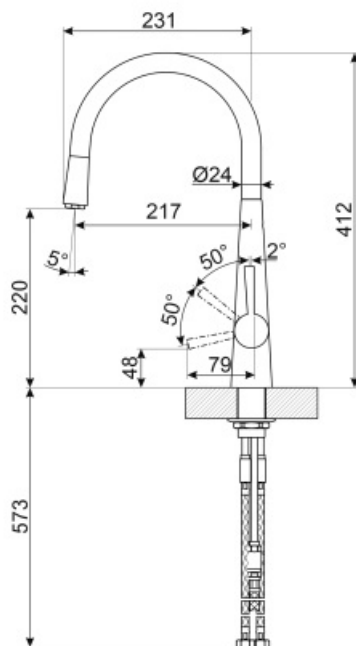

## MD14CR

Product family	Taps
Material	Brass
Swivelling spout	Yes
Swivelling spout rotation	170 °

## Technical Features

Flexible hoses lenght	500 mm	Minimum pressure	0,5 bar
Flexible hoses connection	3/8 "	Optimal pressure	3 bar
Ceramic disc cartridge type	25 Ø	Water production (l/min)	10 l
Non-return valve	Yes	Tap hole diameter	35 mm
Maximum pressure	5 bar		

## Logistic Information

Product height (mm)	412 mm
---------------------	--------

## Symbols glossary (TT)

---

Swivel spout rotation 170°

The extractable handshower allows to increase the range of action of the tap and it is extremely versatile, practical and comfortable.