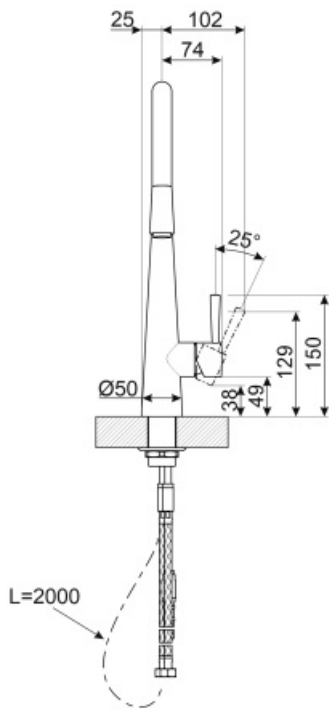

## MD14CR

Product family	Taps
Material	Brass
Swivelling spout	Yes
Swivelling spout rotation	170 °

## Technical Features

Flexible hoses lenght	500 mm	Minimum pressure	0,5 bar
Flexible hoses connection	3/8 "	Optimal pressure	3 bar
Ceramic disc cartridge type	25 Ø	Water production (l/min)	10 l
Non-return valve	Yes	Tap hole diameter	35 mm
Maximum pressure	5 bar		

## Logistic Information

Product height (mm)	412 mm
---------------------	--------

---

## Symbols glossary (TT)

---

Swivel spout rotation 170°

The extractable handshower allows to increase the range of action of the tap and it is extremely versatile, practical and comfortable.