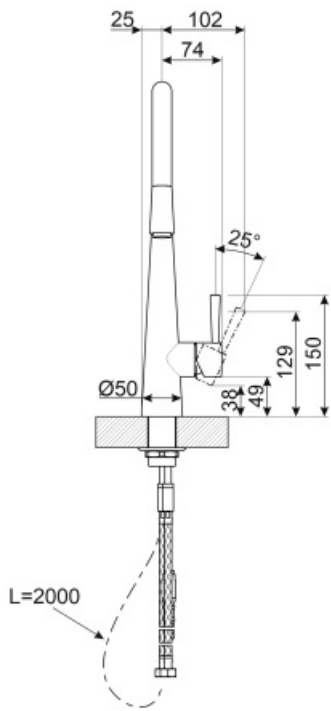

## MD14CR

Product family	Taps
Material	Brass
Swivelling spout	Yes
Swivelling spout rotation	170 °

## Technical Features

Flexible hoses lenght	500 mm	Minimum pressure	0,5 bar
Flexible hoses connection	3/8 "	Optimal pressure	3 bar
Ceramic disc cartridge type	25 Ø	Water production (l/min)	10 l
Non-return valve	Yes	Tap hole diameter	35 mm
Maximum pressure	5 bar		

## Logistic Information

Product height (mm)	412 mm
---------------------	--------

---

## Symbols glossary (TT)

---

Swivel spout rotation 170°

The extractable handshower allows to increase the range of action of the tap and it is extremely versatile, practical and comfortable.