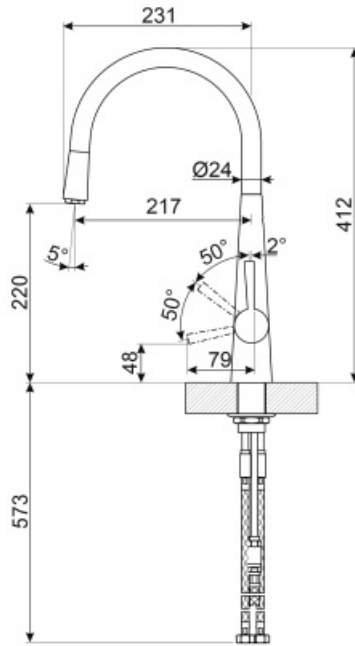

## MD14CR

Product family	Taps
Material	Brass
Swivelling spout	Yes
Swivelling spout rotation	170 °

## Technical Features

Flexible hoses lenght	500 mm	Minimum pressure	0,5 bar
Flexible hoses connection	3/8 "	Optimal pressure	3 bar
Ceramic disc cartridge type	25 Ø	Water production (l/min)	10 l
Non-return valve	Yes	Tap hole diameter	35 mm
Maximum pressure	5 bar		

## Logistic Information

Product height (mm)	412 mm
---------------------	--------

---

## Symbols glossary (TT)

---

Swivel spout rotation 170°

The extractable handshower allows to increase the range of action of the tap and it is extremely versatile, practical and comfortable.