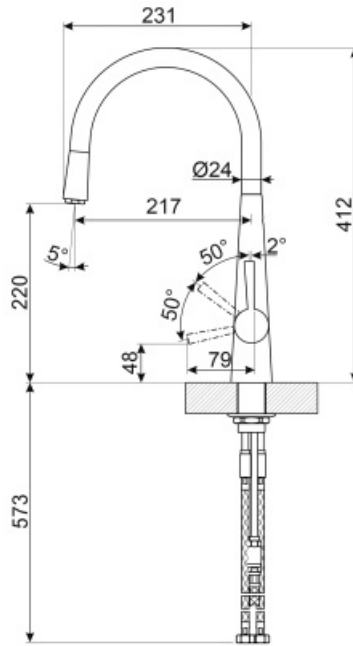

## MD14CR

Product family	Taps
Material	Brass
Swivelling spout	Yes
Swivelling spout rotation	170 °

## Technical Features

Flexible hoses lenght	500 mm	Minimum pressure	0,5 bar
Flexible hoses connection	3/8 "	Optimal pressure	3 bar
Ceramic disc cartridge type	25 Ø	Water production (l/min)	10 l
Non-return valve	Yes	Tap hole diameter	35 mm
Maximum pressure	5 bar		

## Logistic Information

Product height (mm)	412 mm
---------------------	--------

---

## Symbols glossary (TT)

---

Swivel spout rotation 170°

The extractable handshower allows to increase the range of action of the tap and it is extremely versatile, practical and comfortable.