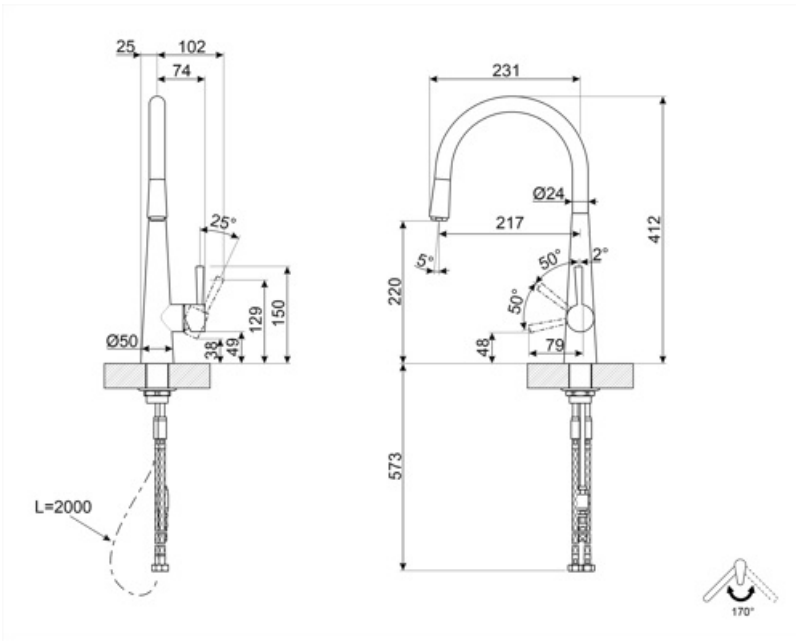

MD14CR

Product family	Taps
Material	Brass
Swivelling spout	Yes
Swivelling spout rotation	170 °

Aesthetics

Aesthetic	Universale	Handshower	Extractable
Colour	Chrome	Jet type	Single jet
Spout type	J spout	Aerator	Yes
Tap type	Single lever	Flexible hoses number	2
Finishing	Glossy		

Technical Features

Flexible hoses lenght	500 mm	Water production (l/min)	10 l
Flexible hoses connection	3/8 "	Ceramic disc cartridge type	25 Ø
Maximum pressure	5 bar	Tap hole diameter	35 mm
Minimum pressure	0,5 bar	Non-return valve	Yes
Optimal pressure	3 bar		

Logistic Information

Product height (mm)	412 mm
---------------------	--------

Symbols glossary

Swivel spout rotation 170°

The extractable handshower allows to increase the range of action of the tap and it is extremely versatile, practical and comfortable.