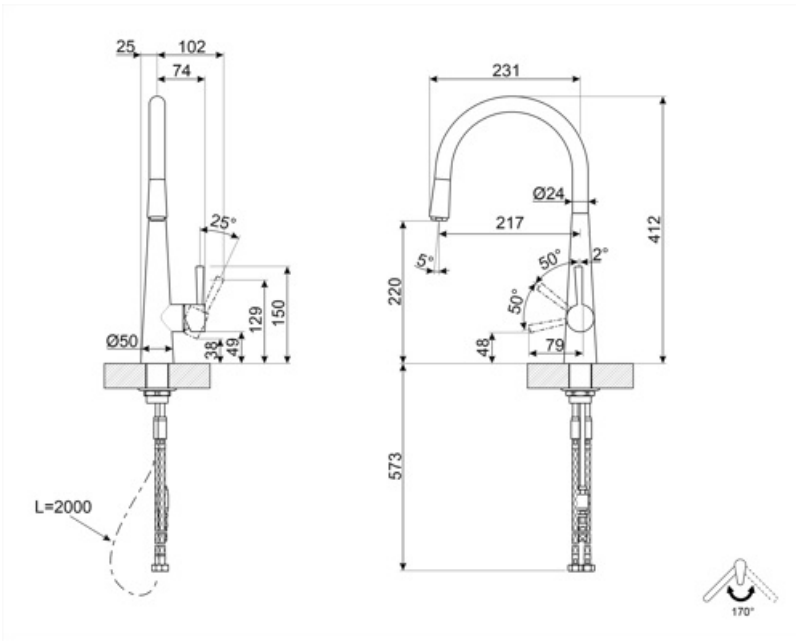

## MD14CR

Product family	Taps
Material	Brass
Swivelling spout	Yes
Swivelling spout rotation	170 °

## Technical Features

Flexible hoses lenght	500 mm	Water production (l/min)	10 l
Flexible hoses connection	3/8 "	Ceramic disc cartridge type	25 Ø
Maximum pressure	5 bar	Tap hole diameter	35 mm
Minimum pressure	0,5 bar	Non-return valve	Yes
Optimal pressure	3 bar		

## Logistic Information

Product height (mm)	412 mm
---------------------	--------

## Symbols glossary

---

Swivel spout rotation 170°

The extractable handshower allows to increase the range of action of the tap and it is extremely versatile, practical and comfortable.