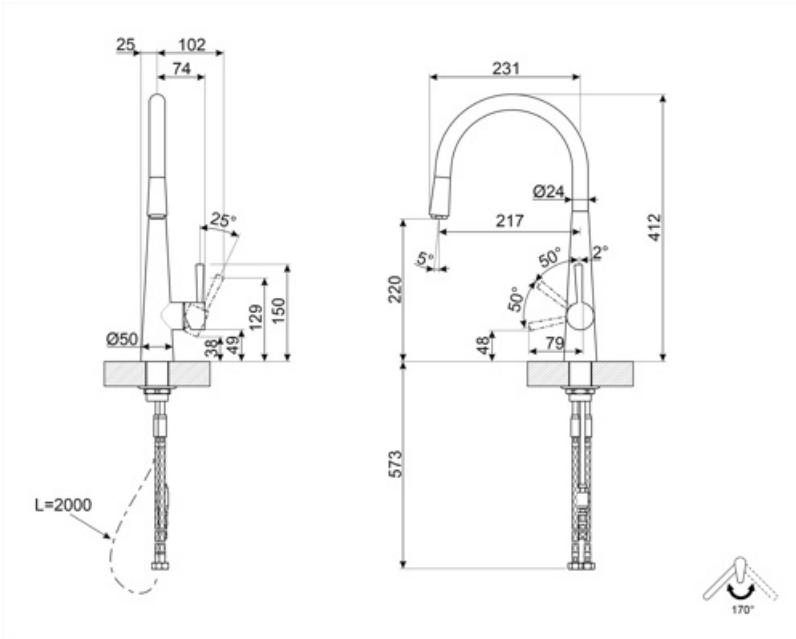

MD14CR

Product family	Taps
Material	Brass
Swivelling spout	Yes
Swivelling spout rotation	170 °

Aesthetics

Aesthetic	Universale	Handshower	Extractable
Colour	Chrome	Jet type	Single jet
Spout type	J spout	Aerator	Yes
Tap type	Single lever	Flexible hoses number	2
Finishing	Glossy		

Technical Features

Flexible hoses lenght	500 mm	Water production (l/min)	10 l
Flexible hoses connection	3/8 "	Ceramic disc cartridge type	25 Ø
Maximum pressure	5 bar	Tap hole diameter	35 mm
Minimum pressure	0,5 bar	Non-return valve	Yes
Optimal pressure	3 bar		

Logistic Information

Product height (mm)	412 mm
---------------------	--------

Symbols glossary

Swivel spout rotation 170°

The extractable handshower allows to increase the range of action of the tap and it is extremely versatile, practical and comfortable.