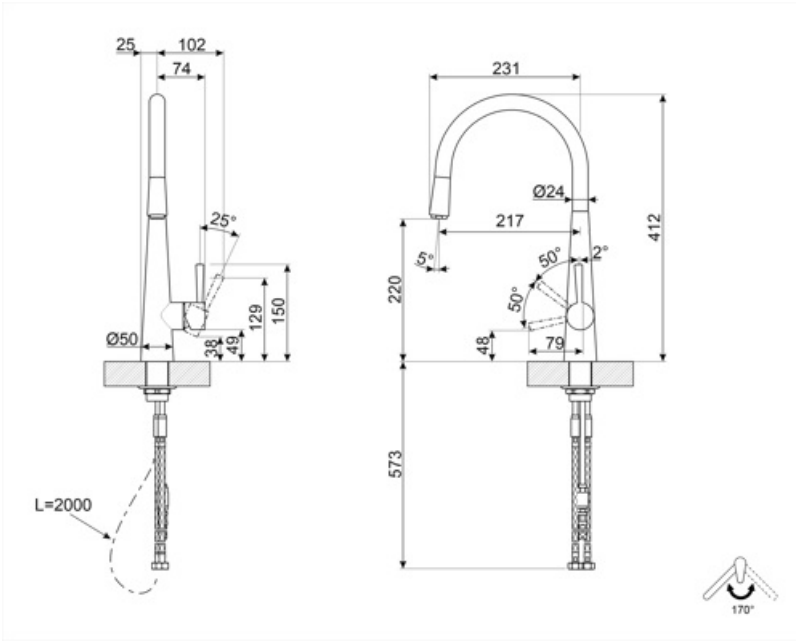

## MD14CR

Product family	Taps
Material	Brass
Swivelling spout	Yes
Swivelling spout rotation	170 °

## Technical Features

Flexible hoses lenght	500 mm	Water production (l/min)	10 l
Flexible hoses connection	3/8 "	Ceramic disc cartridge type	25 Ø
Maximum pressure	5 bar	Tap hole diameter	35 mm
Minimum pressure	0,5 bar	Non-return valve	Yes
Optimal pressure	3 bar		

## Logistic Information

Product height (mm)	412 mm
---------------------	--------

## Symbols glossary

---

Swivel spout rotation 170°

The extractable handshower allows to increase the range of action of the tap and it is extremely versatile, practical and comfortable.