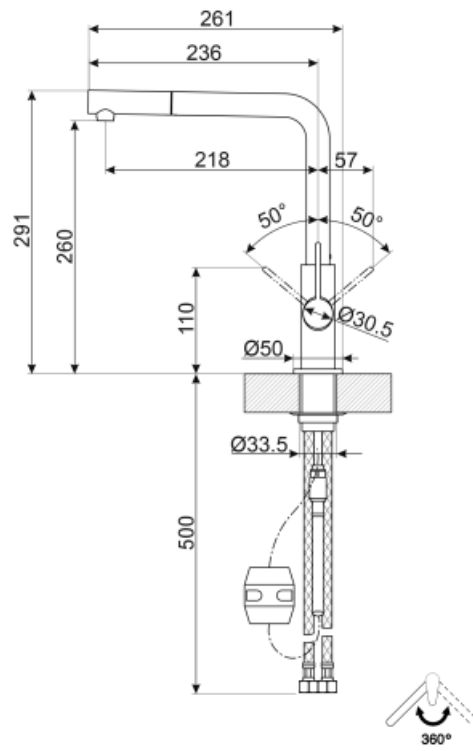

MD22CUX

Product Family	Taps
Material	Brass
Swivelling spout	Yes
Swivelling spout rotation	360 °

Aesthetics

Aesthetics	Universal	Handshower	Extractable
Colour	Copper	Jet type	Single jet
Finishing	PVD Brushed	Aerator	Yes
Spout type	L spout	Flexible hoses number	2
Tap type	Single lever		

Technical Features

Flexible hoses lenght	450 mm	Maximum pressure	5 bar
Flexible hoses connection	3/8 "	Minimum pressure	0,5 bar
Ceramic disc cartridge type	25 Ø	Optimal pressure	3 bar
Tap type	Yes	Tap hole diameter	35 mm

Logistic Information

Product Height (mm)	291 mm
---------------------	--------

Symbols glossary

Swivel spout rotation 360°

The extractable handshower allows to increase the range of action of the tap and it is extremely versatile, practical and comfortable.