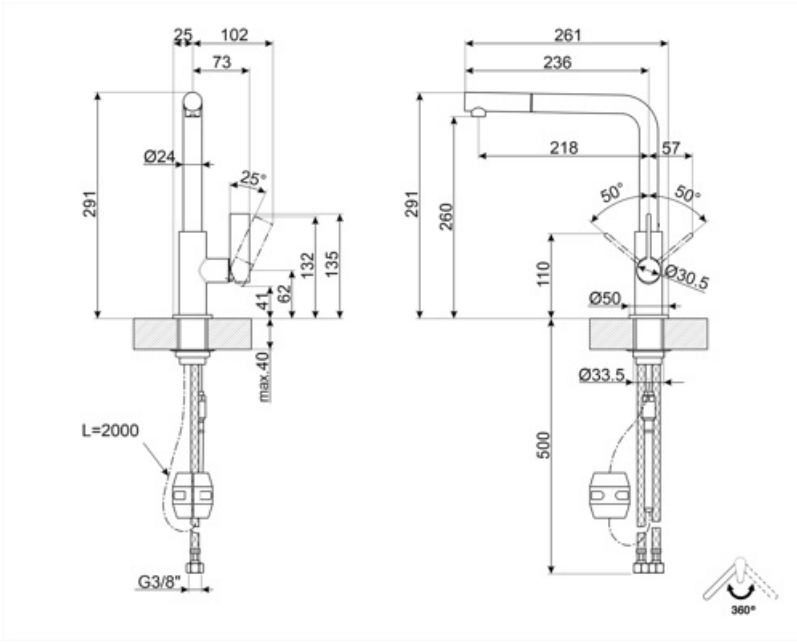

MD22CUX

Product Family	Taps
Material	Brass
Swivelling spout	Yes
Swivelling spout rotation	360 °

Aesthetics

Aesthetics	Universal	Handshower	Pull-out spray
Colour	Copper	Jet type	Single jet
Finishing	PVD Brushed	Aerator	Yes
Spout type	L spout	Flexible hoses number	2
Tap type	Single lever		

Technical Features

Flexible hoses lenght	450 mm	Maximum pressure	5 bar
Flexible hoses connection	3/8 "	Minimum pressure	0,5 bar
Ceramic disc cartridge type	25 Ø	Optimal pressure	3 bar
Tap type	Yes	Tap hole diameter	35 mm

Logistic Information

Product Height (mm)	291 mm
---------------------	--------

Symbols glossary

Swivel spout rotation 360°

The extractable handshower allows to increase the range of action of the tap and it is extremely versatile, practical and comfortable.

The 360° spout rotation offers ultimate flexibility, allowing you to direct the water flow precisely where you need it, making cleaning and rinsing easier and more efficient.