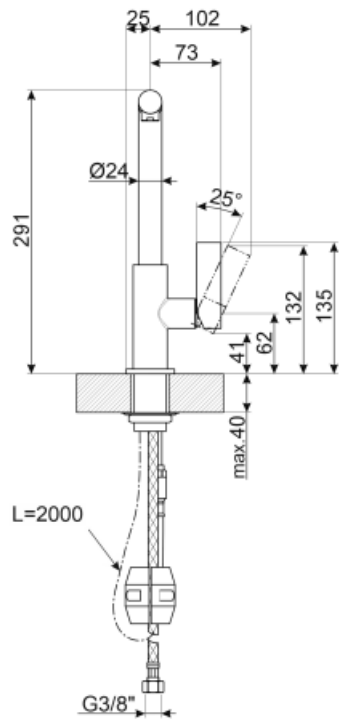

MD22CUX

Product Family	Taps
Material	Brass
Swivelling spout	Yes
Swivelling spout rotation	360 °

Aesthetics

Aesthetics	Universal	Handshower	Extractable
Colour	Copper	Jet type	Single jet
Finishing	PVD Brushed	Aerator	Yes
Spout type	L spout	Flexible hoses number	2
Tap type	Single lever		

Technical Features

Flexible hoses lenght	450 mm	Maximum pressure	5 bar
Flexible hoses connection	3/8 "	Minimum pressure	0,5 bar
Ceramic disc cartridge type	25 Ø	Optimal pressure	3 bar
Tap type	Yes	Tap hole diameter	35 mm

Logistic Information

Product Height (mm)	291 mm
---------------------	--------

Symbols glossary

Swivel spout rotation 360°

The extractable handshower allows to increase the range of action of the tap and it is extremely versatile, practical and comfortable.