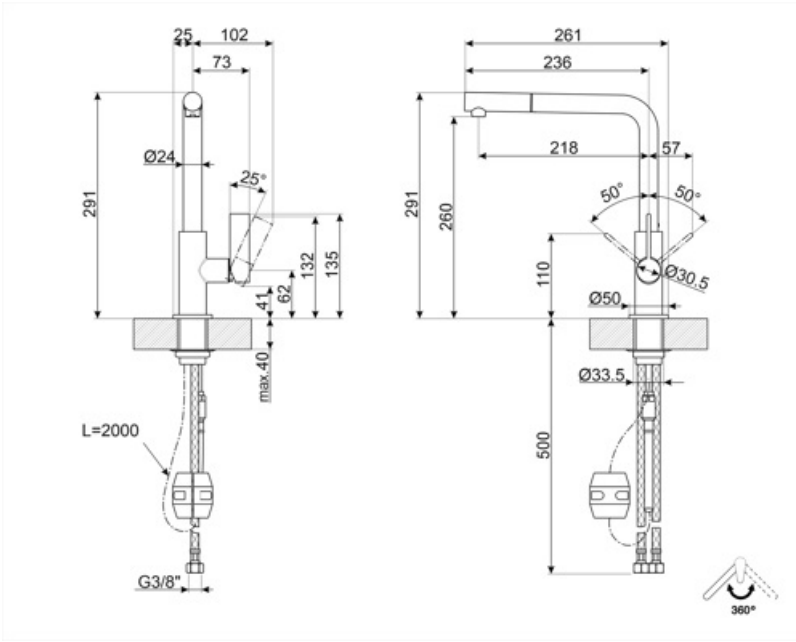

MD22CUX

Product Family	Taps
Material	Brass
Swivelling spout	Yes
Swivelling spout rotation	360 °

Aesthetics

Aesthetics	Universal	Handshower	Pull-out spray
Colour	Copper	Jet type	Single jet
Spout type	L spout	Aerator	Yes
Tap type	Single lever	Flexible hoses number	2
Finishing	PVD Brushed		

Technical Features

Flexible hoses lenght	450 mm	Optimal pressure	3 bar
Flexible hoses connection	3/8 "	Ceramic disc cartridge type	25 Ø
Maximum pressure	5 bar	Tap hole diameter	35 mm
Minimum pressure	0,5 bar	Tap type	Yes

Logistic Information

Product Height (mm)	291 mm
---------------------	--------

Symbols glossary

Swivel spout rotation 360°

The extractable handshower allows to increase the range of action of the tap and it is extremely versatile, practical and comfortable.