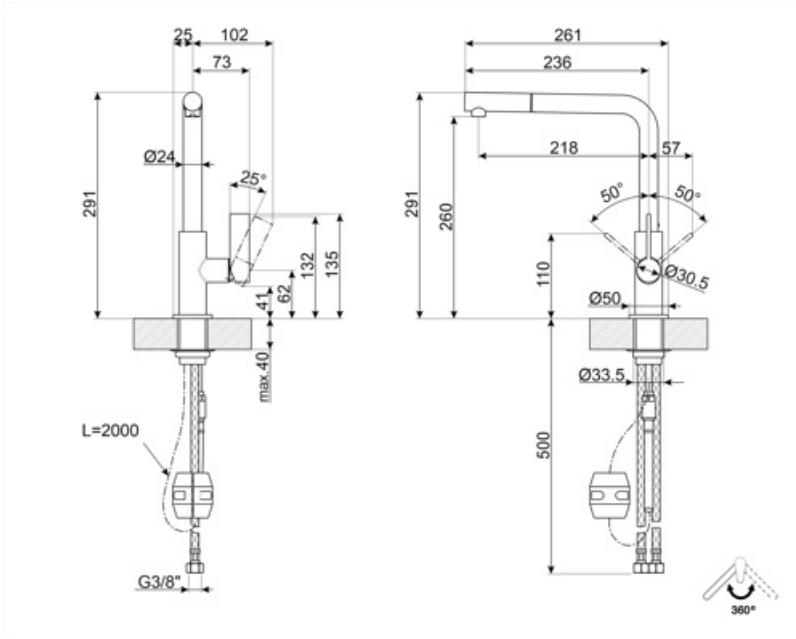

## Aesthetics

Aesthetic	Universale	Handshower	Extractable
Colour	Copper	Jet type	Single jet
Spout type	L spout	Aerator	Yes
Tap type	Single lever	Flexible hoses number	2
Finishing	PVD Brushed		

## Technical Features

Flexible hoses lenght	450 mm	Optimal pressure	3 bar
Flexible hoses connection	3/8 "	Ceramic disc cartridge type	25 Ø
Maximum pressure	5 bar	Tap hole diameter	35 mm
Minimum pressure	0,5 bar	Non-return valve	Yes

## Logistic Information

Product height (mm)	291 mm
---------------------	--------

## Symbols glossary

---

Swivel spout rotation 360°

The extractable handshower allows to increase the range of action of the tap and it is extremely versatile, practical and comfortable.