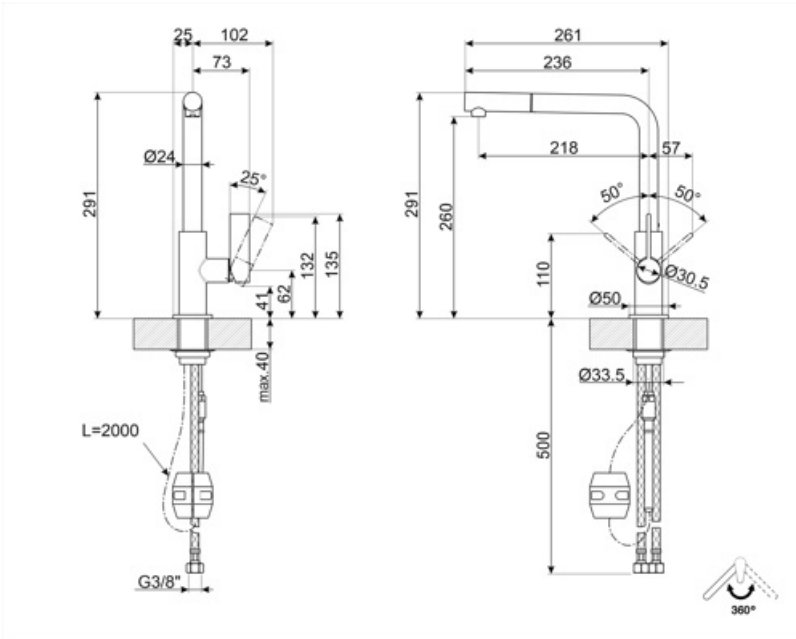

MD22CUX

Product family	Taps
Material	Brass
Swivelling spout	Yes
Swivelling spout rotation	360 °

Aesthetics

Aesthetic	Universale	Handshower	Extractable
Colour	Copper	Jet type	Single jet
Finishing	PVD Brushed	Aerator	Yes
Spout type	L spout	Flexible hoses number	2
Tap type	Single lever		

Technical Features

Flexible hoses lenght	450 mm	Maximum pressure	5 bar
Flexible hoses connection	3/8 "	Minimum pressure	0,5 bar
Ceramic disc cartridge type	25 Ø	Optimal pressure	3 bar
Non-return valve	Yes	Tap hole diameter	35 mm

Logistic Information

Product height (mm)	291 mm
---------------------	--------

Symbols glossary

Swivel spout rotation 360°

The extractable handshower allows to increase the range of action of the tap and it is extremely versatile, practical and comfortable.

Spout rotation 360°