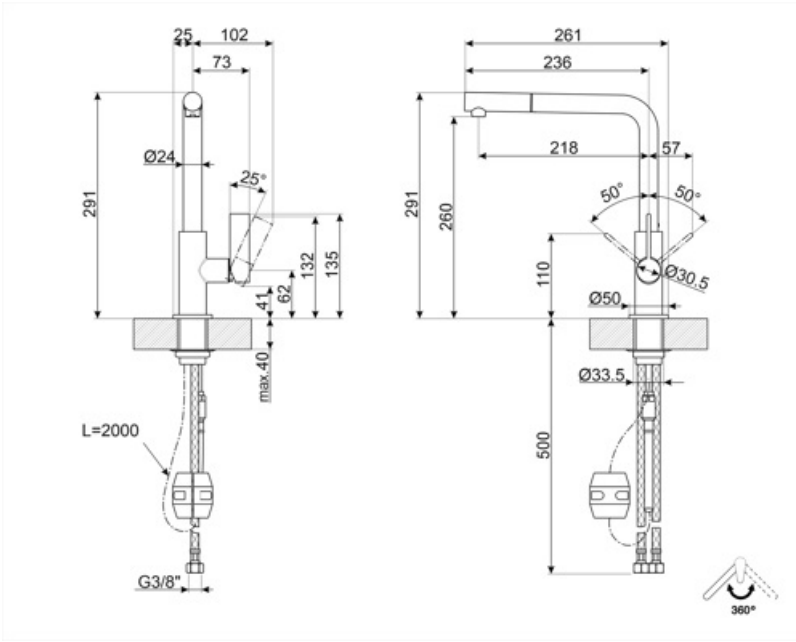

## Aesthetics

Aesthetic	Universale	Handshower	Extractable
Colour	Copper	Jet type	Single jet
Spout type	L spout	Aerator	Yes
Tap type	Single lever	Flexible hoses number	2
Finishing	PVD Brushed		

## Technical Features

Flexible hoses lenght	450 mm	Optimal pressure	3 bar
Flexible hoses connection	3/8 "	Ceramic disc cartridge type	25 Ø
Maximum pressure	5 bar	Tap hole diameter	35 mm
Minimum pressure	0,5 bar	Non-return valve	Yes

## Logistic Information

Product height (mm)	291 mm
---------------------	--------

---

## Symbols glossary

---

Swivel spout rotation 360°

The extractable handshower allows to increase the range of action of the tap and it is extremely versatile, practical and comfortable.