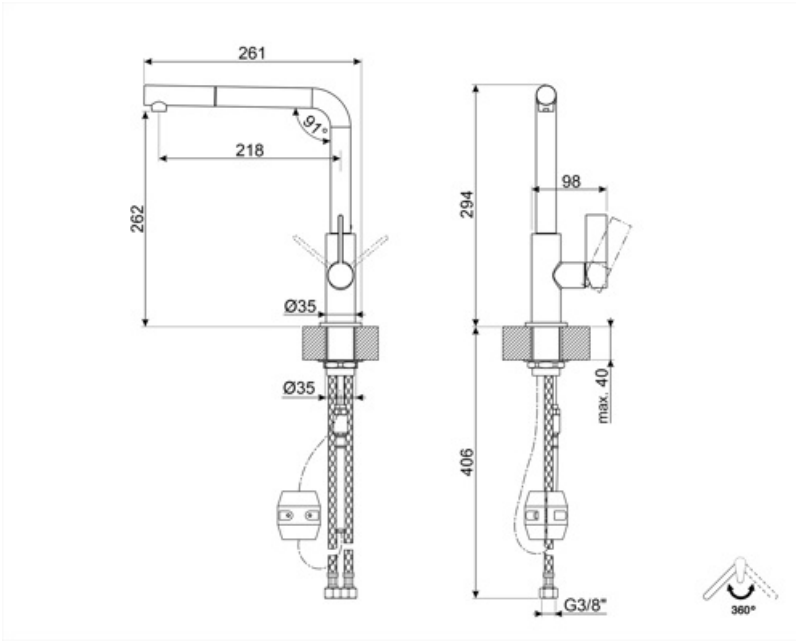

MD22CUX1

Product family	Taps
Material	Brass
Swivelling spout	Yes
Swivelling spout rotation	360 °

Aesthetics

Aesthetic	Universale	Handshower	Extractable
Colour	Copper	Jet type	Single jet
Spout type	L spout	Aerator	Yes
Tap type	Single lever	Flexible hoses number	2
Finishing	PVD Brushed		

Technical Features

Flexible hoses lenght	450 mm	Optimal pressure	3 bar
Flexible hoses connection	3/8 "	Ceramic disc cartridge type	25 Ø
Maximum pressure	5 bar	Tap hole diameter	35 mm
Minimum pressure	0,5 bar	Non-return valve	Yes

Logistic Information

Product height (mm)	294 mm
---------------------	--------

Symbols glossary

Swivel spout rotation 360°

The extractable handshower allows to increase the range of action of the tap and it is extremely versatile, practical and comfortable.