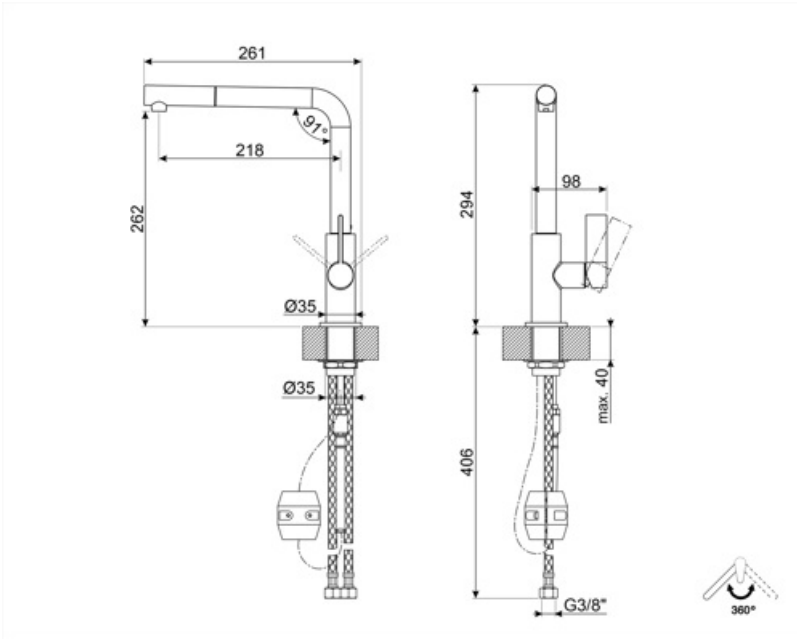

## Aesthetics

Aesthetic	Universale	Handshower	Extractable
Colour	Copper	Jet type	Single jet
Spout type	L spout	Aerator	Yes
Tap type	Single lever	Flexible hoses number	2
Finishing	PVD Brushed		

## Technical Features

Flexible hoses lenght	450 mm	Optimal pressure	3 bar
Flexible hoses connection	3/8 "	Ceramic disc cartridge type	25 Ø
Maximum pressure	5 bar	Tap hole diameter	35 mm
Minimum pressure	0,5 bar	Non-return valve	Yes

## Logistic Information

Product height (mm)	294 mm
---------------------	--------

---

## Symbols glossary

---

Swivel spout rotation 360°

The extractable handshower allows to increase the range of action of the tap and it is extremely versatile, practical and comfortable.