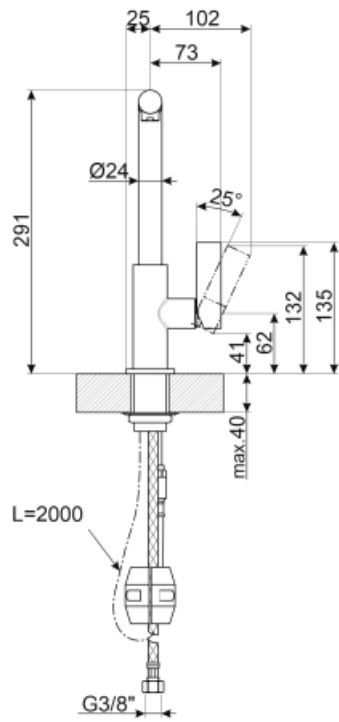

MD22DKX

Product Family	Taps
Material	Brass
Swivelling spout	Yes
Swivelling spout rotation	360 °

Aesthetics

Aesthetics	Universal	Handshower	Extractable
Colour	Dark Inox	Jet type	Single jet
Finishing	PVD Brushed	Aerator	Yes
Spout type	L spout	Flexible hoses number	2
Tap type	Single lever		

Technical Features

Flexible hoses lenght	450 mm	Maximum pressure	5 bar
Flexible hoses connection	3/8 "	Minimum pressure	0,5 bar
Ceramic disc cartridge type	25 Ø	Optimal pressure	3 bar
Tap type	Yes	Tap hole diameter	35 mm

Logistic Information

Product Height (mm)	291 mm
---------------------	--------

Symbols glossary

Swivel spout rotation 360°

The extractable handshower allows to increase the range of action of the tap and it is extremely versatile, practical and comfortable.