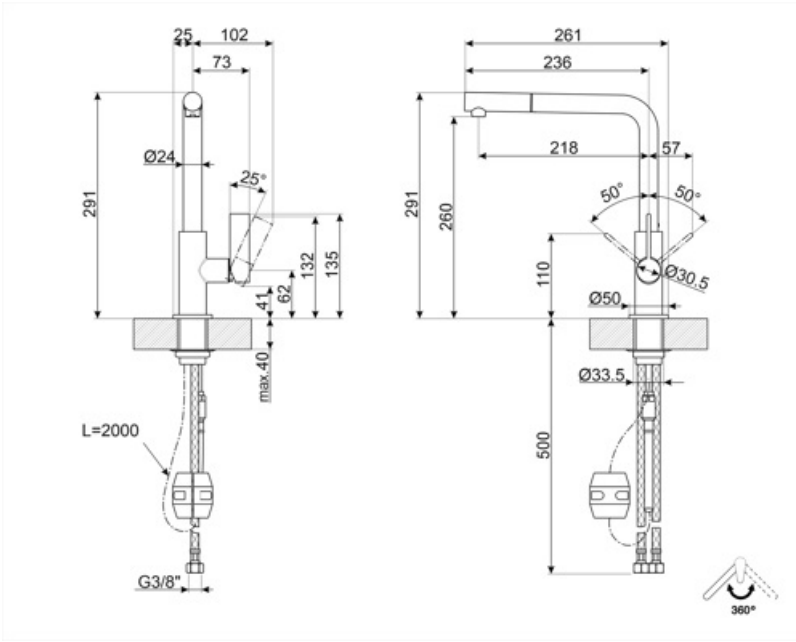

MD22DKX

Product Family	Taps
Material	Brass
Swivelling spout	Yes
Swivelling spout rotation	360 °

Aesthetics

Aesthetics	Universal	Handshower	Pull-out spray
Colour	Gunmetal	Jet type	Single jet
Spout type	L spout	Aerator	Yes
Tap type	Single lever	Flexible hoses number	2
Finishing	PVD Brushed		

Technical Features

Flexible hoses lenght	450 mm	Optimal pressure	3 bar
Flexible hoses connection	3/8 "	Ceramic disc cartridge type	25 Ø
Maximum pressure	5 bar	Tap hole diameter	35 mm
Minimum pressure	0,5 bar	Tap type	Yes

Logistic Information

Product Height (mm)	291 mm
---------------------	--------

Symbols glossary

Swivel spout rotation 360°

The extractable handshower allows to increase the range of action of the tap and it is extremely versatile, practical and comfortable.