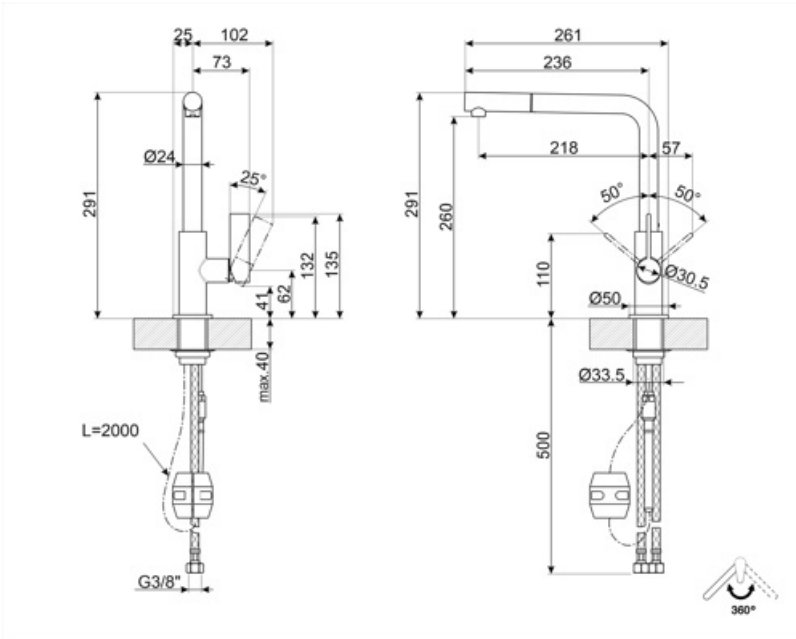

MD22DKX

Product Family	Taps
Material	Brass
Swivelling spout	Yes
Swivelling spout rotation	360 °

Aesthetics

Aesthetics	Universal	Handshower	Extractable
Colour	Dark Inox	Jet type	Single jet
Finishing	PVD Brushed	Aerator	Yes
Spout type	L spout	Flexible hoses number	2
Tap type	Single lever		

Technical Features

Flexible hoses lenght	450 mm	Maximum pressure	5 bar
Flexible hoses connection	3/8 "	Minimum pressure	0,5 bar
Ceramic disc cartridge type	25 Ø	Optimal pressure	3 bar
Tap type	Yes	Tap hole diameter	35 mm

Logistic Information

Product Height (mm)	291 mm
---------------------	--------

Symbols glossary

Swivel spout rotation 360°

The extractable handshower allows to increase the range of action of the tap and it is extremely versatile, practical and comfortable.

Benefit

Spout rotation 360°

Extractable shower

Practical extractable shower to easily reach every point of the sink

The hand shower of the mixer can be pulled out completely to increase the reach of the mixer and facilitate daily cleaning