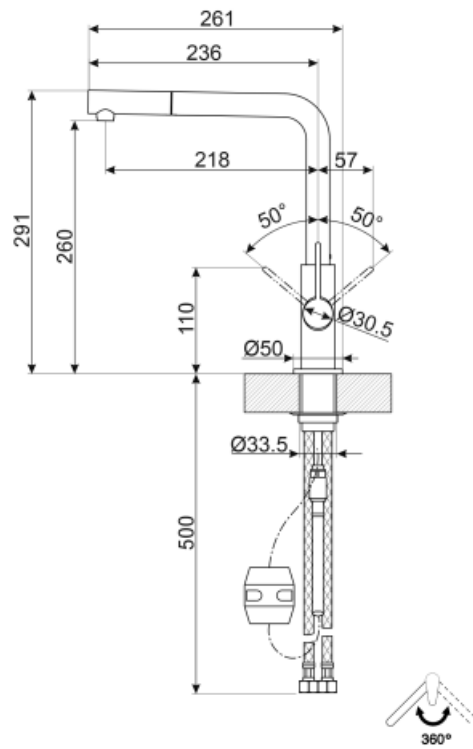

MD22DKX

Product Family	Taps
Material	Brass
Swivelling spout	Yes
Swivelling spout rotation	360 °

Aesthetics

Aesthetics	Universal	Handshower	Extractable
Colour	Dark Inox	Jet type	Single jet
Finishing	PVD Brushed	Aerator	Yes
Spout type	L spout	Flexible hoses number	2
Tap type	Single lever		

Technical Features

Flexible hoses lenght	450 mm	Maximum pressure	5 bar
Flexible hoses connection	3/8 "	Minimum pressure	0,5 bar
Ceramic disc cartridge type	25 Ø	Optimal pressure	3 bar
Tap type	Yes	Tap hole diameter	35 mm

Logistic Information

Product Height (mm)	291 mm
---------------------	--------

Symbols glossary

Swivel spout rotation 360°

The extractable handshower allows to increase the range of action of the tap and it is extremely versatile, practical and comfortable.