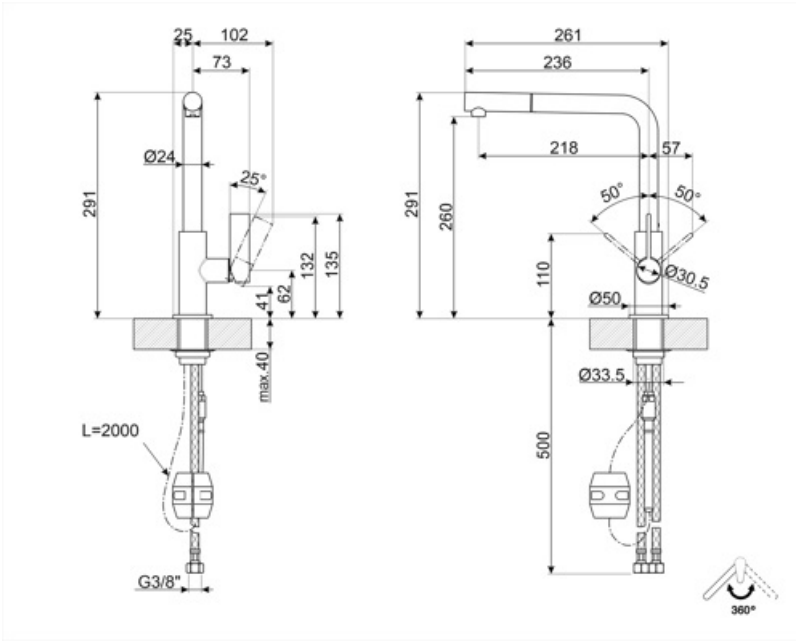

MD22DKX

Product family	Taps
Material	Brass
Swivelling spout	Yes
Swivelling spout rotation	360 °

Aesthetics

Aesthetic	Universale	Handshower	Extractable
Colour	Dark Inox	Jet type	Single jet
Spout type	L spout	Aerator	Yes
Tap type	Single lever	Flexible hoses number	2
Finishing	PVD Brushed		

Technical Features

Flexible hoses lenght	450 mm	Optimal pressure	3 bar
Flexible hoses connection	3/8 "	Ceramic disc cartridge type	25 Ø
Maximum pressure	5 bar	Tap hole diameter	35 mm
Minimum pressure	0,5 bar	Non-return valve	Yes

Logistic Information

Product height (mm)	291 mm
---------------------	--------

Symbols glossary

Swivel spout rotation 360°

The extractable handshower allows to increase the range of action of the tap and it is extremely versatile, practical and comfortable.