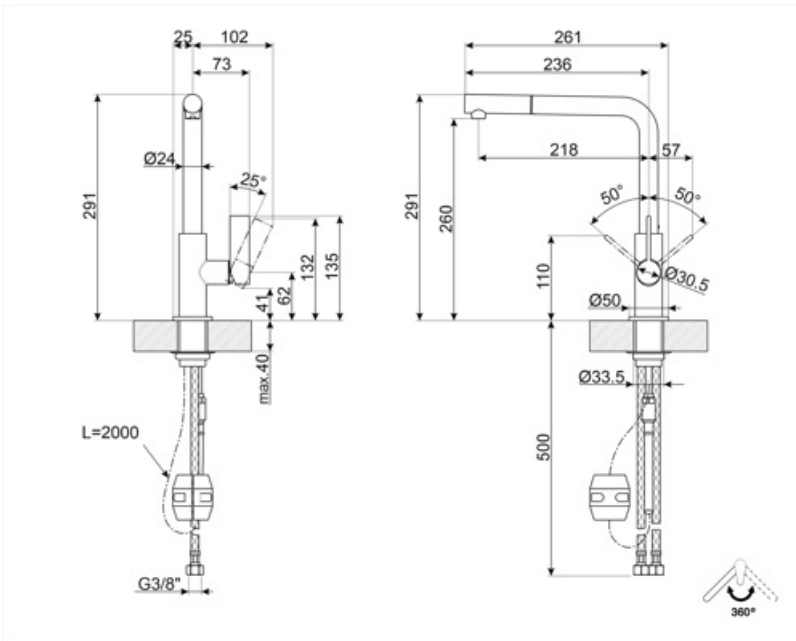

MD22DKX

Product family	Taps
Material	Brass
Swivelling spout	Yes
Swivelling spout rotation	360 °

Aesthetics

Aesthetic	Universale	Handshower	Extractable
Colour	Dark Inox	Jet type	Single jet
Finishing	PVD Brushed	Aerator	Yes
Spout type	L spout	Flexible hoses number	2
Tap type	Single lever		

Technical Features

Flexible hoses lenght	450 mm	Maximum pressure	5 bar
Flexible hoses connection	3/8 "	Minimum pressure	0,5 bar
Ceramic disc cartridge type	25 Ø	Optimal pressure	3 bar
Non-return valve	Yes	Tap hole diameter	35 mm

Logistic Information

Product height (mm)	291 mm
---------------------	--------

Symbols glossary

Swivel spout rotation 360°

The extractable handshower allows to increase the range of action of the tap and it is extremely versatile, practical and comfortable.

Spout rotation 360°