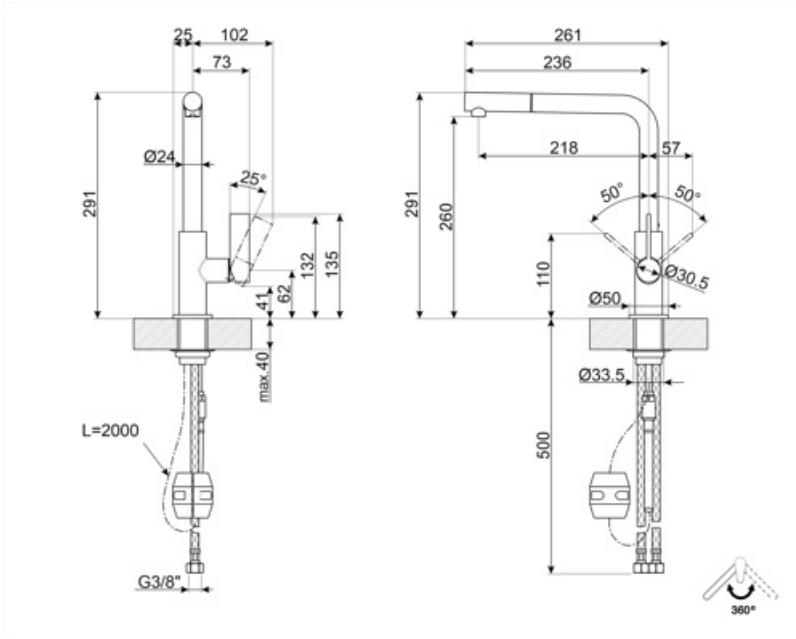

MD22DKX

Product family	Taps
Material	Brass
Swivelling spout	Yes
Swivelling spout rotation	360 °

Aesthetics

Aesthetic	Universale	Handshower	Extractable
Colour	Dark Inox	Jet type	Single jet
Spout type	L spout	Aerator	Yes
Tap type	Single lever	Flexible hoses number	2
Finishing	PVD Brushed		

Technical Features

Flexible hoses lenght	450 mm	Optimal pressure	3 bar
Flexible hoses connection	3/8 "	Ceramic disc cartridge type	25 Ø
Maximum pressure	5 bar	Tap hole diameter	35 mm
Minimum pressure	0,5 bar	Non-return valve	Yes

Logistic Information

Product height (mm)	291 mm
---------------------	--------

Symbols glossary

Swivel spout rotation 360°

The extractable handshower allows to increase the range of action of the tap and it is extremely versatile, practical and comfortable.