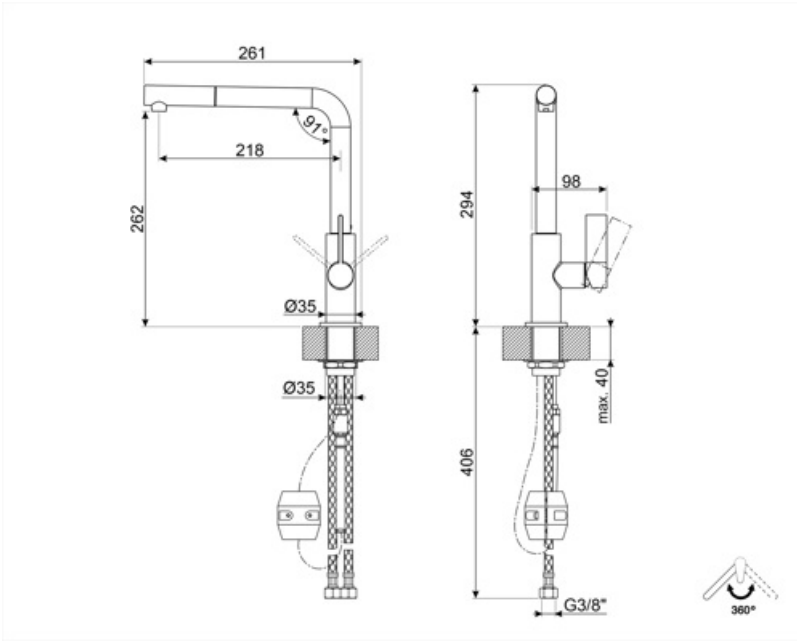

## Aesthetics

Aesthetic	Universale	Handshower	Extractable
Colour	Dark Inox	Jet type	Single jet
Spout type	L spout	Aerator	Yes
Tap type	Single lever	Flexible hoses number	2
Finishing	PVD Brushed		

## Technical Features

Flexible hoses lenght	450 mm	Optimal pressure	3 bar
Flexible hoses connection	3/8 "	Ceramic disc cartridge type	25 Ø
Maximum pressure	5 bar	Tap hole diameter	35 mm
Minimum pressure	0,5 bar	Non-return valve	Yes

## Logistic Information

Product height (mm)	294 mm
---------------------	--------

---

## Symbols glossary

---

Swivel spout rotation 360°

The extractable handshower allows to increase the range of action of the tap and it is extremely versatile, practical and comfortable.