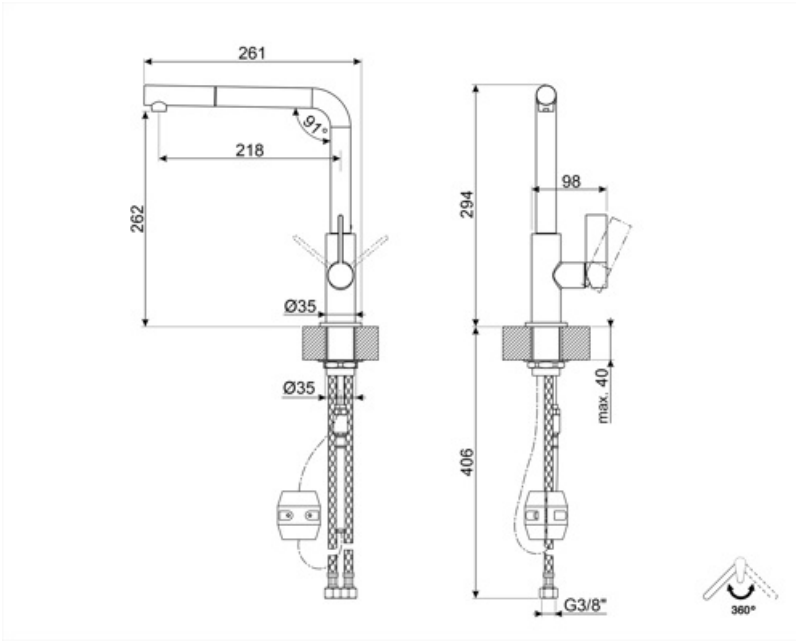

MD22DKX1

Product family	Taps
Material	Brass
Swivelling spout	Yes
Swivelling spout rotation	360 °

Aesthetics

Aesthetic	Universale	Handshower	Extractable
Colour	Dark Inox	Jet type	Single jet
Spout type	L spout	Aerator	Yes
Tap type	Single lever	Flexible hoses number	2
Finishing	PVD Brushed		

Technical Features

Flexible hoses lenght	450 mm	Optimal pressure	3 bar
Flexible hoses connection	3/8 "	Ceramic disc cartridge type	25 Ø
Maximum pressure	5 bar	Tap hole diameter	35 mm
Minimum pressure	0,5 bar	Non-return valve	Yes

Logistic Information

Product height (mm)	294 mm
---------------------	--------

Symbols glossary

Swivel spout rotation 360°

The extractable handshower allows to increase the range of action of the tap and it is extremely versatile, practical and comfortable.