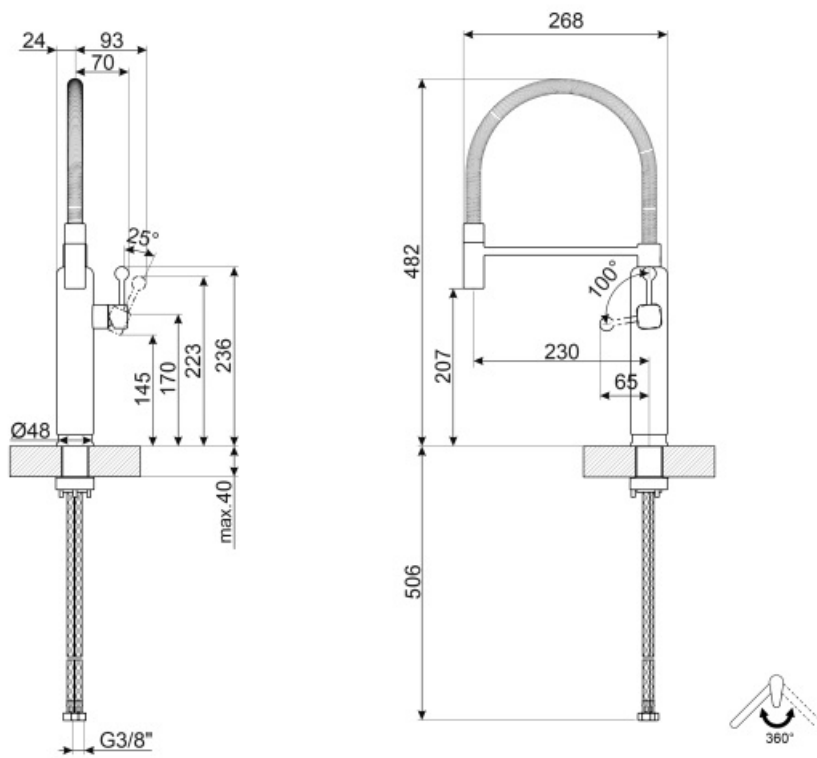

MDF50BL

Product Family	Taps
Material	Brass
Swivelling spout	Yes
Swivelling spout rotation	360 °

Aesthetics

Aesthetics	50's Style	Handshower	Mobile semi-professional
Colour	Black	Jet type	Single jet
Finishing	Chrome	Aerator	Yes
Spout type	Spring spout	Flexible hoses number	2
Tap type	Semi-professional single lever		

Technical Features

Characteristics	ESC	Minimum pressure	0,5 bar
Flexible hoses lenght	450 mm	Optimal pressure	3 bar
Flexible hoses connection	3/8 "	Water production (l/min)	8,3 l
Ceramic disc cartridge type	25 Ø	Tap hole diameter	35 mm
Maximum pressure	5 bar		

Logistic Information

Product Height (mm)	482 mm
---------------------	--------

Symbols glossary

ESC: with the ESC Energy Saving Cartridge system the control lever positioned in the middle dispenses only cold water, and not 50% of hot and 50% of cold. To obtain hot water, turn the lever further to the left. Thus the use does not operate the boiler.

Swivel spout rotation 360°

The mobile hand shower of the Semi-Professional taps with high spout allows you to easily reach every point of the sink.