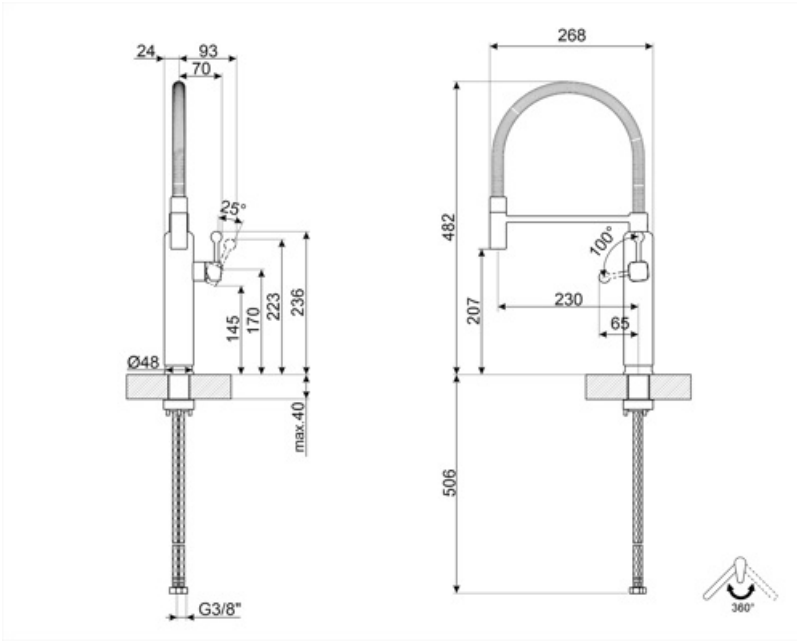

MDF50BL

Product family	Taps
Material	Brass
Swivelling spout	Yes
Swivelling spout rotation	360 °

Aesthetics

Aesthetic	50's Style	Handshower	Mobile semi-professional
Colour	Black	Jet type	Single jet
Finishing	Chrome	Aerator	Yes
Spout type	Spring spout	Flexible hoses number	2
Tap type	Semi-professional single lever		

Technical Features

Characteristics	ESC	Minimum pressure	0,5 bar
Flexible hoses lenght	450 mm	Optimal pressure	3 bar
Flexible hoses connection	3/8 "	Water production (l/min)	8,3 l
Ceramic disc cartridge type	25 Ø	Tap hole diameter	35 mm
Maximum pressure	5 bar		

Logistic Information

Product height (mm)	482 mm
---------------------	--------

Symbols glossary (TT)

ESC: with the ESC Energy Saving Cartridge system the control lever positioned in the middle dispenses only cold water, and not 50% of hot and 50% of c

Swivel spout rotation 360°

The mobile hand shower of the Semi-Professional taps with high spout allows you to easily reach every point of the sink.

Benefit (TT)

Spout rotation 360°

Mobile shower semi-professional