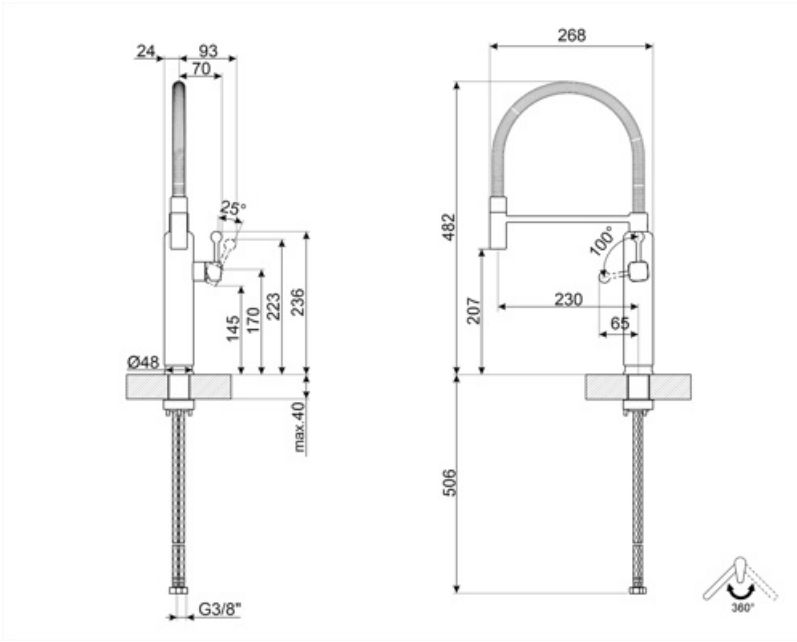

MDF50BL

Product family	Taps
Material	Brass
Swivelling spout	Yes
Swivelling spout rotation	360 °

Aesthetics

Aesthetic	50's Style	Handshower	Mobile semi-professional
Colour	Black	Jet type	Single jet
Finishing	Chrome	Aerator	Yes
Spout type	Spring spout	Flexible hoses number	2
Tap type	Semi-professional single lever		

Technical Features

Characteristics	ESC	Minimum pressure	0,5 bar
Flexible hoses lenght	450 mm	Optimal pressure	3 bar
Flexible hoses connection	3/8 "	Water production (l/min)	8,3 l
Ceramic disc cartridge type	25 Ø	Tap hole diameter	35 mm
Maximum pressure	5 bar		

Logistic Information

Product height (mm)	482 mm
---------------------	--------

Alternative products

MDF50WH
Colour: White

MDF50SS
Colour: Chrome

MDF50RD
Colour: Red

MDF50PG
Colour: Pastel green

MDF50PB
Colour: Pastel blue

Spout rotation 360°