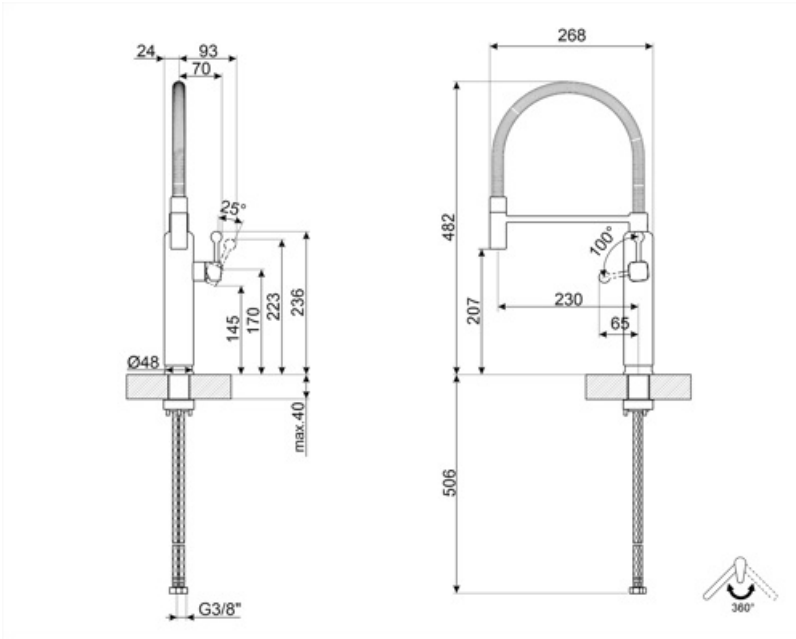

MDF50BL

Product family	Taps
Material	Brass
Swivelling spout	Yes
Swivelling spout rotation	360 °

Aesthetics

Aesthetic	50's Style	Handshower	Mobile semi-professional
Colour	Black	Jet type	Single jet
Finishing	Chrome	Aerator	Yes
Spout type	Spring spout	Flexible hoses number	2
Tap type	Semi-professional single lever		

Technical Features

Characteristics	ESC	Minimum pressure	0,5 bar
Flexible hoses lenght	450 mm	Optimal pressure	3 bar
Flexible hoses connection	3/8 "	Water production (l/min)	8,3 l
Ceramic disc cartridge type	25 Ø	Tap hole diameter	35 mm
Maximum pressure	5 bar		

Logistic Information

Product height (mm)	482 mm
---------------------	--------

Symbols glossary (TT)

ESC: with the ESC Energy Saving Cartridge system the control lever positioned in the middle dispenses only cold water, and not 50% of hot and 50% of c

Swivel spout rotation 360°

The mobile hand shower of the Semi-Professional taps with high spout allows you to easily reach every point of the sink.

Benefit (TT)

Spout rotation 360°

Mobile shower semi-professional