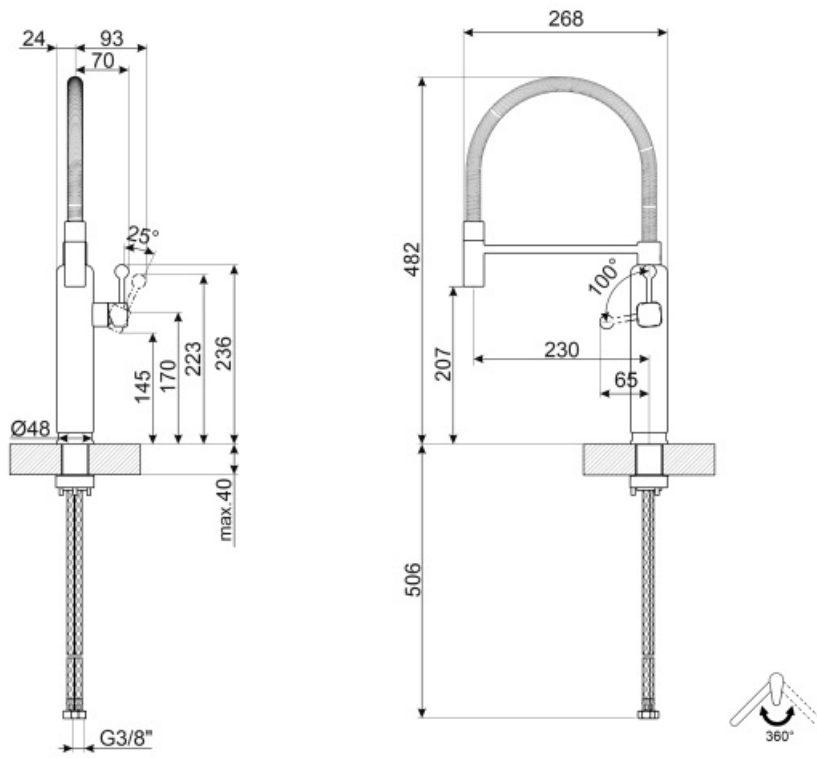

MDF50BL

Product family	Taps
Material	Brass
Swivelling spout	Yes
Swivelling spout rotation	360 °

Aesthetics

Aesthetic	50's Style	Handshower	Mobile semi-professional
Colour	Black	Jet type	Single jet
Finishing	Chrome	Aerator	Yes
Spout type	Spring spout	Flexible hoses number	2
Tap type	Semi-professional single lever		

Technical Features

Characteristics	ESC	Minimum pressure	0,5 bar
Flexible hoses lenght	450 mm	Optimal pressure	3 bar
Flexible hoses connection	3/8 "	Water production (l/min)	8,3 l
Ceramic disc cartridge type	25 Ø	Tap hole diameter	35 mm
Maximum pressure	5 bar		

Logistic Information

Product height (mm)	482 mm
---------------------	--------

Symbols glossary (TT)

ESC: with the ESC Energy Saving Cartridge system the control lever positioned in the middle dispenses only cold water, and not 50% of hot and 50% of c

Swivel spout rotation 360°

The mobile hand shower of the Semi-Professional taps with high spout allows you to easily reach every point of the sink.