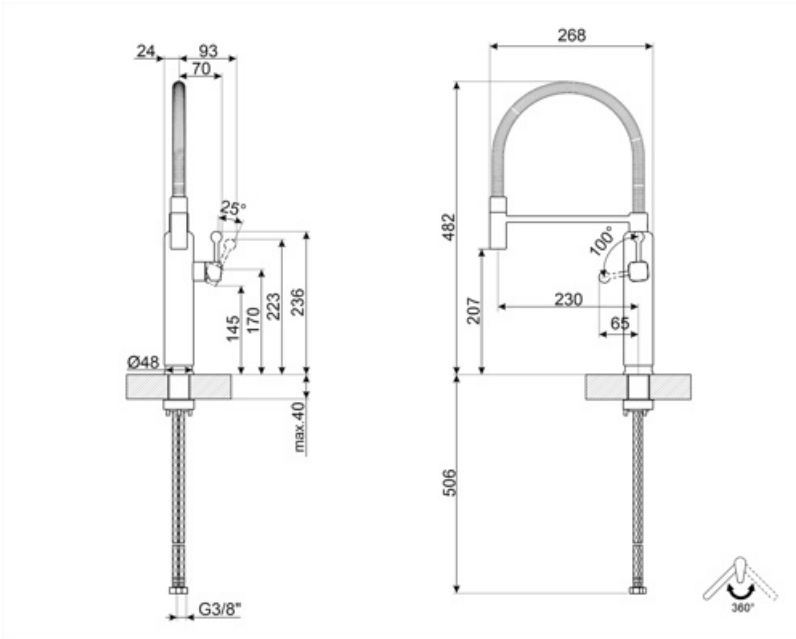

MDF50BLSA

Product family	Taps
Material	DZR brass
Swivelling spout	Yes
Swivelling spout rotation	360 °

Aesthetics

Aesthetic	50's Style	Handshower	Mobile semi-professional
Colour	Black	Jet type	Single jet
Spout type	Spring spout	Aerator	Yes
Tap type	Semi-professional single lever	Flexible hoses number	2
Finishing	Chrome		

Technical Features

Characteristics	ESC	Optimal pressure	3 bar
Flexible hoses lenght	450 mm	Water production (l/min)	8,3 l
Flexible hoses connection	3/8 "	Ceramic disc cartridge type	25 Ø
Maximum pressure	5 bar	Tap hole diameter	35 mm
Minimum pressure	0,5 bar		

Logistic Information

Product height (mm)	482 mm
---------------------	--------

Symbols glossary

ESC: with the ESC Energy Saving Cartridge system the control lever positioned in the middle dispenses only cold water, and not 50% of hot and 50% of c

Swivel spout rotation 360°

The mobile hand shower of the Semi-Professional taps with high spout allows you to easily reach every point of the sink.