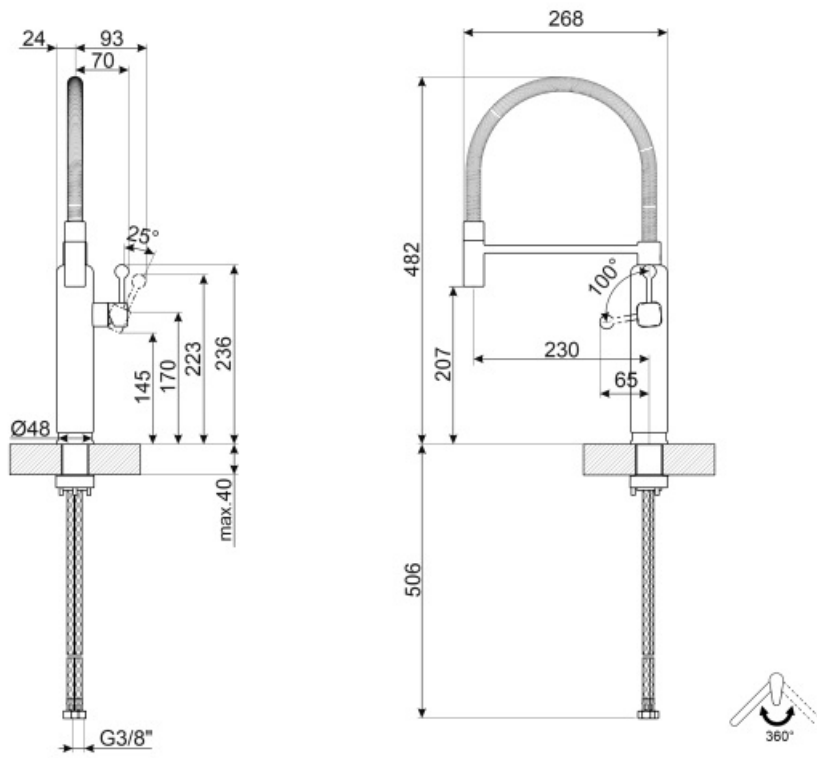

MDF50CR

Product Family	Taps
Material	Brass
Swivelling spout	Yes
Swivelling spout rotation	360 °

Aesthetics

Aesthetics	50's Style	Handshower	Mobile semi-professional
Colour	Cream	Jet type	Single jet
Finishing	Chrome	Aerator	Yes
Spout type	Spring spout	Flexible hoses number	2
Tap type	Semi-professional single lever		

Technical Features

Characteristics	ESC	Minimum pressure	0,5 bar
Flexible hoses lenght	450 mm	Optimal pressure	3 bar
Flexible hoses connection	3/8 "	Water production (l/min)	8,3 l
Ceramic disc cartridge type	25 Ø	Tap hole diameter	35 mm
Maximum pressure	5 bar		

Logistic Information

Product Height (mm)	482 mm
---------------------	--------

Symbols glossary

ESC: with the ESC Energy Saving Cartridge system the control lever positioned in the middle dispenses only cold water, and not 50% of hot and 50% of cold. To obtain hot water, turn the lever further to the left. Thus the use does not operate the boiler.

Swivel spout rotation 360°

The mobile hand shower of the Semi-Professional taps with high spout allows you to easily reach every point of the sink.