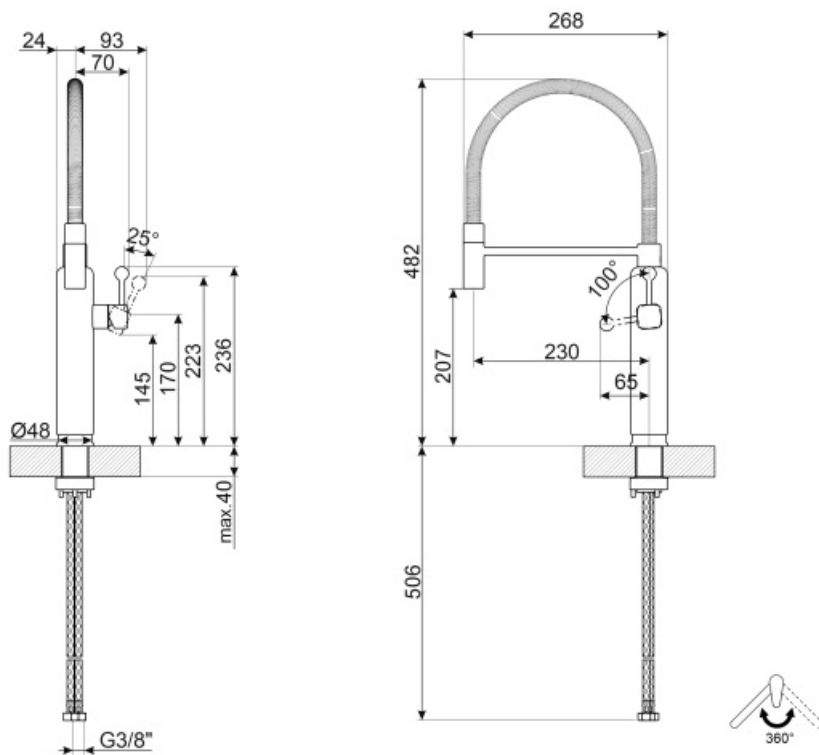

MDF50CR

Product family	Taps
Material	Brass
Swivelling spout	Yes
Swivelling spout rotation	360 °

Aesthetics

Aesthetic	50's Style	Handshower	Mobile semi-professional
Colour	Cream	Jet type	Single jet
Finishing	Chrome	Aerator	Yes
Spout type	Spring spout	Flexible hoses number	2
Tap type	Semi-professional single lever		

Technical Features

Characteristics	ESC	Minimum pressure	0,5 bar
Flexible hoses lenght	450 mm	Optimal pressure	3 bar
Flexible hoses connection	3/8 "	Water production (l/min)	8,3 l
Ceramic disc cartridge type	25 Ø	Tap hole diameter	35 mm
Maximum pressure	5 bar		

Logistic Information

Product height (mm)	482 mm
---------------------	--------

Symbols glossary (TT)

ESC: with the ESC Energy Saving Cartridge system the control lever positioned in the middle dispenses only cold water, and not 50% of hot and 50% of c

Swivel spout rotation 360°

The mobile hand shower of the Semi-Professional taps with high spout allows you to easily reach every point of the sink.