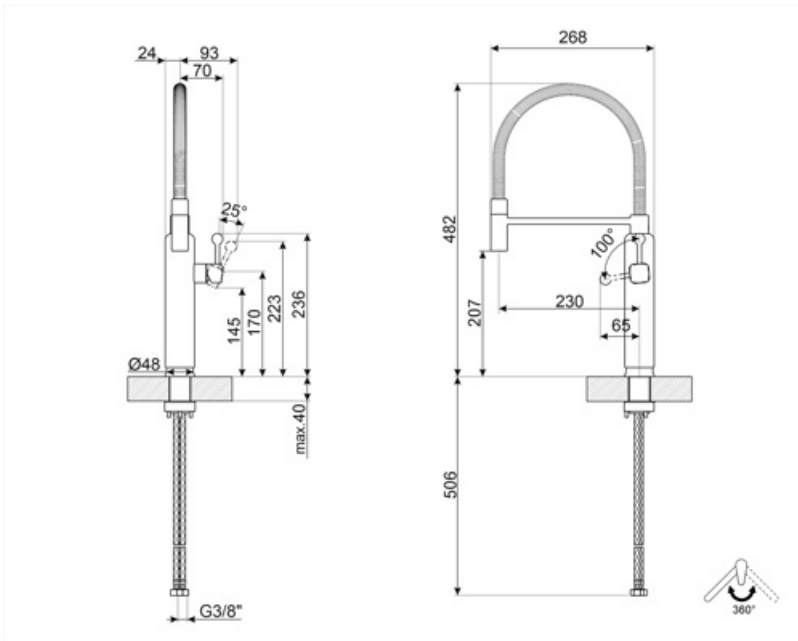

MDF50CR

Product family	Taps
Material	Brass
Swivelling spout	Yes
Swivelling spout rotation	360 °

Aesthetics

Aesthetic	50's Style	Handshower	Mobile semi-professional
Colour	Cream	Jet type	Single jet
Spout type	Spring spout	Aerator	Yes
Tap type	Semi-professional single lever	Flexible hoses number	2
Finishing	Chrome		

Technical Features

Characteristics	ESC	Optimal pressure	3 bar
Flexible hoses lenght	450 mm	Water production (l/min)	8,3 l
Flexible hoses connection	3/8 "	Ceramic disc cartridge type	25 Ø
Maximum pressure	5 bar	Tap hole diameter	35 mm
Minimum pressure	0,5 bar		

Logistic Information

Product height (mm)	482 mm
---------------------	--------

Alternative products

MDF50WH
Colour: White

MDF50SS
Colour: Chrome

MDF50BL
Colour: Black

MDF50RD
Colour: Red

MDF50PG
Colour: Pastel green

The mobile hand shower of the Semi-Professional taps with high spout allows you to easily reach every point of the sink.