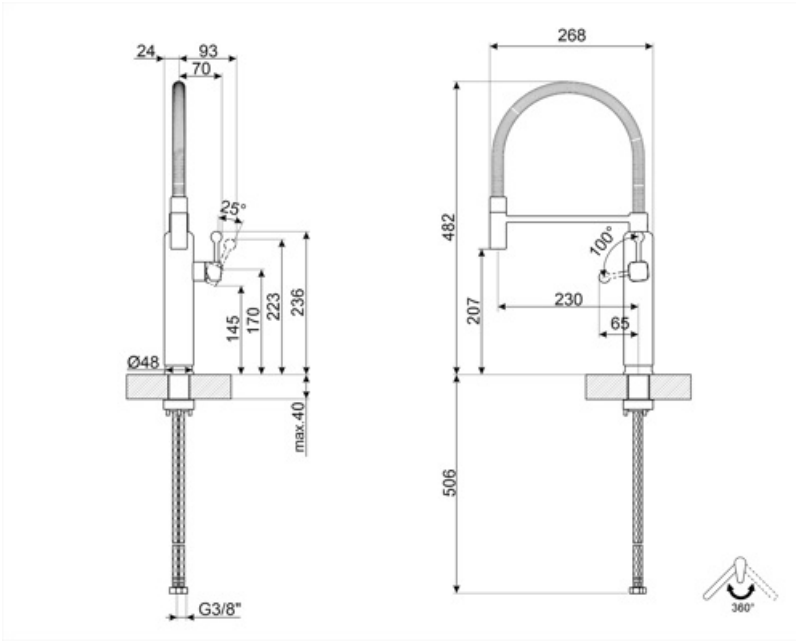

Technische specificaties

Eigenschappen	ESC	Minimum druk	0,5 bar
Lengte flexibele slang	450 mm	Optimale druk	3 bar
Aansluiting flexibele slangen	3/8 "	Water production (l/min)	8,3 l
Type cartouche met keramische schijven	25 Ø	Diameter kraangat	35 mm
Maximum druk	5 bar		

Logistieke informatie

Hoogte product (mm)	482 mm
---------------------	--------

Alternative products

MDF50WH

Kleur: Wit

MDF50SS

Kleur: Chrom

MDF50BL

ESC: with the ESC Energy Saving Cartridge system the control lever positioned in the middle dispenses only cold water, and not 50% of hot and 50% of c

Swivel spout rotation 360°

The mobile hand shower of the Semi-Professional taps with high spout allows you to easily reach every point of the sink.

Spout rotation 360°