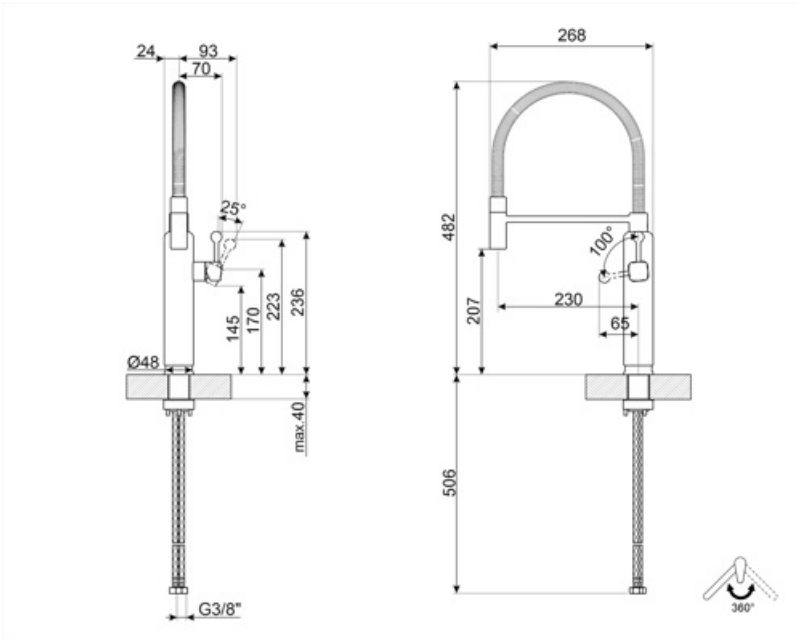

MDF50CRSA

Product family	Taps
Material	DZR brass
Swivelling spout	Yes
Swivelling spout rotation	360 °

Aesthetics

Aesthetic	50's Style	Handshower	Mobile semi-professional
Colour	Cream	Jet type	Single jet
Spout type	Spring spout	Aerator	Yes
Tap type	Semi-professional single lever	Flexible hoses number	2
Finishing	Chrome		

Technical Features

Characteristics	ESC	Optimal pressure	3 bar
Flexible hoses lenght	450 mm	Water production (l/min)	8,3 l
Flexible hoses connection	3/8 "	Ceramic disc cartridge type	25 Ø
Maximum pressure	5 bar	Tap hole diameter	35 mm
Minimum pressure	0,5 bar		

Logistic Information

Product height (mm)	482 mm
---------------------	--------

Symbols glossary

ESC: with the ESC Energy Saving Cartridge system the control lever positioned in the middle dispenses only cold water, and not 50% of hot and 50% of c

Swivel spout rotation 360°

The mobile hand shower of the Semi-Professional taps with high spout allows you to easily reach every point of the sink.