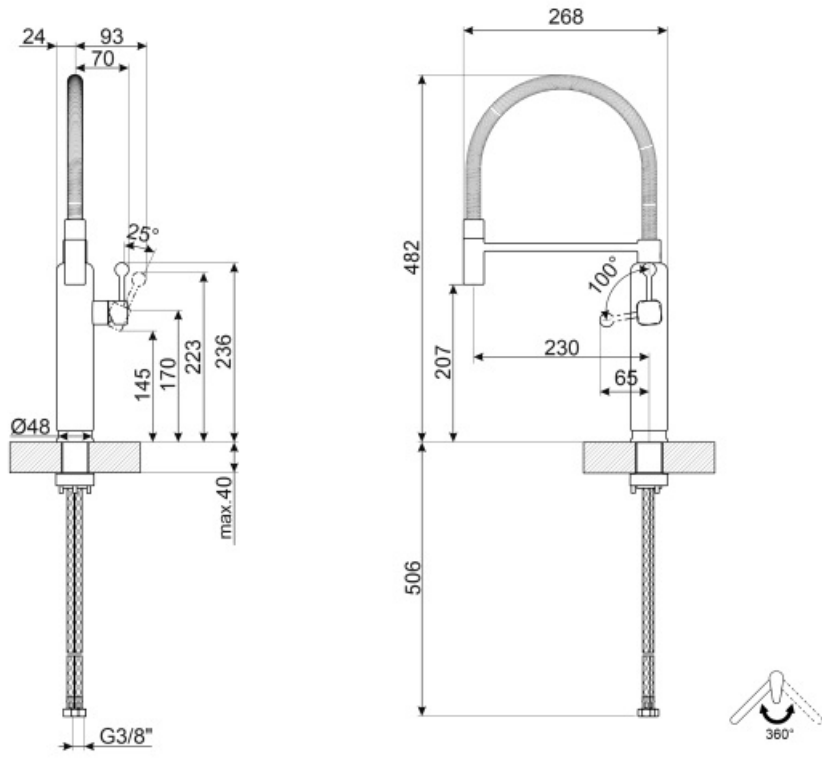

MDF50PB

Product Family	Taps
Material	Brass
Swivelling spout	Yes
Swivelling spout rotation	360 °

Aesthetics

Aesthetics	50's Style	Handshower	Mobile semi-professional
Colour	Pastel Blue	Jet type	Single jet
Finishing	Chrome	Aerator	Yes
Spout type	Spring spout	Flexible hoses number	2
Tap type	Semi-professional single lever		

Technical Features

Characteristics	ESC	Minimum pressure	0,5 bar
Flexible hoses lenght	450 mm	Optimal pressure	3 bar
Flexible hoses connection	3/8 "	Water production (l/min)	8,3 l
Ceramic disc cartridge type	25 Ø	Tap hole diameter	35 mm
Maximum pressure	5 bar		

Logistic Information

Product Height (mm)	482 mm
---------------------	--------

Symbols glossary

ESC: with the ESC Energy Saving Cartridge system the control lever positioned in the middle dispenses only cold water, and not 50% of hot and 50% of cold. To obtain hot water, turn the lever further to the left. Thus the use does not operate the boiler.

Swivel spout rotation 360°

The mobile hand shower of the Semi-Professional taps with high spout allows you to easily reach every point of the sink.