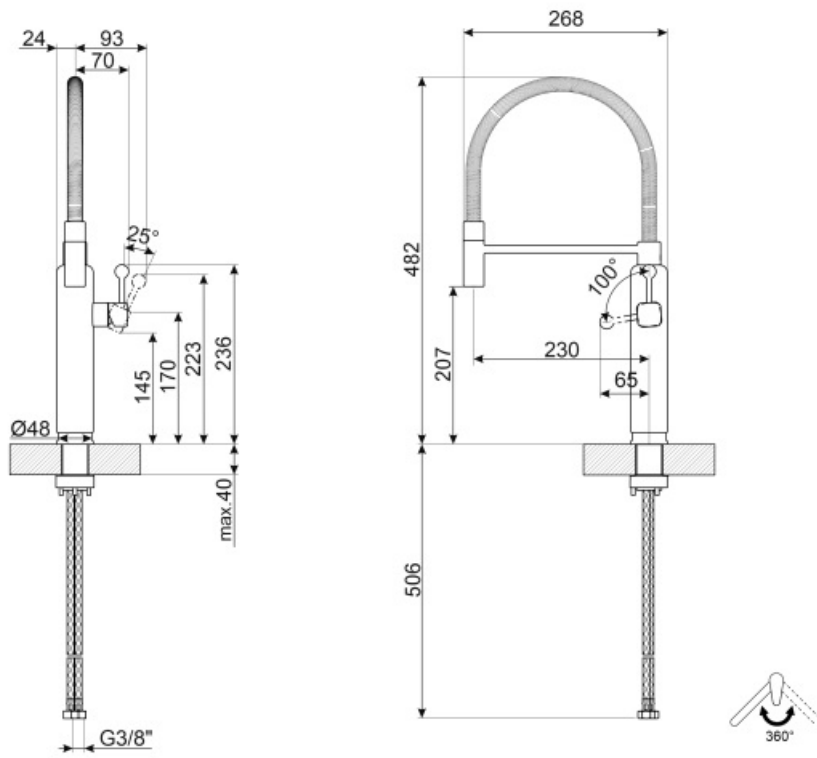

MDF50PB

Product family	Taps
Material	Brass
Swivelling spout	Yes
Swivelling spout rotation	360 °

Aesthetics

Aesthetic	50's Style	Handshower	Mobile semi-professional
Colour	Pastel blue	Jet type	Single jet
Finishing	Chrome	Aerator	Yes
Spout type	Spring spout	Flexible hoses number	2
Tap type	Semi-professional single lever		

Technical Features

Characteristics	ESC	Minimum pressure	0,5 bar
Flexible hoses lenght	450 mm	Optimal pressure	3 bar
Flexible hoses connection	3/8 "	Water production (l/min)	8,3 l
Ceramic disc cartridge type	25 Ø	Tap hole diameter	35 mm
Maximum pressure	5 bar		

Logistic Information

Product height (mm)	482 mm
---------------------	--------

Symbols glossary (TT)

ESC: with the ESC Energy Saving Cartridge system the control lever positioned in the middle dispenses only cold water, and not 50% of hot and 50% of c

Swivel spout rotation 360°

The mobile hand shower of the Semi-Professional taps with high spout allows you to easily reach every point of the sink.