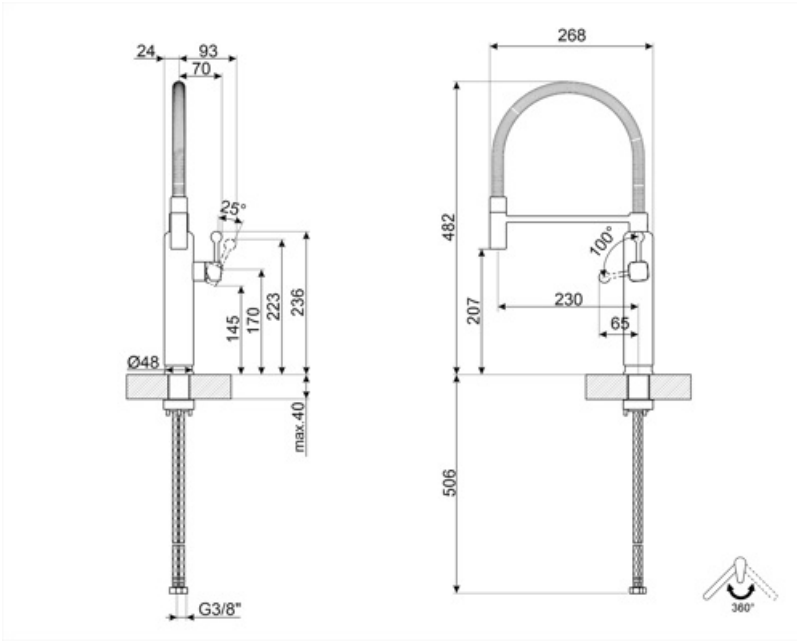

## MDF50PB

|                           |       |
|---------------------------|-------|
| Product family            | Taps  |
| Material                  | Brass |
| Swivelling spout          | Yes   |
| Swivelling spout rotation | 360 ° |

## Aesthetics

|            |                                |                       |                          |
|------------|--------------------------------|-----------------------|--------------------------|
| Aesthetic  | 50's Style                     | Handshower            | Mobile semi-professional |
| Colour     | Pastel blue                    | Jet type              | Single jet               |
| Finishing  | Chrome                         | Aerator               | Yes                      |
| Spout type | Spring spout                   | Flexible hoses number | 2                        |
| Tap type   | Semi-professional single lever |                       |                          |

## Technical Features

|                             |        |                          |         |
|-----------------------------|--------|--------------------------|---------|
| Characteristics             | ESC    | Minimum pressure         | 0,5 bar |
| Flexible hoses lenght       | 450 mm | Optimal pressure         | 3 bar   |
| Flexible hoses connection   | 3/8 "  | Water production (l/min) | 8,3 l   |
| Ceramic disc cartridge type | 25 Ø   | Tap hole diameter        | 35 mm   |
| Maximum pressure            | 5 bar  |                          |         |

## Logistic Information

|                     |        |
|---------------------|--------|
| Product height (mm) | 482 mm |
|---------------------|--------|

---