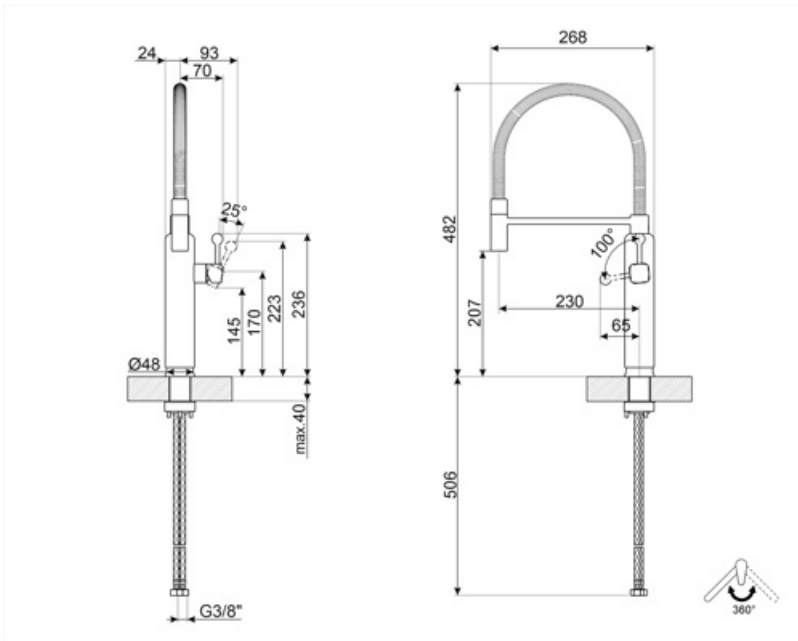

MDF50PB

Product family	Taps
Material	Brass
Swivelling spout	Yes
Swivelling spout rotation	360 °

Aesthetics

Aesthetic	50's Style	Handshower	Mobile semi-professional
Colour	Pastel blue	Jet type	Single jet
Spout type	Spring spout	Aerator	Yes
Tap type	Semi-professional single lever	Flexible hoses number	2
Finishing	Chrome		

Technical Features

Characteristics	ESC	Optimal pressure	3 bar
Flexible hoses lenght	450 mm	Water production (l/min)	8,3 l
Flexible hoses connection	3/8 "	Ceramic disc cartridge type	25 Ø
Maximum pressure	5 bar	Tap hole diameter	35 mm
Minimum pressure	0,5 bar		

Logistic Information

Product height (mm)	482 mm
---------------------	--------

Alternative products

MDF50WH
Colour: White

MDF50SS
Colour: Chrome

MDF50BL
Colour: Black

MDF50RD
Colour: Red

MDF50PG
Colour: Pastel green

MDF50CR
Colour: Cream

Symbols glossary

ESC: with the ESC Energy Saving Cartridge system the control lever positioned in the middle dispenses only cold water, and not 50% of hot and 50% of c

Swivel spout rotation 360°