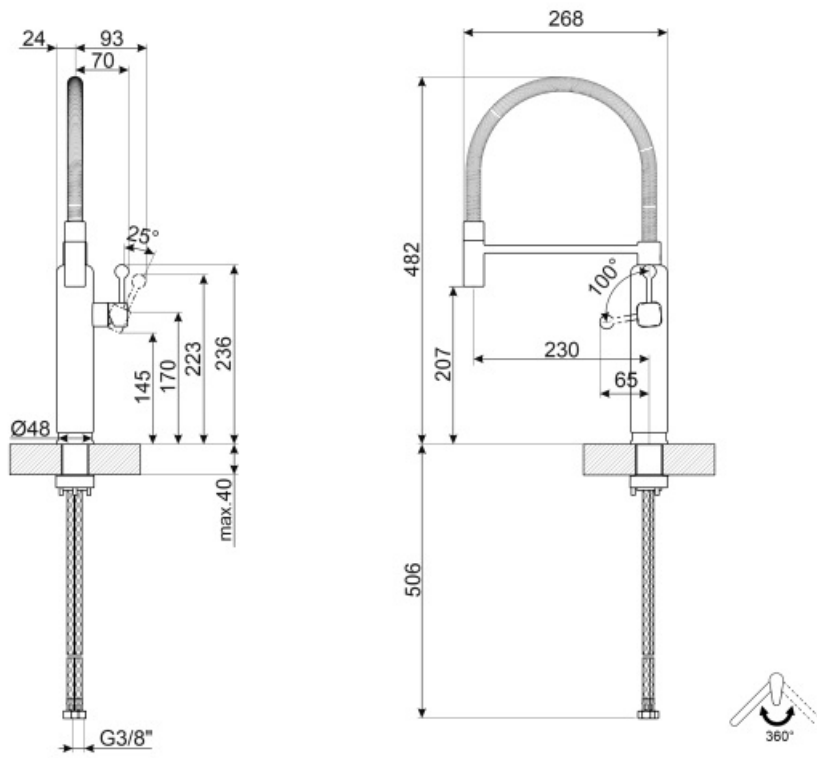

MDF50PG

Product family	Taps
Material	Brass
Swivelling spout	Yes
Swivelling spout rotation	360 °

Aesthetics

Aesthetic	50's Style	Handshower	Mobile semi-professional
Colour	Pastel green	Jet type	Single jet
Finishing	Chrome	Aerator	Yes
Spout type	Spring spout	Flexible hoses number	2
Tap type	Semi-professional single lever		

Technical Features

Characteristics	ESC	Minimum pressure	0,5 bar
Flexible hoses lenght	450 mm	Optimal pressure	3 bar
Flexible hoses connection	3/8 "	Water production (l/min)	8,3 l
Ceramic disc cartridge type	25 Ø	Tap hole diameter	35 mm
Maximum pressure	5 bar		

Logistic Information

Product height (mm)	482 mm
---------------------	--------

Symbols glossary (TT)

ESC: with the ESC Energy Saving Cartridge system the control lever positioned in the middle dispenses only cold water, and not 50% of hot and 50% of c

Swivel spout rotation 360°

The mobile hand shower of the Semi-Professional taps with high spout allows you to easily reach every point of the sink.