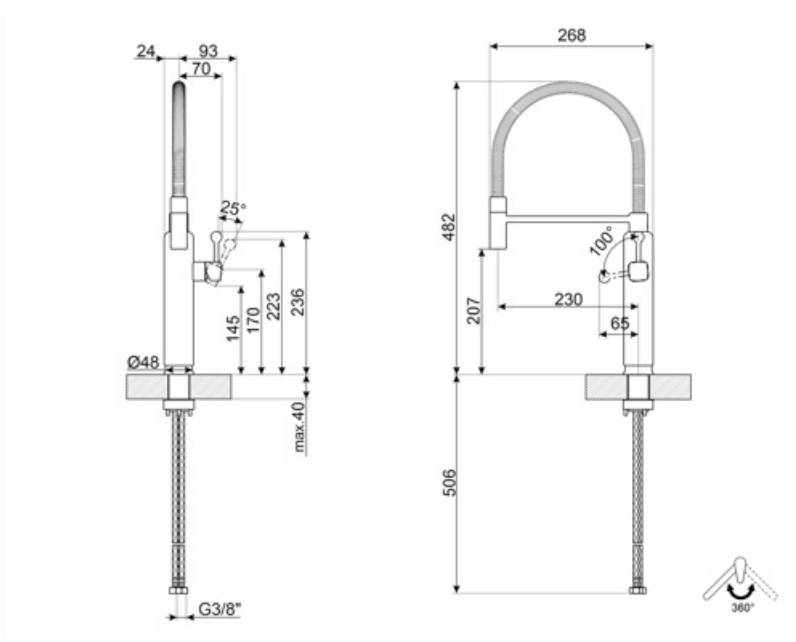

MDF50PG

Product family	Taps
Material	Brass
Swivelling spout	Yes
Swivelling spout rotation	360 °

Aesthetics

Aesthetic	50's Style	Handshower	Mobile semi-professional
Colour	Pastel green	Jet type	Single jet
Finishing	Chrome	Aerator	Yes
Spout type	Spring spout	Flexible hoses number	2
Tap type	Semi-professional single lever		

Technical Features

Characteristics	ESC	Minimum pressure	0,5 bar
Flexible hoses lenght	450 mm	Optimal pressure	3 bar
Flexible hoses connection	3/8 "	Water production (l/min)	8,3 l
Ceramic disc cartridge type	25 Ø	Tap hole diameter	35 mm
Maximum pressure	5 bar		

Logistic Information

Product height (mm)	482 mm
---------------------	--------

Symbols glossary (TT)

ESC: with the ESC Energy Saving Cartridge system the control lever positioned in the middle dispenses only cold water, and not 50% of hot and 50% of c

Swivel spout rotation 360°

The mobile hand shower of the Semi-Professional taps with high spout allows you to easily reach every point of the sink.

Benefit (TT)

Spout rotation 360°

Mobile shower semi-professional