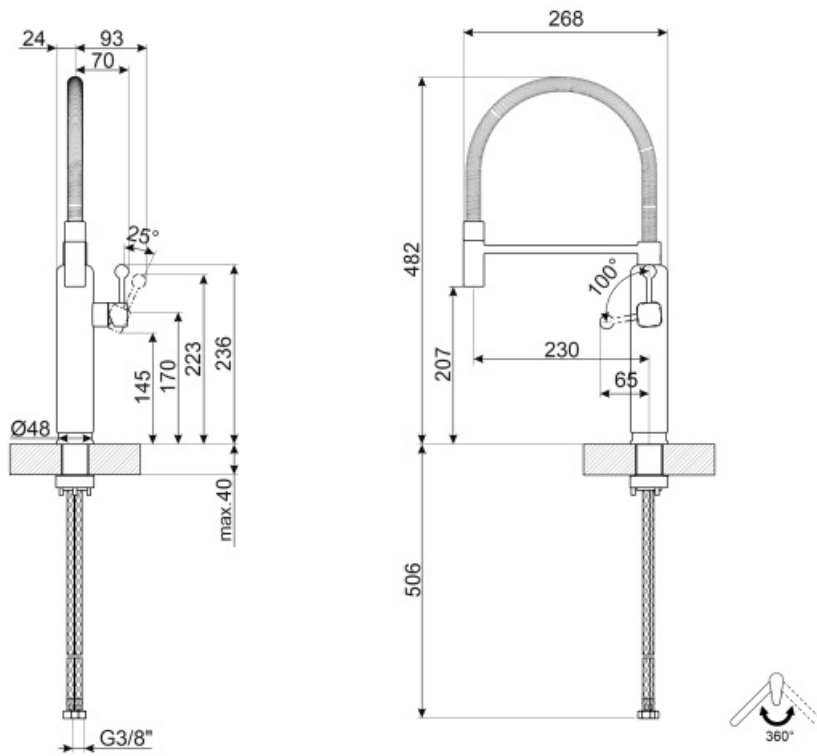

MDF50PG

Product family	Taps
Material	Brass
Swivelling spout	Yes
Swivelling spout rotation	360 °

Aesthetics

Aesthetic	50's Style	Handshower	Mobile semi-professional
Colour	Pastel green	Jet type	Single jet
Finishing	Chrome	Aerator	Yes
Spout type	Spring spout	Flexible hoses number	2
Tap type	Semi-professional single lever		

Technical Features

Characteristics	ESC	Minimum pressure	0,5 bar
Flexible hoses lenght	450 mm	Optimal pressure	3 bar
Flexible hoses connection	3/8 "	Water production (l/min)	8,3 l
Ceramic disc cartridge type	25 Ø	Tap hole diameter	35 mm
Maximum pressure	5 bar		

Logistic Information

Product height (mm)	482 mm
---------------------	--------

Symbols glossary (TT)

ESC: with the ESC Energy Saving Cartridge system the control lever positioned in the middle dispenses only cold water, and not 50% of hot and 50% of c

Swivel spout rotation 360°

The mobile hand shower of the Semi-Professional taps with high spout allows you to easily reach every point of the sink.