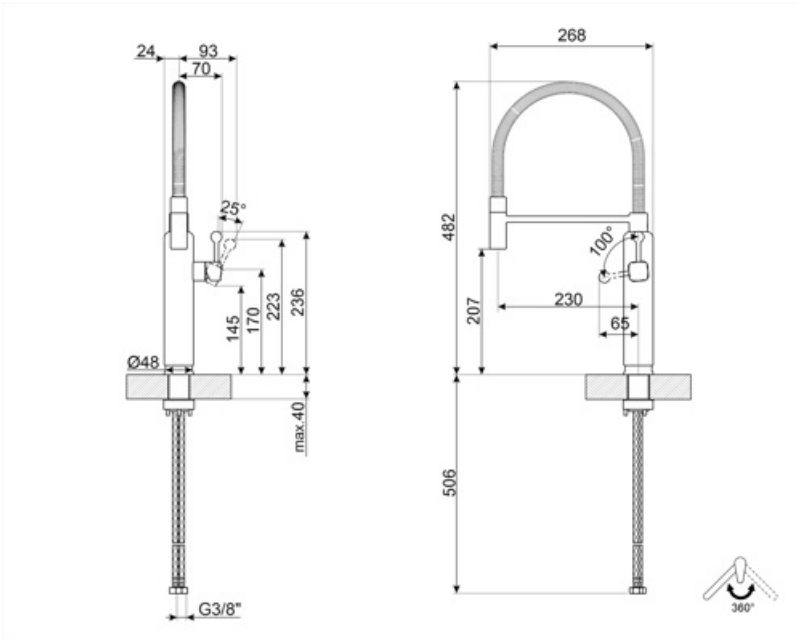

MDF50PGSA

Product family	Taps
Material	DZR brass
Swivelling spout	Yes
Swivelling spout rotation	360 °

Aesthetics

Aesthetic	50's Style	Handshower	Mobile semi-professional
Colour	Pastel green	Jet type	Single jet
Spout type	Spring spout	Aerator	Yes
Tap type	Semi-professional single lever	Flexible hoses number	2
Finishing	Chrome		

Technical Features

Characteristics	ESC	Optimal pressure	3 bar
Flexible hoses lenght	450 mm	Water production (l/min)	8,3 l
Flexible hoses connection	3/8 "	Ceramic disc cartridge type	25 Ø
Maximum pressure	5 bar	Tap hole diameter	35 mm
Minimum pressure	0,5 bar		

Logistic Information

Product height (mm)	482 mm
---------------------	--------

Symbols glossary

ESC: with the ESC Energy Saving Cartridge system the control lever positioned in the middle dispenses only cold water, and not 50% of hot and 50% of c

Swivel spout rotation 360°

The mobile hand shower of the Semi-Professional taps with high spout allows you to easily reach every point of the sink.