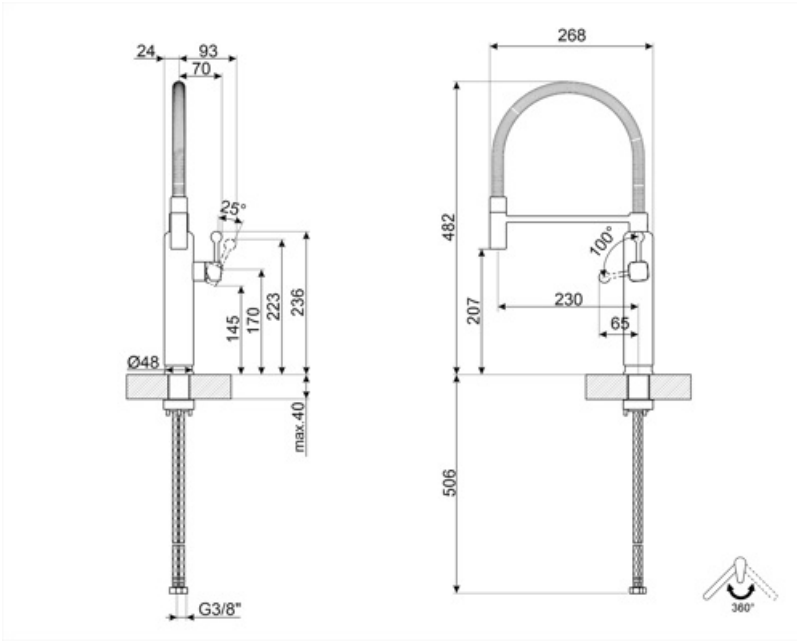

# MDF50RD

Product Family	Taps
Material	Brass
Swivelling spout	Yes
Swivelling spout rotation	360 °

## Technical Features

Characteristics	ESC	Minimum pressure	0,5 bar
Flexible hoses lenght	450 mm	Optimal pressure	3 bar
Flexible hoses connection	3/8 "	Water production (l/min)	8,3 l
Ceramic disc cartridge type	25 Ø	Tap hole diameter	35 mm
Maximum pressure	5 bar		

## Logistic Information

Product Height (mm)	482 mm
---------------------	--------

---