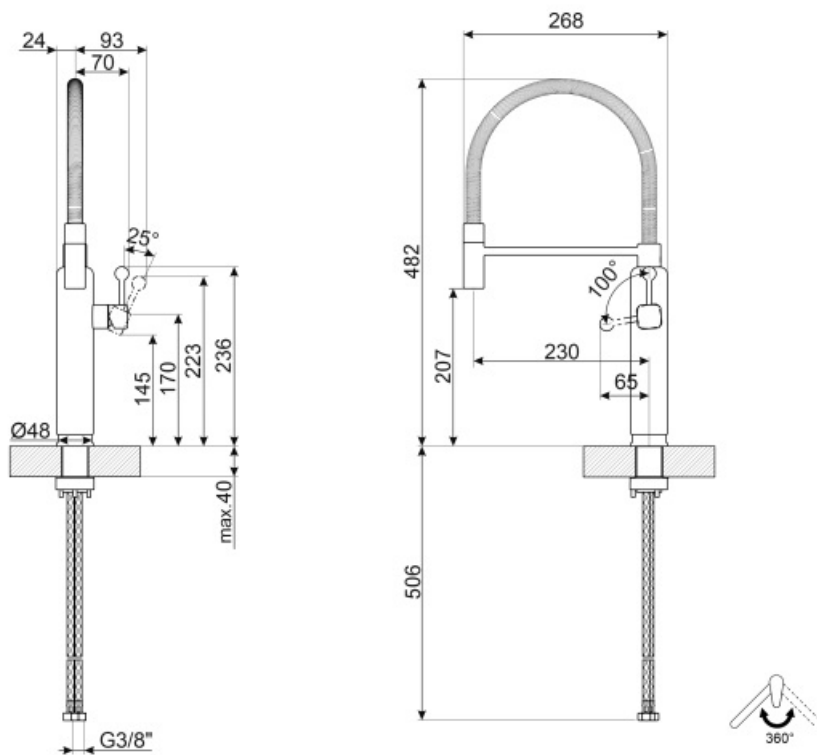

MDF50RD

Product Family	Taps
Material	Brass
Swivelling spout	Yes
Swivelling spout rotation	360 °

Aesthetics

Aesthetics	50's Style	Handshower	Mobile semi-professional
Colour	Red	Jet type	Single jet
Finishing	Chrome	Aerator	Yes
Spout type	Spring spout	Flexible hoses number	2
Tap type	Semi-professional single lever		

Technical Features

Characteristics	ESC	Minimum pressure	0,5 bar
Flexible hoses lenght	450 mm	Optimal pressure	3 bar
Flexible hoses connection	3/8 "	Water production (l/min)	8,3 l
Ceramic disc cartridge type	25 Ø	Tap hole diameter	35 mm
Maximum pressure	5 bar		

Logistic Information

Product Height (mm)	482 mm
---------------------	--------

Symbols glossary

ESC: with the ESC Energy Saving Cartridge system the control lever positioned in the middle dispenses only cold water, and not 50% of hot and 50% of cold. To obtain hot water, turn the lever further to the left. Thus the use does not operate the boiler.

Swivel spout rotation 360°

The mobile hand shower of the Semi-Professional taps with high spout allows you to easily reach every point of the sink.