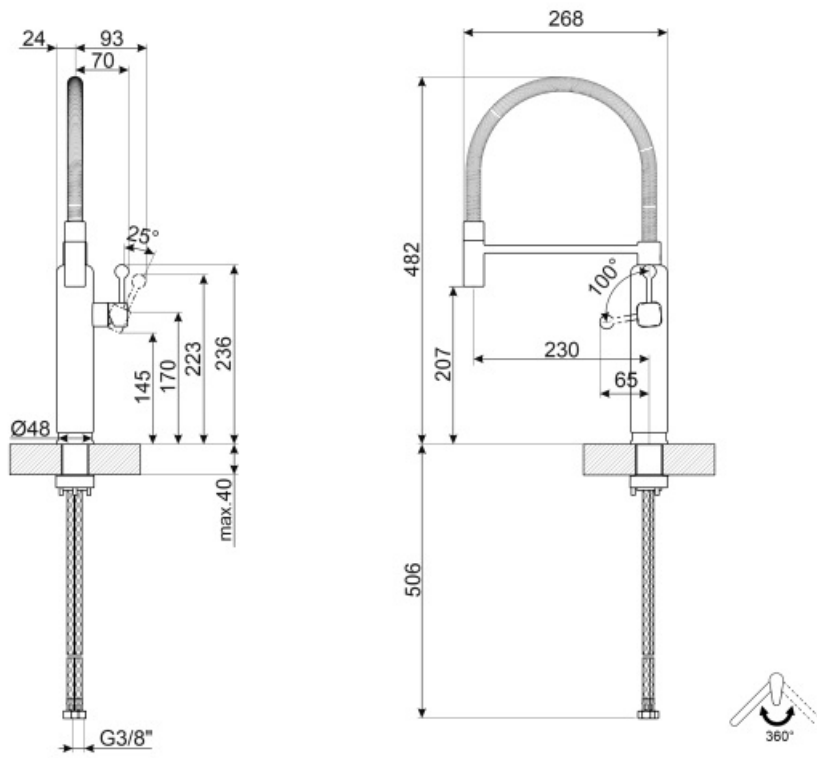

MDF50RD

Product Family	Taps
Material	Brass
Swivelling spout	Yes
Swivelling spout rotation	360 °

Aesthetics

Aesthetics	50's Style	Handshower	Mobile semi-professional
Colour	Red	Jet type	Single jet
Finishing	Chrome	Aerator	Yes
Spout type	Spring spout	Flexible hoses number	2
Tap type	Semi-professional single lever		

Technical Features

Characteristics	ESC	Minimum pressure	0,5 bar
Flexible hoses lenght	450 mm	Optimal pressure	3 bar
Flexible hoses connection	3/8 "	Water production (l/min)	8,3 l
Ceramic disc cartridge type	25 Ø	Tap hole diameter	35 mm
Maximum pressure	5 bar		

Logistic Information

Product Height (mm)	482 mm
---------------------	--------

Symbols glossary

ESC: with the ESC Energy Saving Cartridge system the control lever positioned in the middle dispenses only cold water, and not 50% of hot and 50% of cold. To obtain hot water, turn the lever further to the left. Thus the use does not operate the boiler.

Swivel spout rotation 360°

The mobile hand shower of the Semi-Professional taps with high spout allows you to easily reach every point of the sink.