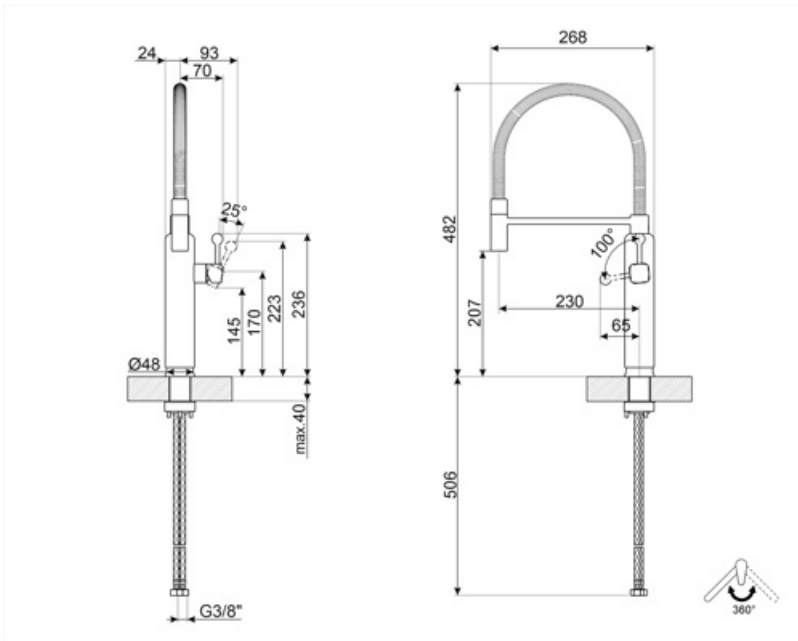

## MDF50RD

Product family	Taps
Material	Brass
Swivelling spout	Yes
Swivelling spout rotation	360 °

## Technical Features

Characteristics	ESC	Optimal pressure	3 bar
Flexible hoses lenght	450 mm	Water production (l/min)	8,3 l
Flexible hoses connection	3/8 "	Ceramic disc cartridge type	25 Ø
Maximum pressure	5 bar	Tap hole diameter	35 mm
Minimum pressure	0,5 bar		

## Logistic Information

Product height (mm)	482 mm
---------------------	--------

---