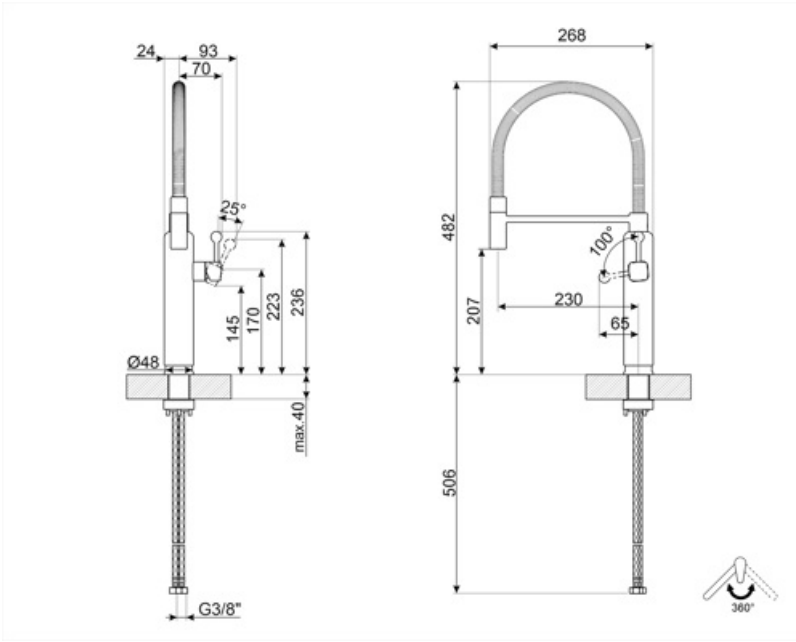

MDF50RD

Product family	Taps
Material	Brass
Swivelling spout	Yes
Swivelling spout rotation	360 °

Aesthetics

Aesthetic	50's Style	Handshower	Mobile semi-professional
Colour	Red	Jet type	Single jet
Finishing	Chrome	Aerator	Yes
Spout type	Spring spout	Flexible hoses number	2
Tap type	Semi-professional single lever		

Technical Features

Characteristics	ESC	Minimum pressure	0,5 bar
Flexible hoses lenght	450 mm	Optimal pressure	3 bar
Flexible hoses connection	3/8 "	Water production (l/min)	8,3 l
Ceramic disc cartridge type	25 Ø	Tap hole diameter	35 mm
Maximum pressure	5 bar		

Logistic Information

Product height (mm)	482 mm
---------------------	--------

Alternative products

MDF50WH

Colour: White

MDF50SS

Colour: Chrome

MDF50BL

Spout rotation 360°