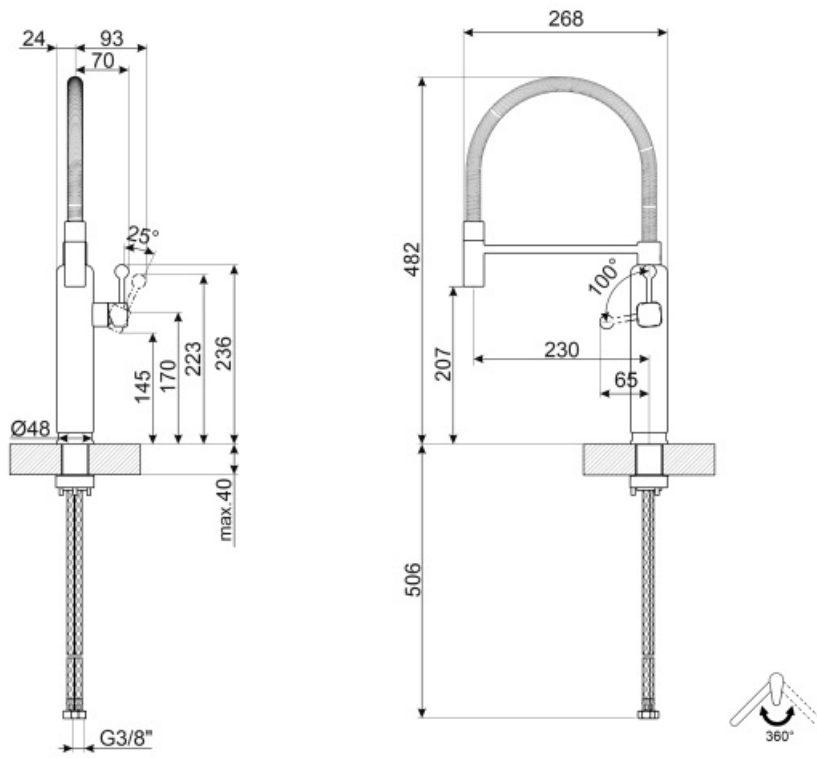

MDF50SS

Product Family	Taps
Material	Brass
Swivelling spout	Yes
Swivelling spout rotation	360 °

Aesthetics

Aesthetics	50's Style	Handshower	Mobile semi-professional
Colour	Chrome	Jet type	Single jet
Finishing	Chrome	Aerator	Yes
Spout type	Spring spout	Flexible hoses number	2
Tap type	Semi-professional single lever		

Technical Features

Characteristics	ESC	Minimum pressure	0,5 bar
Flexible hoses lenght	450 mm	Optimal pressure	3 bar
Flexible hoses connection	3/8 "	Water production (l/min)	8,3 l
Ceramic disc cartridge type	25 Ø	Tap hole diameter	35 mm
Maximum pressure	5 bar		

Logistic Information

Product Height (mm)	482 mm
---------------------	--------

Symbols glossary

ESC: with the ESC Energy Saving Cartridge system the control lever positioned in the middle dispenses only cold water, and not 50% of hot and 50% of cold. To obtain hot water, turn the lever further to the left. Thus the use does not operate the boiler.

Swivel spout rotation 360°

The mobile hand shower of the Semi-Professional taps with high spout allows you to easily reach every point of the sink.