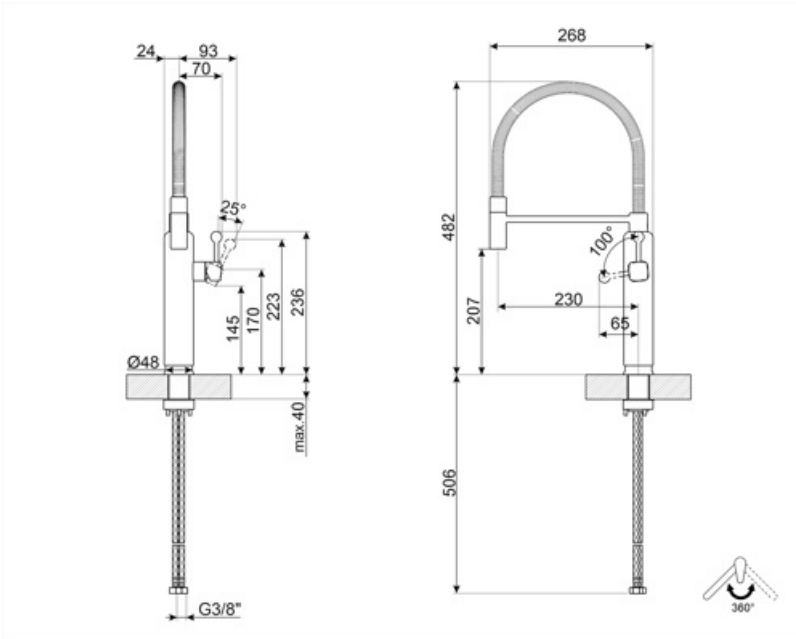

MDF50SS

Product Family	Taps
Material	Brass
Swivelling spout	Yes
Swivelling spout rotation	360 °

Aesthetics

Aesthetics	50's Style	Handshower	Detachable
Colour	Chrome	Jet type	Single jet
Spout type	Spring spout	Aerator	Yes
Tap type	Semi-professional single lever	Flexible hoses number	2
Finishing	Chrome		

Technical Features

Characteristics	ESC	Optimal pressure	3 bar
Flexible hoses lenght	450 mm	Water production (l/min)	8,3 l
Flexible hoses connection	3/8 "	Ceramic disc cartridge type	25 Ø
Maximum pressure	5 bar	Tap hole diameter	35 mm
Minimum pressure	0,5 bar		

Logistic Information

Product Height (mm)	482 mm
---------------------	--------

Alternative products

MDF50WH
Colour: White

MDF50BL
Colour: Black

MDF50RD
Colour: Red

MDF50PG
Colour: Pastel Green

MDF50PB
Colour: Pastel Blue

Swivel spout rotation 360°

The mobile hand shower of the Semi-Professional taps with high spout allows you to easily reach every point of the sink.