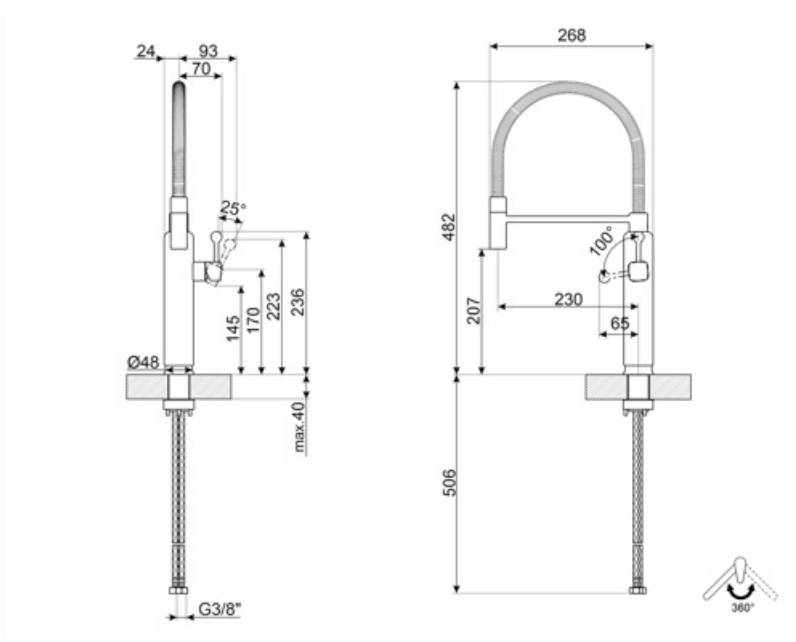

MDF50SS

Product Family	Taps
Material	Brass
Swivelling spout	Yes
Swivelling spout rotation	360 °

Aesthetics

Aesthetics	50's Style	Handshower	Mobile semi-professional
Colour	Chrome	Jet type	Single jet
Finishing	Chrome	Aerator	Yes
Spout type	Spring spout	Flexible hoses number	2
Tap type	Semi-professional single lever		

Technical Features

Characteristics	ESC	Minimum pressure	0,5 bar
Flexible hoses lenght	450 mm	Optimal pressure	3 bar
Flexible hoses connection	3/8 "	Water production (l/min)	8,3 l
Ceramic disc cartridge type	25 Ø	Tap hole diameter	35 mm
Maximum pressure	5 bar		

Logistic Information

Product Height (mm)	482 mm
---------------------	--------

Alternative products

MDF50WH
Colour: White

MDF50BL
Colour: Black

MDF50RD
Colour: Red

MDF50PG
Colour: Pastel Green

MDF50PB
Colour: Pastel Blue

Spout rotation 360°