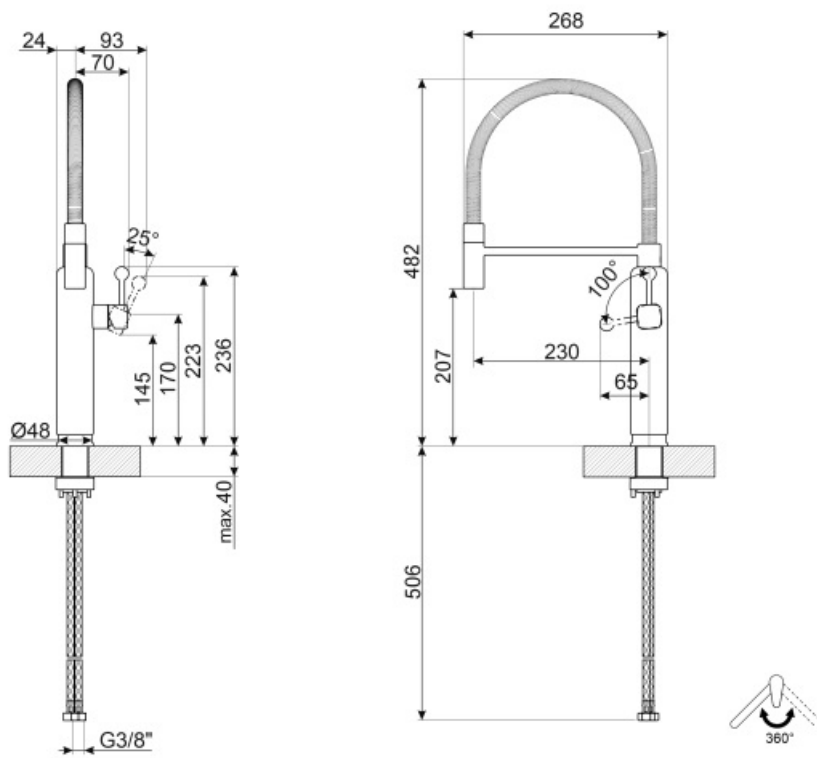

MDF50SS

Product family	Taps
Material	Brass
Swivelling spout	Yes
Swivelling spout rotation	360 °

Aesthetics

Aesthetic	50's Style	Handshower	Mobile semi-professional
Colour	Chrome	Jet type	Single jet
Finishing	Chrome	Aerator	Yes
Spout type	Spring spout	Flexible hoses number	2
Tap type	Semi-professional single lever		

Technical Features

Characteristics	ESC	Minimum pressure	0,5 bar
Flexible hoses lenght	450 mm	Optimal pressure	3 bar
Flexible hoses connection	3/8 "	Water production (l/min)	8,3 l
Ceramic disc cartridge type	25 Ø	Tap hole diameter	35 mm
Maximum pressure	5 bar		

Logistic Information

Product height (mm)	482 mm
---------------------	--------

Symbols glossary (TT)

ESC: with the ESC Energy Saving Cartridge system the control lever positioned in the middle dispenses only cold water, and not 50% of hot and 50% of c

Swivel spout rotation 360°

The mobile hand shower of the Semi-Professional taps with high spout allows you to easily reach every point of the sink.