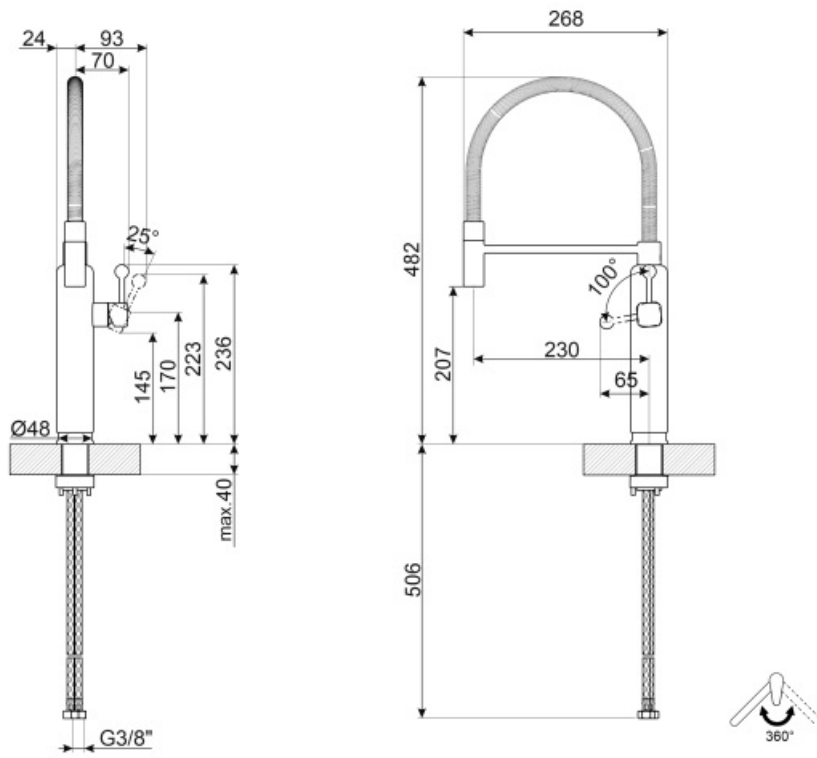

MDF50WH

Product Family	Taps
Material	Brass
Swivelling spout	Yes
Swivelling spout rotation	360 °

Aesthetics

Aesthetics	50's Style	Handshower	Mobile semi-professional
Colour	White	Jet type	Single jet
Finishing	Chrome	Aerator	Yes
Spout type	Spring spout	Flexible hoses number	2
Tap type	Semi-professional single lever		

Technical Features

Characteristics	ESC	Minimum pressure	0,5 bar
Flexible hoses lenght	450 mm	Optimal pressure	3 bar
Flexible hoses connection	3/8 "	Water production (l/min)	8,3 l
Ceramic disc cartridge type	25 Ø	Tap hole diameter	35 mm
Maximum pressure	5 bar		

Logistic Information

Product Height (mm)	482 mm
---------------------	--------

Symbols glossary

ESC: with the ESC Energy Saving Cartridge system the control lever positioned in the middle dispenses only cold water, and not 50% of hot and 50% of cold. To obtain hot water, turn the lever further to the left. Thus the use does not operate the boiler.

Swivel spout rotation 360°

The mobile hand shower of the Semi-Professional taps with high spout allows you to easily reach every point of the sink.