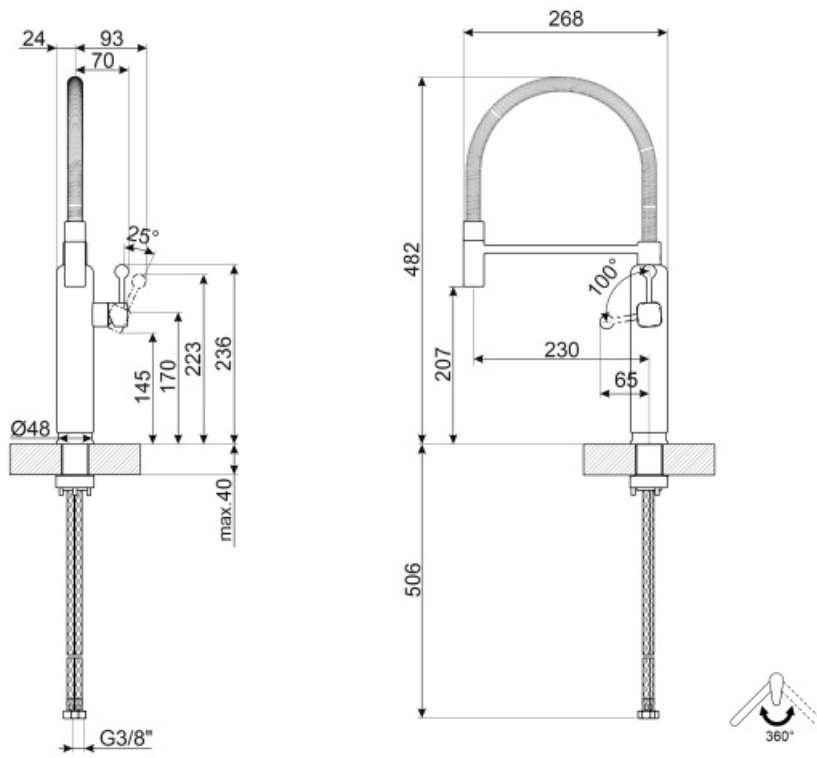

## MDF50WH

|                           |       |
|---------------------------|-------|
| Product Family            | Taps  |
| Material                  | Brass |
| Swivelling spout          | Yes   |
| Swivelling spout rotation | 360 ° |

## Aesthetics

|            |                                |                       |                          |
|------------|--------------------------------|-----------------------|--------------------------|
| Aesthetics | 50's Style                     | Handshower            | Mobile semi-professional |
| Colour     | White                          | Jet type              | Single jet               |
| Finishing  | Chrome                         | Aerator               | Yes                      |
| Spout type | Spring spout                   | Flexible hoses number | 2                        |
| Tap type   | Semi-professional single lever |                       |                          |

## Technical Features

|                             |        |                          |         |
|-----------------------------|--------|--------------------------|---------|
| Characteristics             | ESC    | Minimum pressure         | 0,5 bar |
| Flexible hoses lenght       | 450 mm | Optimal pressure         | 3 bar   |
| Flexible hoses connection   | 3/8 "  | Water production (l/min) | 8,3 l   |
| Ceramic disc cartridge type | 25 Ø   | Tap hole diameter        | 35 mm   |
| Maximum pressure            | 5 bar  |                          |         |

## Logistic Information

|                     |        |
|---------------------|--------|
| Product Height (mm) | 482 mm |
|---------------------|--------|

---