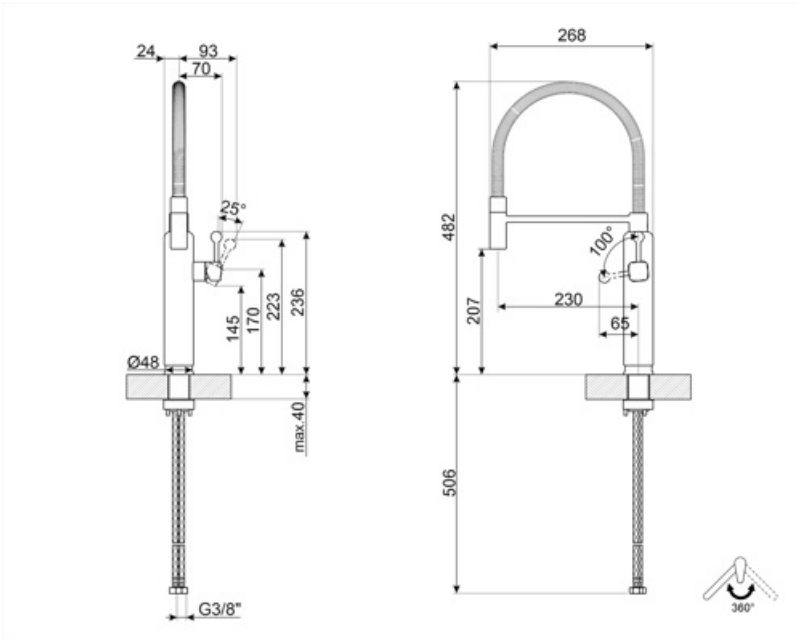

MDF50WH

Product family	Taps
Material	Brass
Swivelling spout	Yes
Swivelling spout rotation	360 °

Aesthetics

Aesthetic	50's Style	Handshower	Mobile semi-professional
Colour	White	Jet type	Single jet
Spout type	Spring spout	Aerator	Yes
Tap type	Semi-professional single lever	Flexible hoses number	2
Finishing	Chrome		

Technical Features

Characteristics	ESC	Optimal pressure	3 bar
Flexible hoses lenght	450 mm	Water production (l/min)	8,3 l
Flexible hoses connection	3/8 "	Ceramic disc cartridge type	25 Ø
Maximum pressure	5 bar	Tap hole diameter	35 mm
Minimum pressure	0,5 bar		

Logistic Information

Product height (mm)	482 mm
---------------------	--------

Alternative products

MDF50SS
Colour: Chrome

MDF50BL
Colour: Black

MDF50RD
Colour: Red

MDF50PG
Colour: Pastel green

MDF50PB
Colour: Pastel blue

MDF50CR
Colour: Cream

Symbols glossary

ESC: with the ESC Energy Saving Cartridge system the control lever positioned in the middle dispenses only cold water, and not 50% of hot and 50% of c

Swivel spout rotation 360°