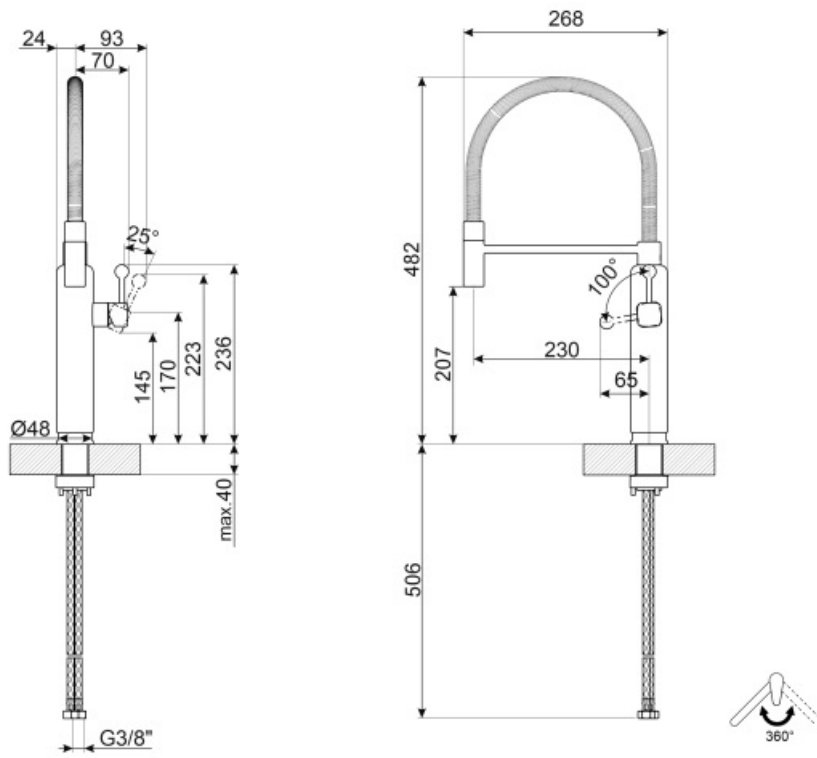

MDF50WH

Product family	Taps
Material	Brass
Swivelling spout	Yes
Swivelling spout rotation	360 °

Aesthetics

Aesthetic	50's Style	Handshower	Mobile semi-professional
Colour	White	Jet type	Single jet
Finishing	Chrome	Aerator	Yes
Spout type	Spring spout	Flexible hoses number	2
Tap type	Semi-professional single lever		

Technical Features

Characteristics	ESC	Minimum pressure	0,5 bar
Flexible hoses lenght	450 mm	Optimal pressure	3 bar
Flexible hoses connection	3/8 "	Water production (l/min)	8,3 l
Ceramic disc cartridge type	25 Ø	Tap hole diameter	35 mm
Maximum pressure	5 bar		

Logistic Information

Product height (mm)	482 mm
---------------------	--------

Symbols glossary (TT)

ESC: with the ESC Energy Saving Cartridge system the control lever positioned in the middle dispenses only cold water, and not 50% of hot and 50% of c

Swivel spout rotation 360°

The mobile hand shower of the Semi-Professional taps with high spout allows you to easily reach every point of the sink.