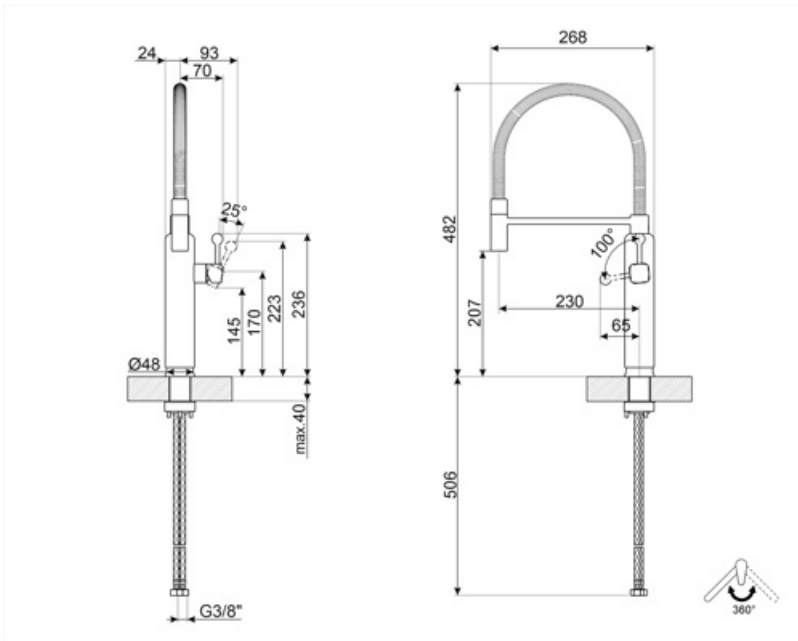

MDF50WH

Product family	Taps
Material	Brass
Swivelling spout	Yes
Swivelling spout rotation	360 °

Aesthetics

Aesthetic	50's Style	Handshower	Mobile semi-professional
Colour	White	Jet type	Single jet
Spout type	Spring spout	Aerator	Yes
Tap type	Semi-professional single lever	Flexible hoses number	2
Finishing	Chrome		

Technical Features

Characteristics	ESC	Optimal pressure	3 bar
Flexible hoses lenght	450 mm	Water production (l/min)	8,3 l
Flexible hoses connection	3/8 "	Ceramic disc cartridge type	25 Ø
Maximum pressure	5 bar	Tap hole diameter	35 mm
Minimum pressure	0,5 bar		

Logistic Information

Product height (mm)	482 mm
---------------------	--------

Alternative products

MDF50SS
Colour: Chrome

MDF50BL
Colour: Black

MDF50RD
Colour: Red

MDF50PG
Colour: Pastel green

MDF50PB
Colour: Pastel blue

MDF50CR
Colour: Cream

Symbols glossary

ESC: with the ESC Energy Saving Cartridge system the control lever positioned in the middle dispenses only cold water, and not 50% of hot and 50% of c

Swivel spout rotation 360°