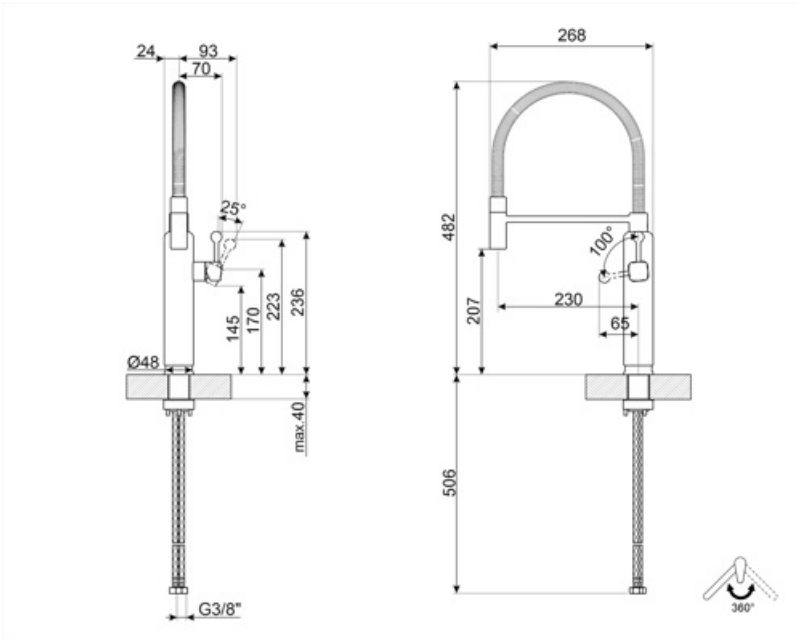

MDF50WHSA

Product family	Taps
Material	DZR brass
Swivelling spout	Yes
Swivelling spout rotation	360 °

Aesthetics

Aesthetic	50's Style	Handshower	Mobile semi-professional
Colour	White	Jet type	Single jet
Spout type	Spring spout	Aerator	Yes
Tap type	Semi-professional single lever	Flexible hoses number	2
Finishing	Chrome		

Technical Features

Characteristics	ESC	Optimal pressure	3 bar
Flexible hoses lenght	450 mm	Water production (l/min)	8,3 l
Flexible hoses connection	3/8 "	Ceramic disc cartridge type	25 Ø
Maximum pressure	5 bar	Tap hole diameter	35 mm
Minimum pressure	0,5 bar		

Logistic Information

Product height (mm)	482 mm
---------------------	--------

Symbols glossary

ESC: with the ESC Energy Saving Cartridge system the control lever positioned in the middle dispenses only cold water, and not 50% of hot and 50% of c

Swivel spout rotation 360°

The mobile hand shower of the Semi-Professional taps with high spout allows you to easily reach every point of the sink.