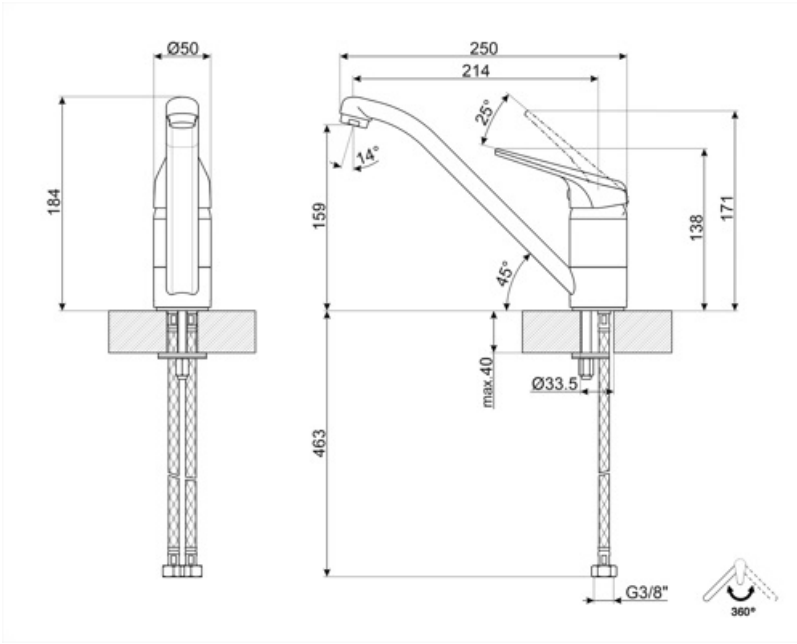

## Technical Features

Flexible hoses lenght	450 mm	Minimum pressure	0,5 bar
Flexible hoses connection	3/8 "	Optimal pressure	3 bar
Ceramic disc cartridge type	40 Ø	Tap hole diameter	35 mm
Maximum pressure	5 bar		

## Logistic Information

Product height (mm)	171 mm
---------------------	--------

---

## Symbols glossary (TT)

---

Swivel spout rotation 360°