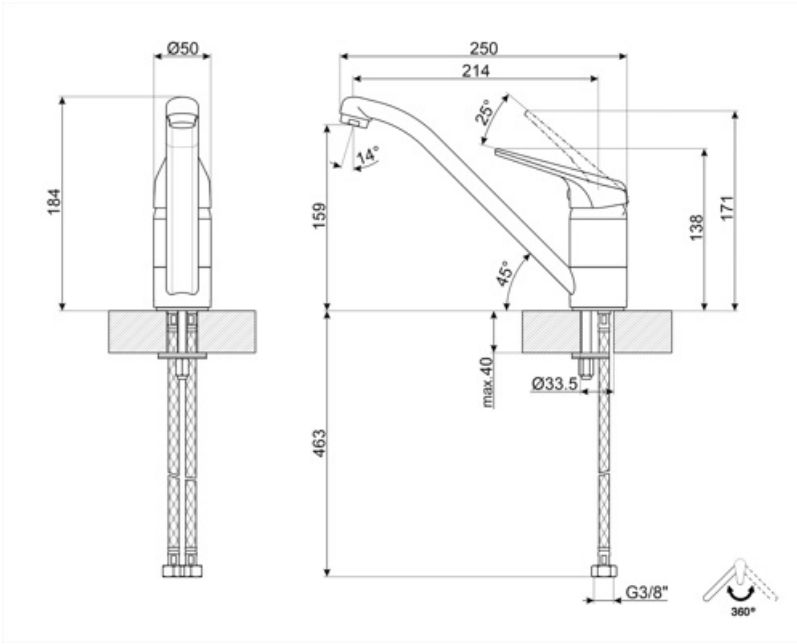

MF11AV3

Product family	Taps
Material	Brass
Swivelling spout	Yes
Swivelling spout rotation	360 °

Aesthetics

Aesthetic	Universale	Jet type	Single jet
Colour	Oats	Aerator	Yes
Spout type	Straight spout	Flexible hoses number	2
Tap type	Single lever		

Technical Features

Flexible hoses lenght	450 mm	Minimum pressure	0,5 bar
Flexible hoses connection	3/8 "	Optimal pressure	3 bar
Ceramic disc cartridge type	40 Ø	Tap hole diameter	35 mm
Maximum pressure	5 bar		

Logistic Information

Product height (mm)	171 mm
---------------------	--------

Compatible Accessories

STABMIX
Tap stabiliser

Symbols glossary

Swivel spout rotation 360°

Benefit (TT)

Spout rotation 360°