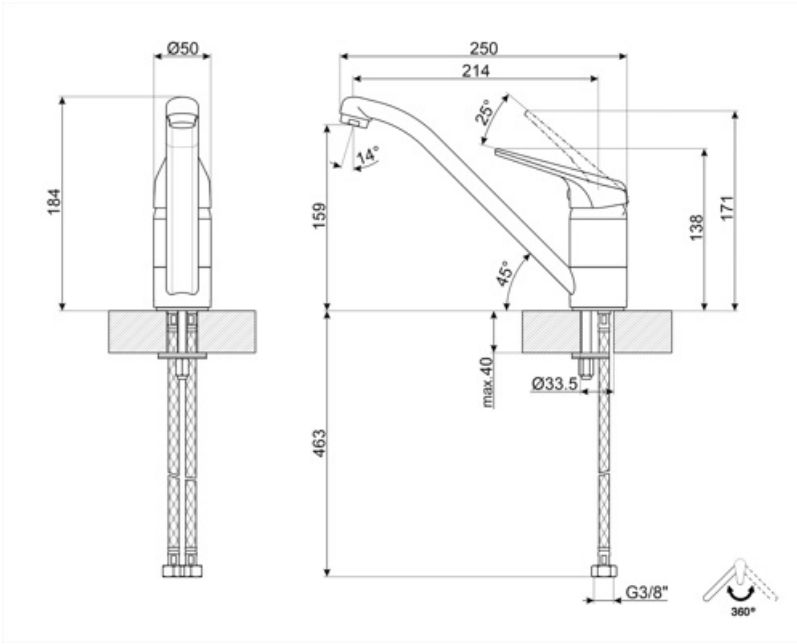

MF11CR3

Product Family	Taps
Material	Brass
Swivelling spout	Yes
Swivelling spout rotation	360 °

Aesthetics

Aesthetics	Universal	Tap type	Single lever
Colour	Chrome	Jet type	Single jet
Finishing	Gloss	Aerator	Yes
Spout type	Straight spout	Flexible hoses number	2

Technical Features

Flexible hoses lenght	450 mm	Minimum pressure	0,5 bar
Flexible hoses connection	3/8 "	Optimal pressure	3 bar
Ceramic disc cartridge type	40 Ø	Tap hole diameter	35 mm
Maximum pressure	5 bar		

Logistic Information

Product Height (mm)	171 mm
---------------------	--------

Not included accessories

STABMIX

Tap brace

Symbols glossary

Swivel spout rotation 360°