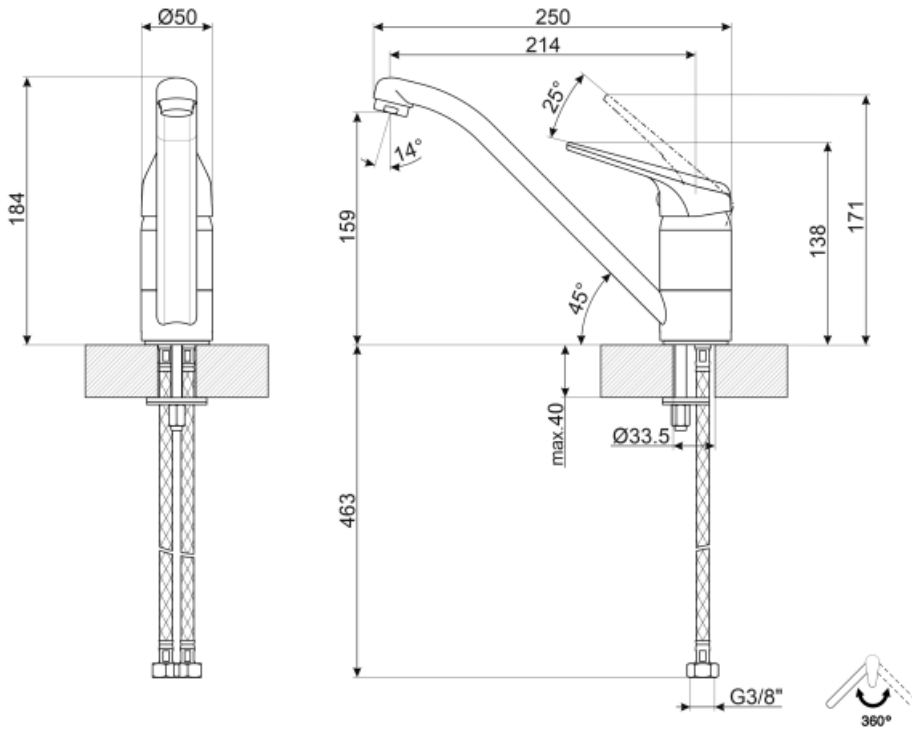

MF11CR3

Product Family	Taps
Material	Brass
Swivelling spout	Yes
Swivelling spout rotation	360 °

Aesthetics

Aesthetics	Universal	Tap type	Single lever
Colour	Chrome	Jet type	Single jet
Finishing	Gloss	Aerator	Yes
Spout type	Straight spout	Flexible hoses number	2

Technical Features

Flexible hoses lenght	450 mm	Minimum pressure	0,5 bar
Flexible hoses connection	3/8 "	Optimal pressure	3 bar
Ceramic disc cartridge type	40 Ø	Tap hole diameter	35 mm
Maximum pressure	5 bar		

Logistic Information

Product Height (mm)	171 mm
---------------------	--------

Not included accessories

STABMIX
Tap brace

Symbols glossary

Swivel spout rotation 360°