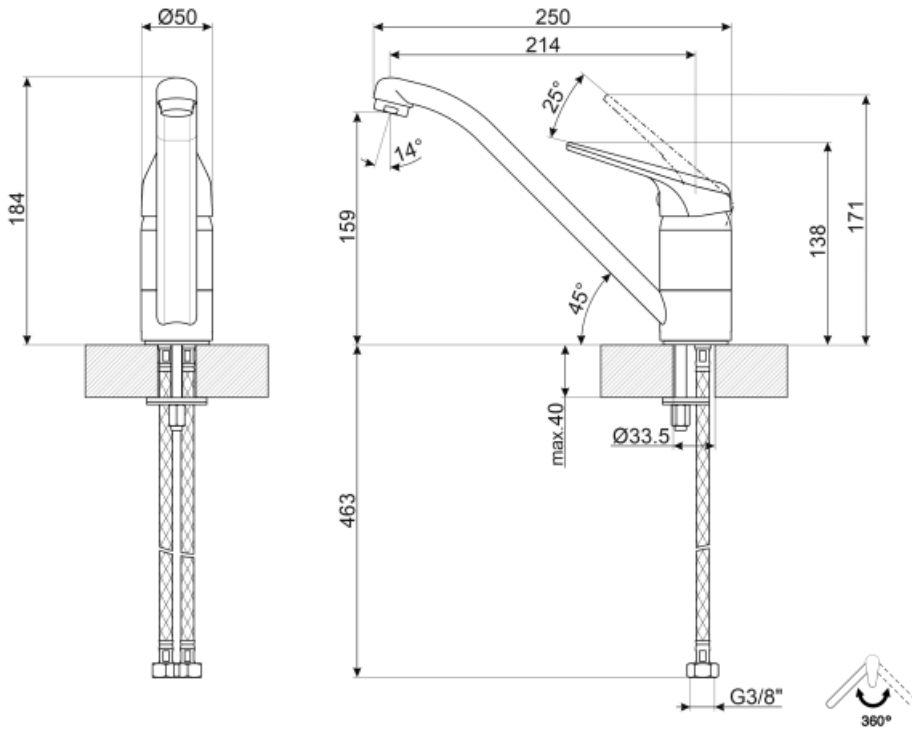

# MF11CR3

Product family	Taps
Material	Brass
Swivelling spout	Yes
Swivelling spout rotation	360 °

## Technical Features

Flexible hoses lenght	450 mm	Minimum pressure	0,5 bar
Flexible hoses connection	3/8 "	Optimal pressure	3 bar
Ceramic disc cartridge type	40 Ø	Tap hole diameter	35 mm
Maximum pressure	5 bar		

## Logistic Information

Product height (mm)	171 mm
---------------------	--------

---

## Symbols glossary (TT)

---

Swivel spout rotation 360°