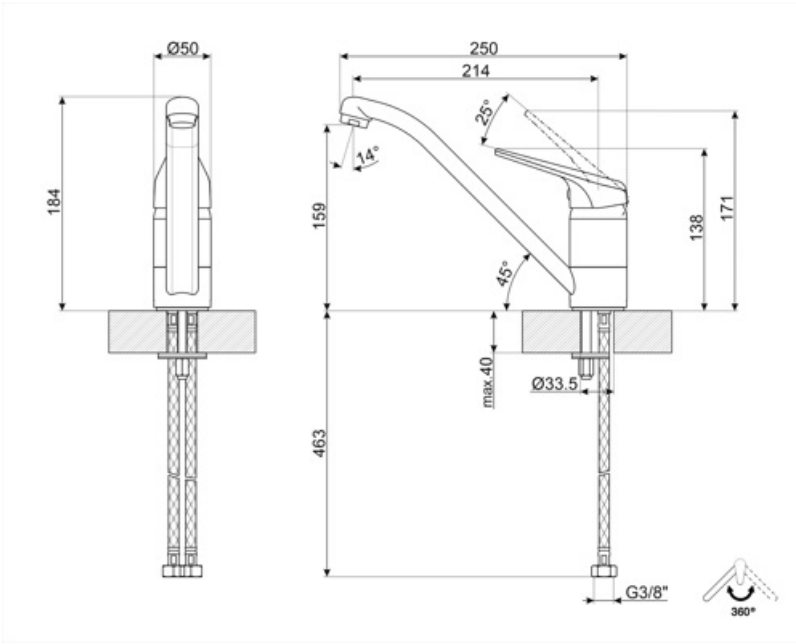

# MF11CR3

Product family	Taps
Material	Brass
Swivelling spout	Yes
Swivelling spout rotation	360 °

## Technical Features

Flexible hoses lenght	450 mm	Optimal pressure	3 bar
Flexible hoses connection	3/8 "	Ceramic disc cartridge type	40 Ø
Maximum pressure	5 bar	Tap hole diameter	35 mm
Minimum pressure	0,5 bar		

## Logistic Information

Product height (mm)	171 mm
---------------------	--------

## Symbols glossary

---

Swivel spout rotation 360°