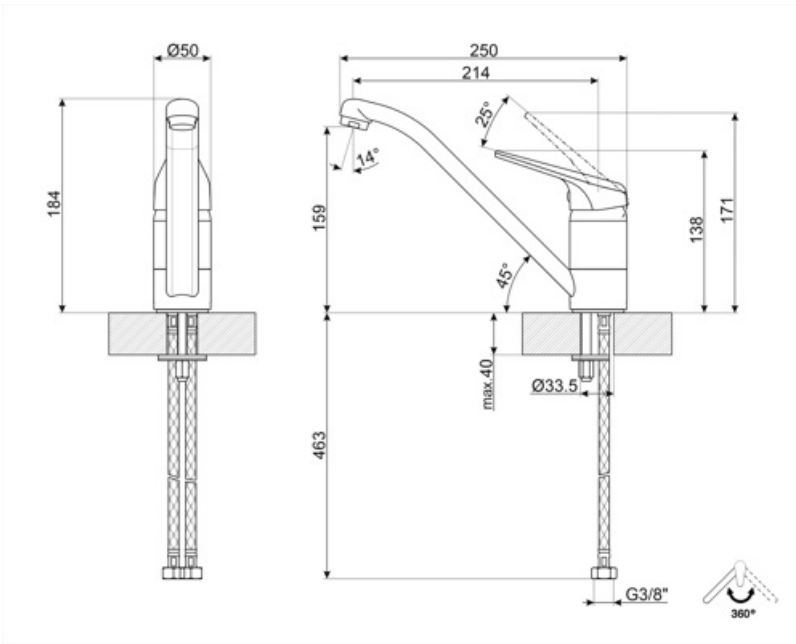

MF11CR3

Product family	Taps
Material	Brass
Swivelling spout	Yes
Swivelling spout rotation	360 °

Aesthetics

Aesthetic	Universale	Finishing	Glossy
Colour	Chrome	Jet type	Single jet
Spout type	Straight spout	Aerator	Yes
Tap type	Single lever	Flexible hoses number	2

Technical Features

Flexible hoses lenght	450 mm	Optimal pressure	3 bar
Flexible hoses connection	3/8 "	Ceramic disc cartridge type	40 Ø
Maximum pressure	5 bar	Tap hole diameter	35 mm
Minimum pressure	0,5 bar		

Logistic Information

Product height (mm)	171 mm
---------------------	--------

Compatible Accessories

STABMIX
Tap stabiliser

Symbols glossary

Swivel spout rotation 360°