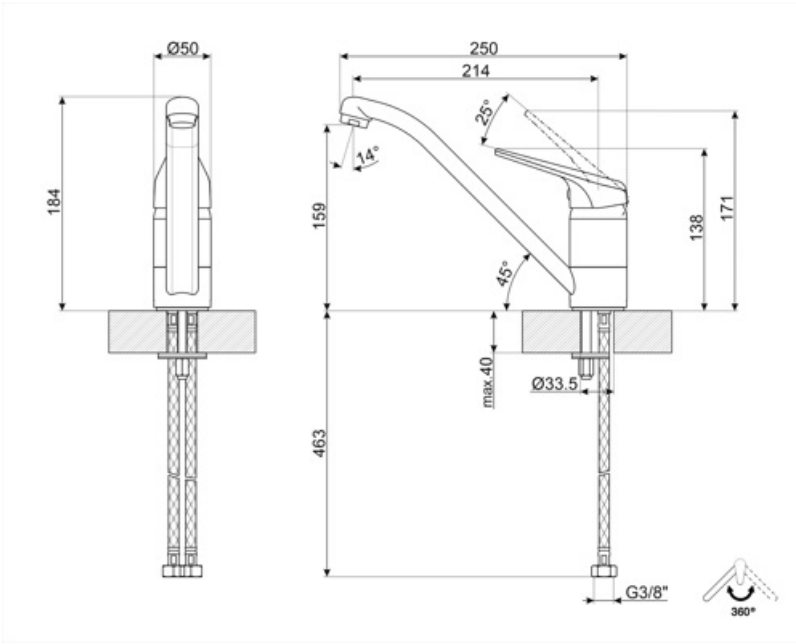

MF11CR3

Product family	Taps
Material	Brass
Swivelling spout	Yes
Swivelling spout rotation	360 °

Aesthetics

Aesthetic	Universale	Finishing	Glossy
Colour	Chrome	Jet type	Single jet
Spout type	Straight spout	Aerator	Yes
Tap type	Single lever	Flexible hoses number	2

Technical Features

Flexible hoses lenght	450 mm	Optimal pressure	3 bar
Flexible hoses connection	3/8 "	Ceramic disc cartridge type	40 Ø
Maximum pressure	5 bar	Tap hole diameter	35 mm
Minimum pressure	0,5 bar		

Logistic Information

Product height (mm)	171 mm
---------------------	--------

Compatible Accessories

STABMIX
Tap stabiliser

Symbols glossary

Swivel spout rotation 360°