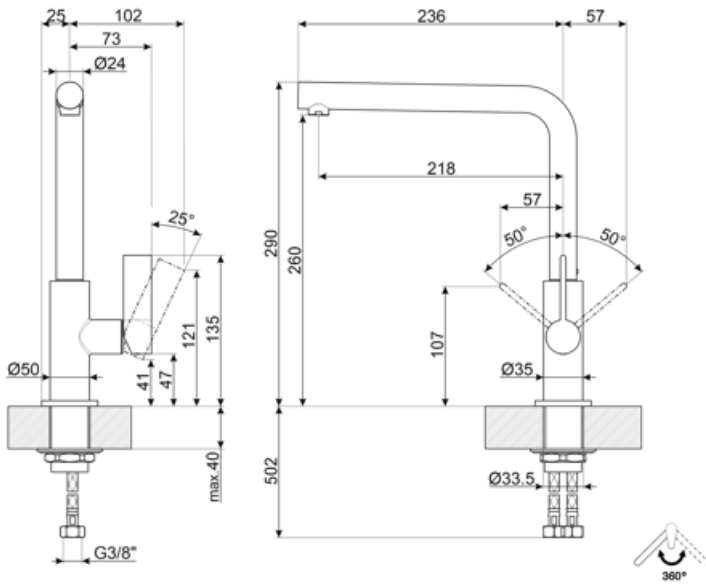

MF22CR2

Product family	Taps
Material	Brass
Swivelling spout	Yes
Swivelling spout rotation	360 °

Aesthetics

Aesthetic	Universale	Finishing	Glossy
Colour	Chrome	Jet type	Single jet
Spout type	L spout	Aerator	Yes
Tap type	Single lever	Flexible hoses number	2

Technical Features

Flexible hoses lenght	450 mm	Optimal pressure	3 bar
Flexible hoses connection	3/8 "	Water production (l/min)	10 l
Maximum pressure	5 bar	Ceramic disc cartridge type	25 Ø
Minimum pressure	0,5 bar	Tap hole diameter	35 mm

Logistic Information

Product height (mm)	280 mm
---------------------	--------

Symbols glossary

Swivel spout rotation 360°