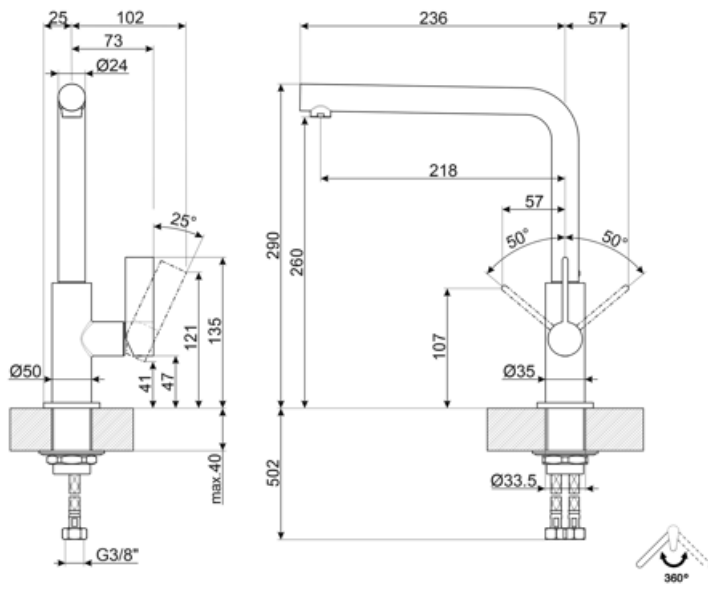

MF22CR2

Product family	Taps
Material	Brass
Swivelling spout	Yes
Swivelling spout rotation	360 °

Aesthetics

Aesthetic	Universale	Finishing	Glossy
Colour	Chrome	Jet type	Single jet
Spout type	L spout	Aerator	Yes
Tap type	Single lever	Flexible hoses number	2

Technical Features

Flexible hoses lenght	450 mm	Optimal pressure	3 bar
Flexible hoses connection	3/8 "	Water production (l/min)	10 l
Maximum pressure	5 bar	Ceramic disc cartridge type	25 Ø
Minimum pressure	0,5 bar	Tap hole diameter	35 mm

Logistic Information

Product height (mm)	280 mm
---------------------	--------

Symbols glossary

Swivel spout rotation 360°