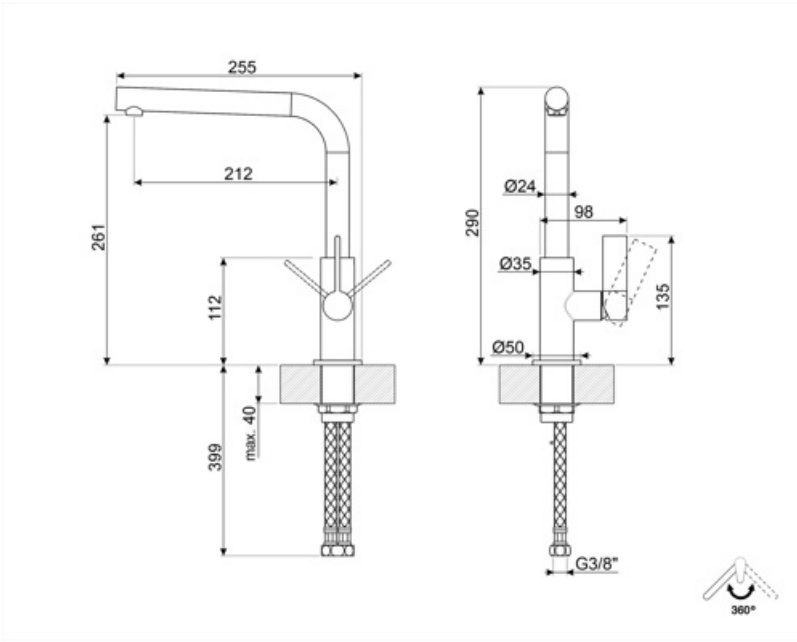

MF22CR3

Product family	Taps
Material	Brass
Swivelling spout	Yes
Swivelling spout rotation	360 °

Aesthetics

Aesthetic	Universale	Finishing	Glossy
Colour	Chrome	Jet type	Single jet
Spout type	L spout	Aerator	Yes
Tap type	Single lever	Flexible hoses number	2

Technical Features

Flexible hoses lenght	450 mm	Optimal pressure	3 bar
Flexible hoses connection	3/8 "	Water production (l/min)	10 l
Maximum pressure	5 bar	Ceramic disc cartridge type	25 Ø
Minimum pressure	0,5 bar	Tap hole diameter	35 mm

Logistic Information

Product height (mm)	290 mm
---------------------	--------

Symbols glossary

Swivel spout rotation 360°