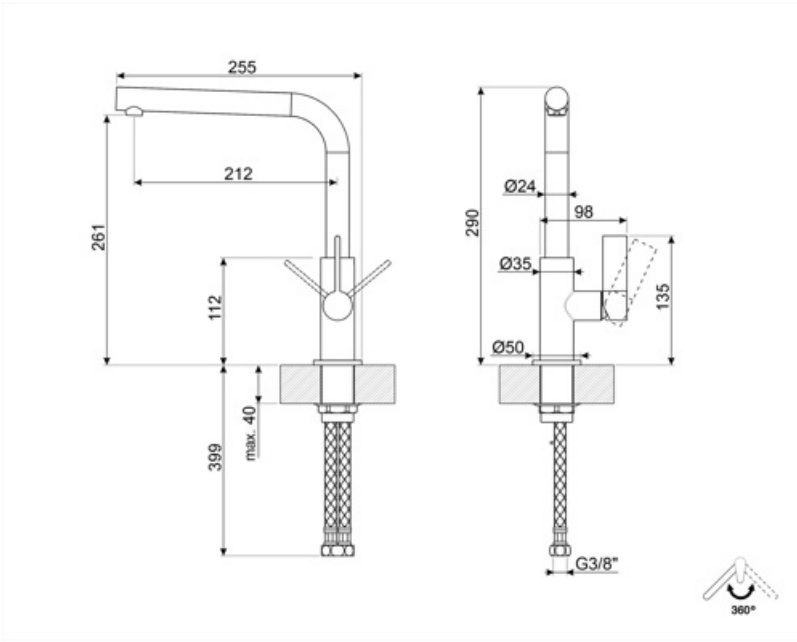

### Technical Features

Flexible hoses lenght	450 mm	Optimal pressure	3 bar
Flexible hoses connection	3/8 "	Water production (l/min)	10 l
Maximum pressure	5 bar	Ceramic disc cartridge type	25 Ø
Minimum pressure	0,5 bar	Tap hole diameter	35 mm

### Logistic Information

Product height (mm)	290 mm
---------------------	--------

## Symbols glossary

---

Swivel spout rotation 360°