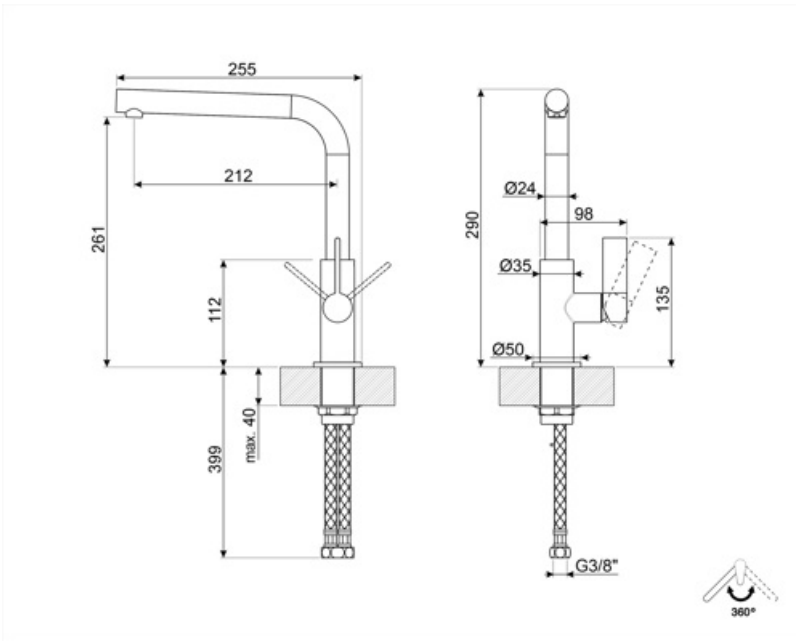

### Technical Features

Flexible hoses lenght	450 mm	Optimal pressure	3 bar
Flexible hoses connection	3/8 "	Water production (l/min)	10 l
Maximum pressure	5 bar	Ceramic disc cartridge type	25 Ø
Minimum pressure	0,5 bar	Tap hole diameter	35 mm

### Logistic Information

Product height (mm)	290 mm
---------------------	--------

## Symbols glossary

---

Swivel spout rotation 360°