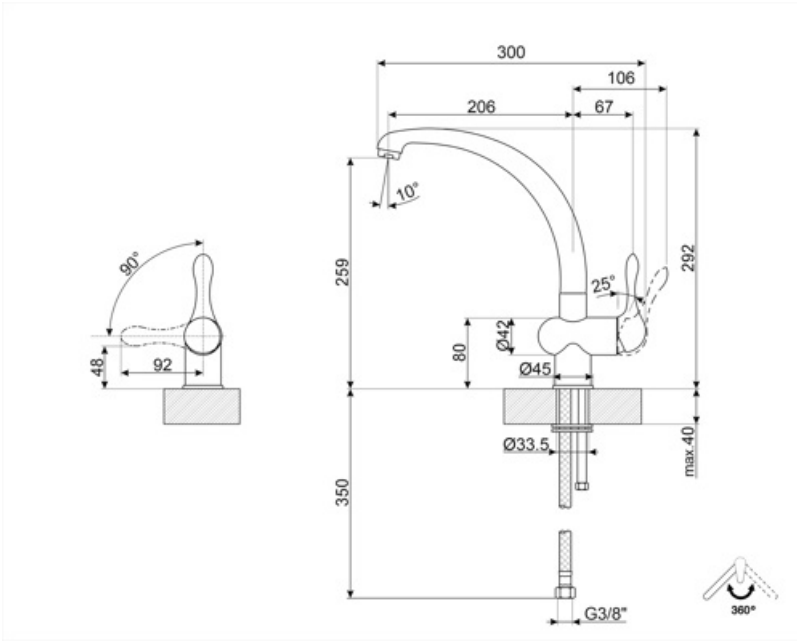

MF8A2

Product family	Taps
Material	Brass
Swivelling spout	Yes
Swivelling spout rotation	360 °

Aesthetics

Aesthetic	Universale	Jet type	Single jet
Colour	Anthracite	Aerator	Yes
Spout type	J spout	Flexible hoses number	2
Tap type	Single lever		

Technical Features

Flexible hoses lenght	300 mm	Optimal pressure	3 bar
Flexible hoses connection	3/8 "	Water production (l/min)	14 l
Maximum pressure	5 bar	Ceramic disc cartridge type	35 Ø
Minimum pressure	0,5 bar	Tap hole diameter	35 mm

Logistic Information

Product height (mm)	292 mm
---------------------	--------

Symbols glossary

Swivel spout rotation 360°