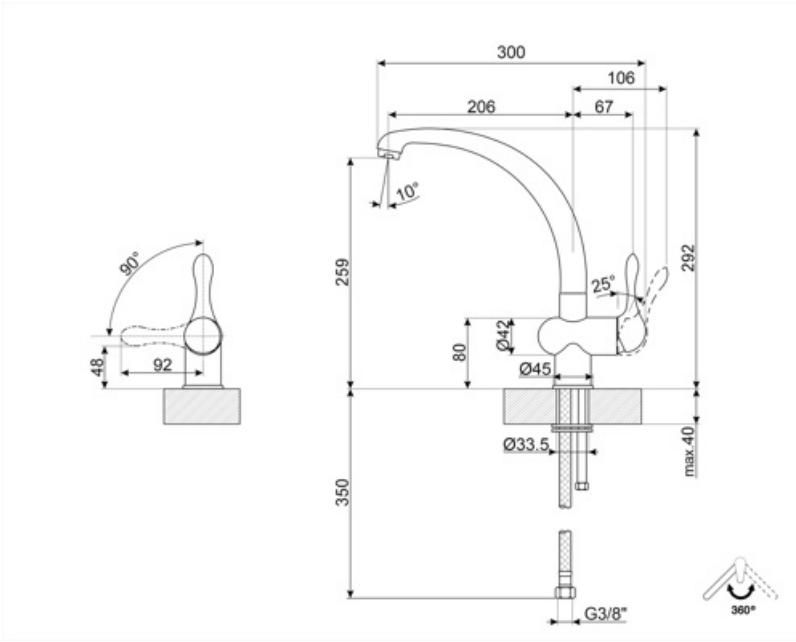

## Technical Features

Flexible hoses lenght	300 mm	Optimal pressure	3 bar
Flexible hoses connection	3/8 "	Water production (l/min)	14 l
Maximum pressure	5 bar	Ceramic disc cartridge type	35 Ø
Minimum pressure	0,5 bar	Tap hole diameter	35 mm

## Logistic Information

Product height (mm)	292 mm
---------------------	--------

## Symbols glossary

---

Swivel spout rotation 360°