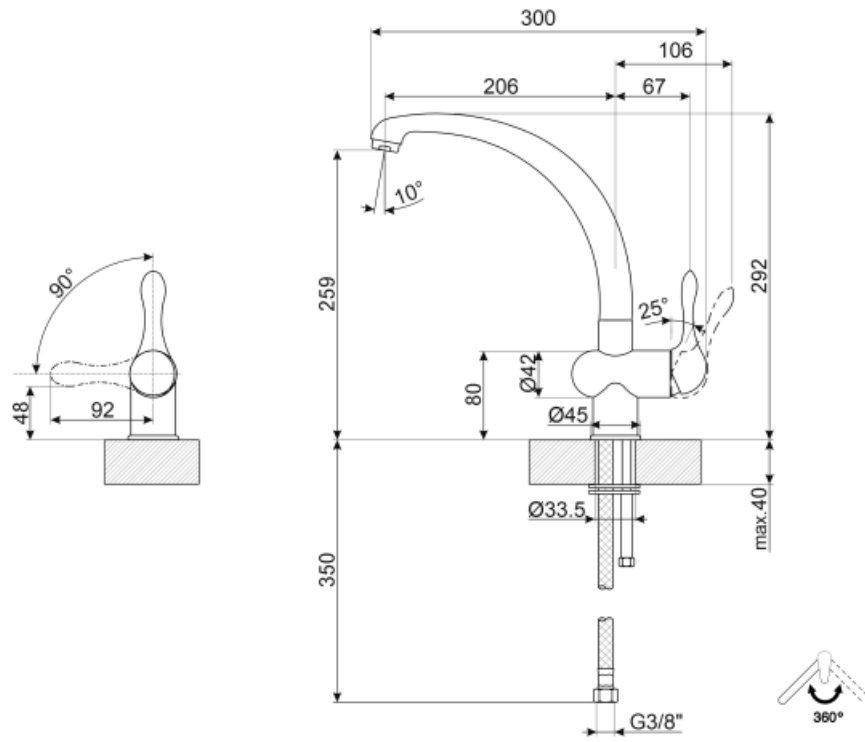

MF8AV2

Product family	Taps
Material	Brass
Swivelling spout	Yes
Swivelling spout rotation	360 °

Aesthetics

Aesthetic	Universale	Jet type	Single jet
Colour	Oats	Aerator	Yes
Spout type	J spout	Flexible hoses number	2
Tap type	Single lever		

Technical Features

Flexible hoses lenght	300 mm	Minimum pressure	0,5 bar
Flexible hoses connection	3/8 "	Optimal pressure	3 bar
Ceramic disc cartridge type	35 Ø	Water production (l/min)	14 l
Maximum pressure	5 bar	Tap hole diameter	35 mm

Logistic Information

Product height (mm)	292 mm
---------------------	--------

Symbols glossary (TT)

Swivel spout rotation 360°