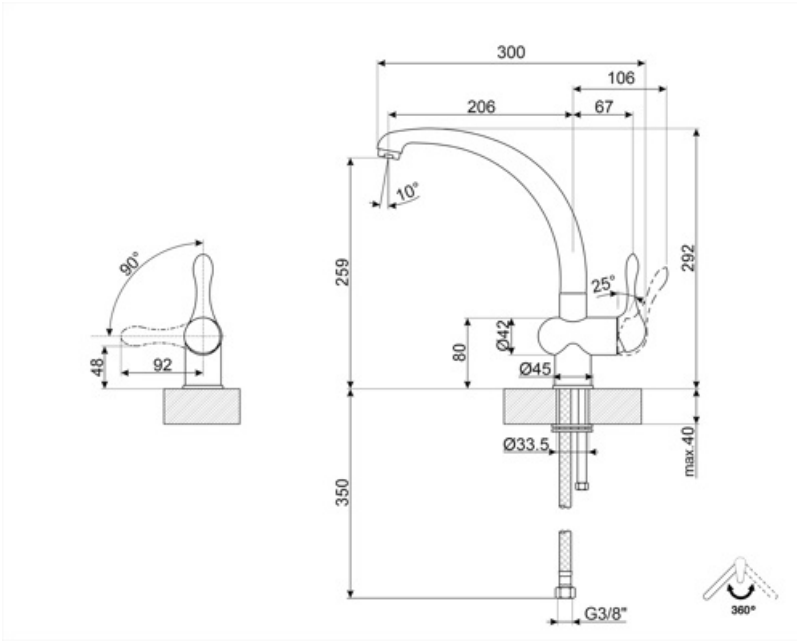

MF8AV2

Product family	Taps
Material	Brass
Swivelling spout	Yes
Swivelling spout rotation	360 °

Aesthetics

Aesthetic	Universale	Jet type	Single jet
Colour	Oats	Aerator	Yes
Spout type	J spout	Flexible hoses number	2
Tap type	Single lever		

Technical Features

Flexible hoses lenght	300 mm	Minimum pressure	0,5 bar
Flexible hoses connection	3/8 "	Optimal pressure	3 bar
Ceramic disc cartridge type	35 Ø	Water production (l/min)	14 l
Maximum pressure	5 bar	Tap hole diameter	35 mm

Logistic Information

Product height (mm)	292 mm
---------------------	--------

Symbols glossary

Swivel spout rotation 360°

Benefit (TT)

Spout rotation 360°