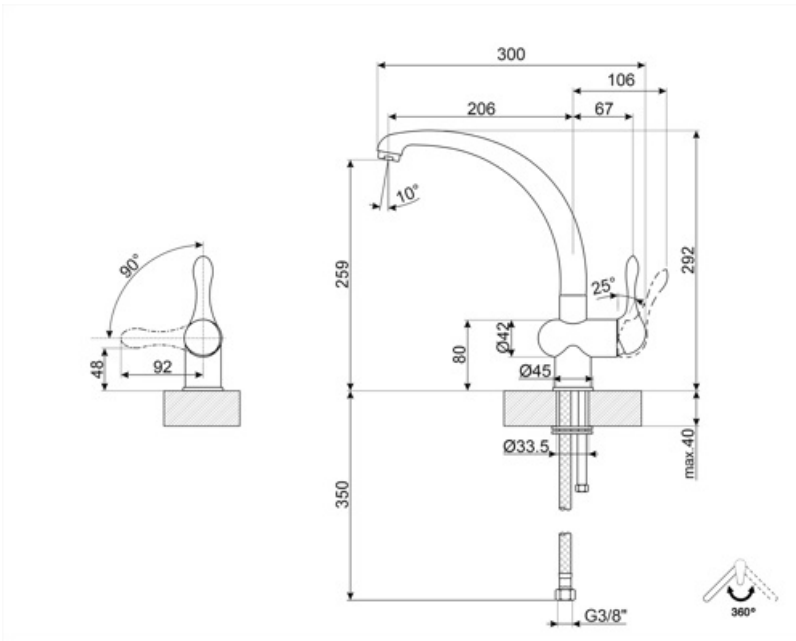

# MF8CR

Product family	Taps
Material	Brass
Swivelling spout	Yes
Swivelling spout rotation	360 °

## Technical Features

Flexible hoses lenght	300 mm	Optimal pressure	3 bar
Flexible hoses connection	3/8 "	Water production (l/min)	14 l
Maximum pressure	5 bar	Ceramic disc cartridge type	35 Ø
Minimum pressure	0,5 bar	Tap hole diameter	35 mm

## Logistic Information

Product height (mm)	292 mm
---------------------	--------

## Symbols glossary

---

Swivel spout rotation 360°