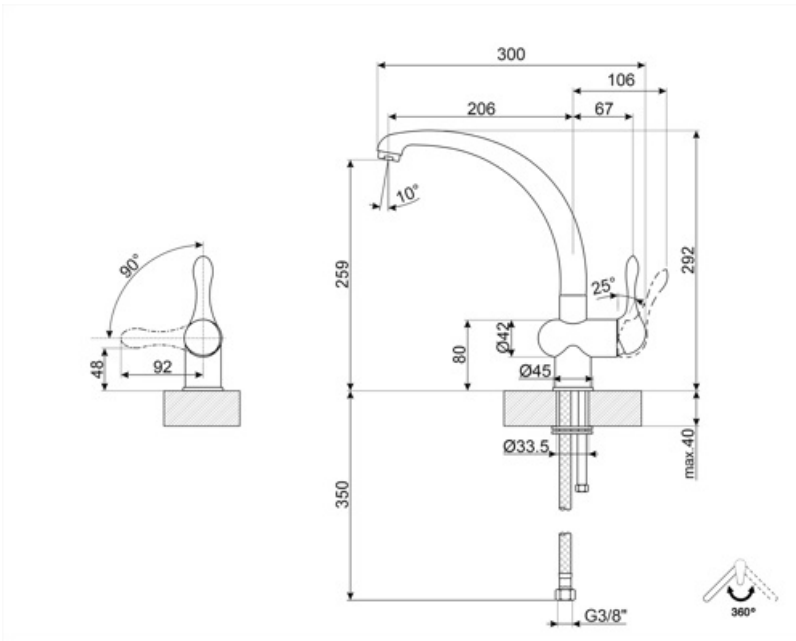

MF8CR

Product family	Taps
Material	Brass
Swivelling spout	Yes
Swivelling spout rotation	360 °

Aesthetics

Aesthetic	Universale	Tap type	Single lever
Colour	Chrome	Jet type	Single jet
Finishing	Glossy	Aerator	Yes
Spout type	J spout	Flexible hoses number	2

Technical Features

Flexible hoses lenght	300 mm	Minimum pressure	0,5 bar
Flexible hoses connection	3/8 "	Optimal pressure	3 bar
Ceramic disc cartridge type	35 Ø	Water production (l/min)	14 l
Maximum pressure	5 bar	Tap hole diameter	35 mm

Logistic Information

Product height (mm)	292 mm
---------------------	--------

Symbols glossary

Swivel spout rotation 360°

Benefit (TT)

Spout rotation 360°