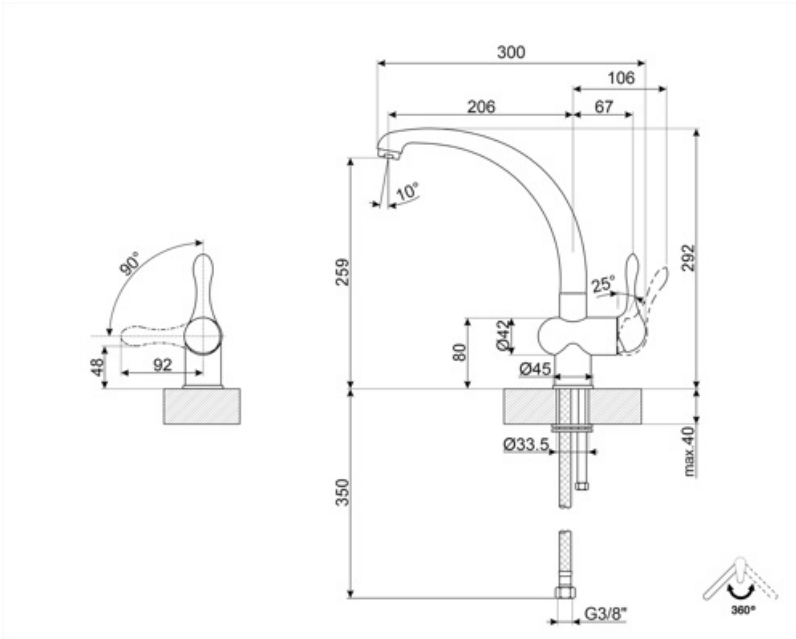

MF8CR

Product family	Taps
Material	Brass
Swivelling spout	Yes
Swivelling spout rotation	360 °

Aesthetics

Aesthetic	Universale	Finishing	Glossy
Colour	Chrome	Jet type	Single jet
Spout type	J spout	Aerator	Yes
Tap type	Single lever	Flexible hoses number	2

Technical Features

Flexible hoses lenght	300 mm	Optimal pressure	3 bar
Flexible hoses connection	3/8 "	Water production (l/min)	14 l
Maximum pressure	5 bar	Ceramic disc cartridge type	35 Ø
Minimum pressure	0,5 bar	Tap hole diameter	35 mm

Logistic Information

Product height (mm)	292 mm
---------------------	--------

Symbols glossary

Swivel spout rotation 360°