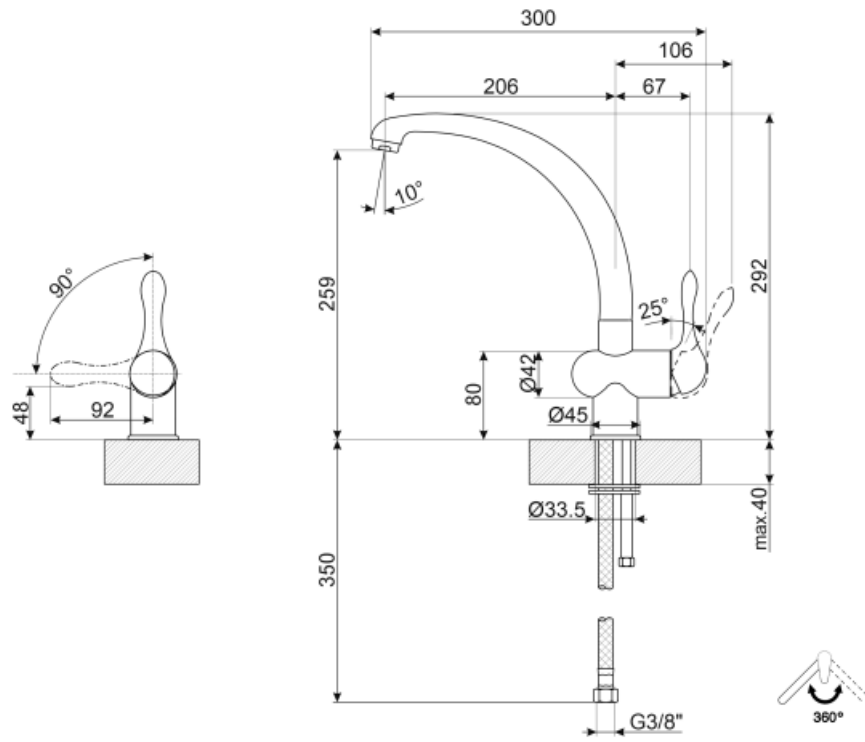

### Technical Features

Flexible hoses lenght	300 mm	Minimum pressure	0,5 bar
Flexible hoses connection	3/8 "	Optimal pressure	3 bar
Ceramic disc cartridge type	35 Ø	Water production (l/min)	14 l
Maximum pressure	5 bar	Tap hole diameter	35 mm

### Logistic Information

Product height (mm)	292 mm
---------------------	--------

## Symbols glossary (TT)

---

Swivel spout rotation 360°