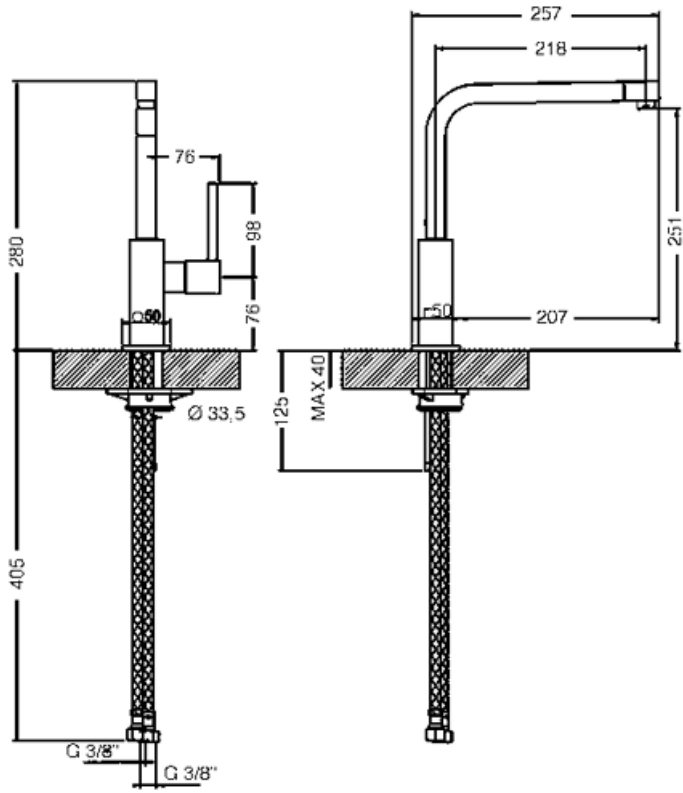

MFQ6-IS2

Product family	Taps
Material	Brass
Swivelling spout	Yes
Swivelling spout rotation	360 °

Aesthetics

Aesthetic	Universale	Series	Quadra
Colour	Nickel	Jet type	Single jet
Tap type	Single lever	Aerator	Yes
Finishing	Brushed	Flexible hoses number	2

Technical Features

Flexible hoses lenght	370 mm	Optimal pressure	3 bar
Flexible hoses connection	3/8 "	Ceramic disc cartridge type	35 Ø
Maximum pressure	5 bar	Tap hole diameter	35 mm
Minimum pressure	0,5 bar		

Logistic Information

Product height (mm)	280 mm
---------------------	--------

Symbols glossary

Swivel spout rotation 360°