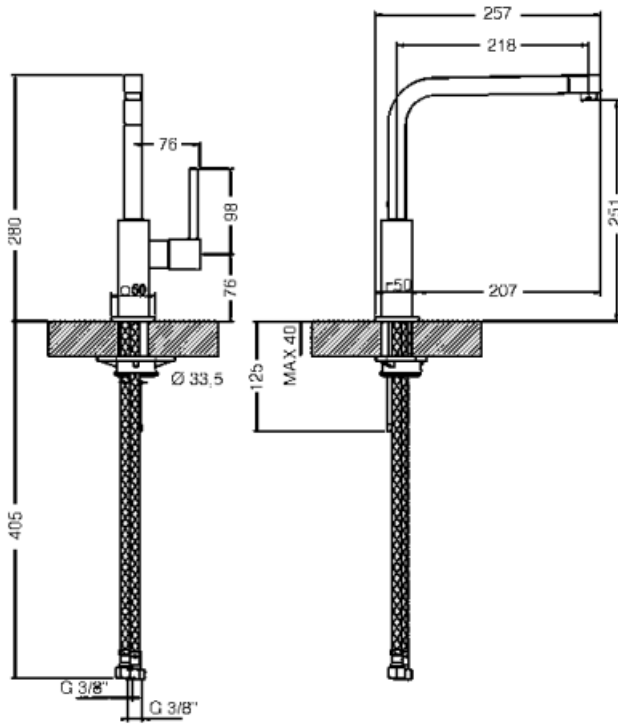

## MFQ6-IS2

Product family	Taps
Material	Brass
Swivelling spout	Yes
Swivelling spout rotation	360 °

### Technical Features

Flexible hoses lenght	370 mm	Minimum pressure	0,5 bar
Flexible hoses connection	3/8 "	Optimal pressure	3 bar
Ceramic disc cartridge type	35 Ø	Tap hole diameter	35 mm
Maximum pressure	5 bar		

### Logistic Information

Product height (mm)	280 mm
---------------------	--------

## Symbols glossary (TT)

---

Swivel spout rotation 360°